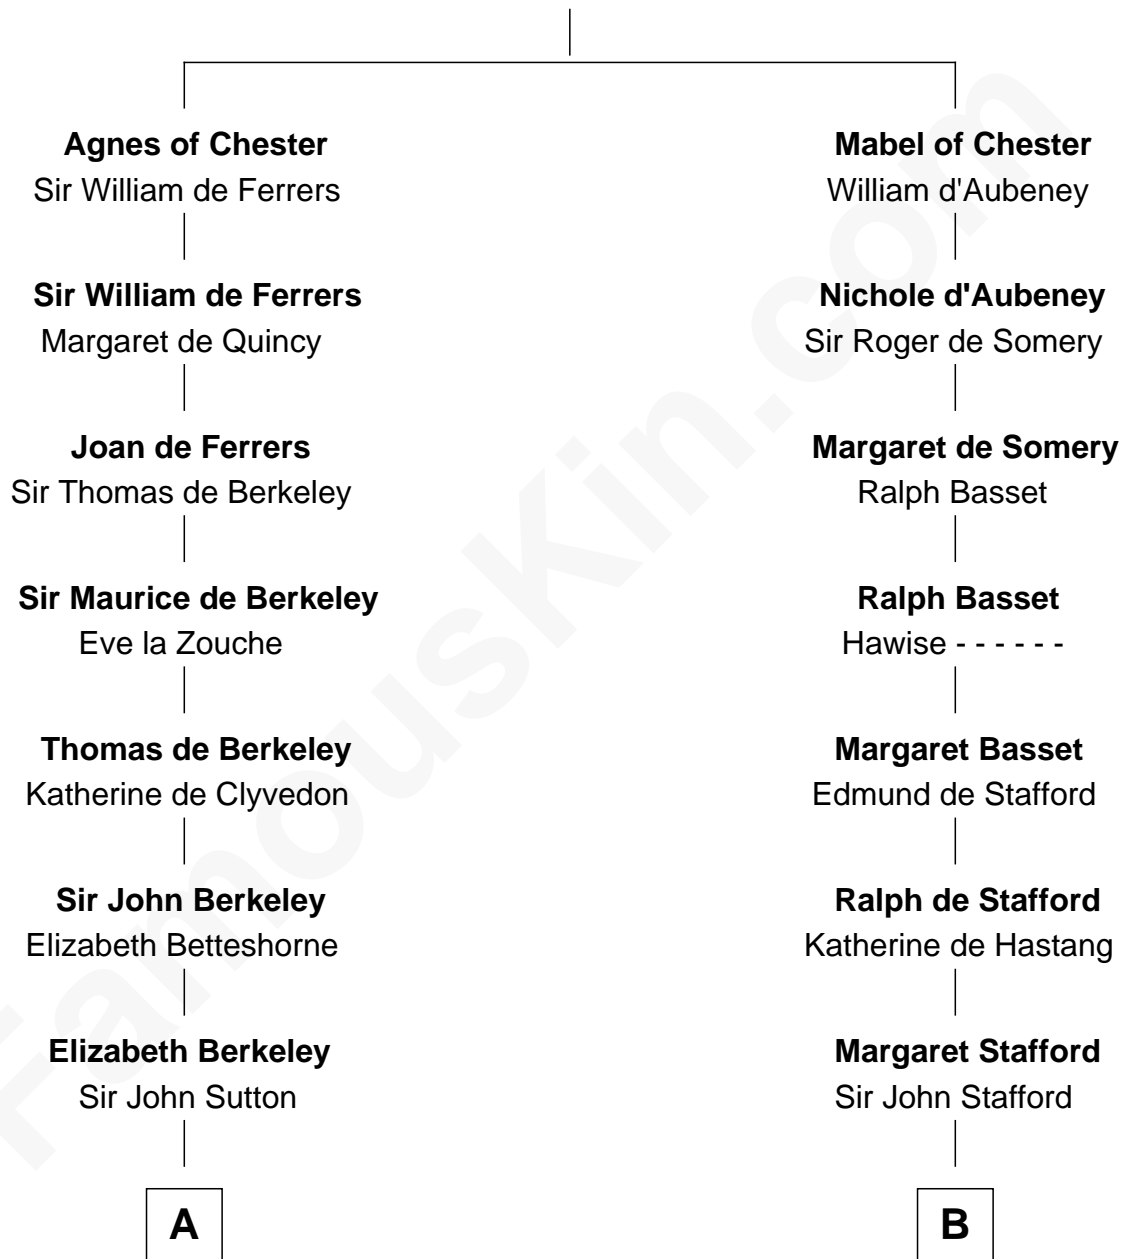

# FamousKin.com Relationship Chart of

**Fitzhugh Lee**

*40th Governor of Virginia*

20th cousin of

**Charles Carroll**

*Signer of the Declaration of Independence*

**Bertrade de Montfort**

Hugh de Kevelioc

**C**

**George Mason**

Anne Eilbeck

**Gen. John Mason**

Anne Maria Murray

**Anna Maria Mason**

Sydney Smith Lee

**Fitzhugh Lee**

*40th Governor of Virginia*

**D**

**Nicholas Sewall**

Susanna Burgess

**Jane Sewall**

Clement Brooke

**Elizabeth Brooke**

Charles Carroll