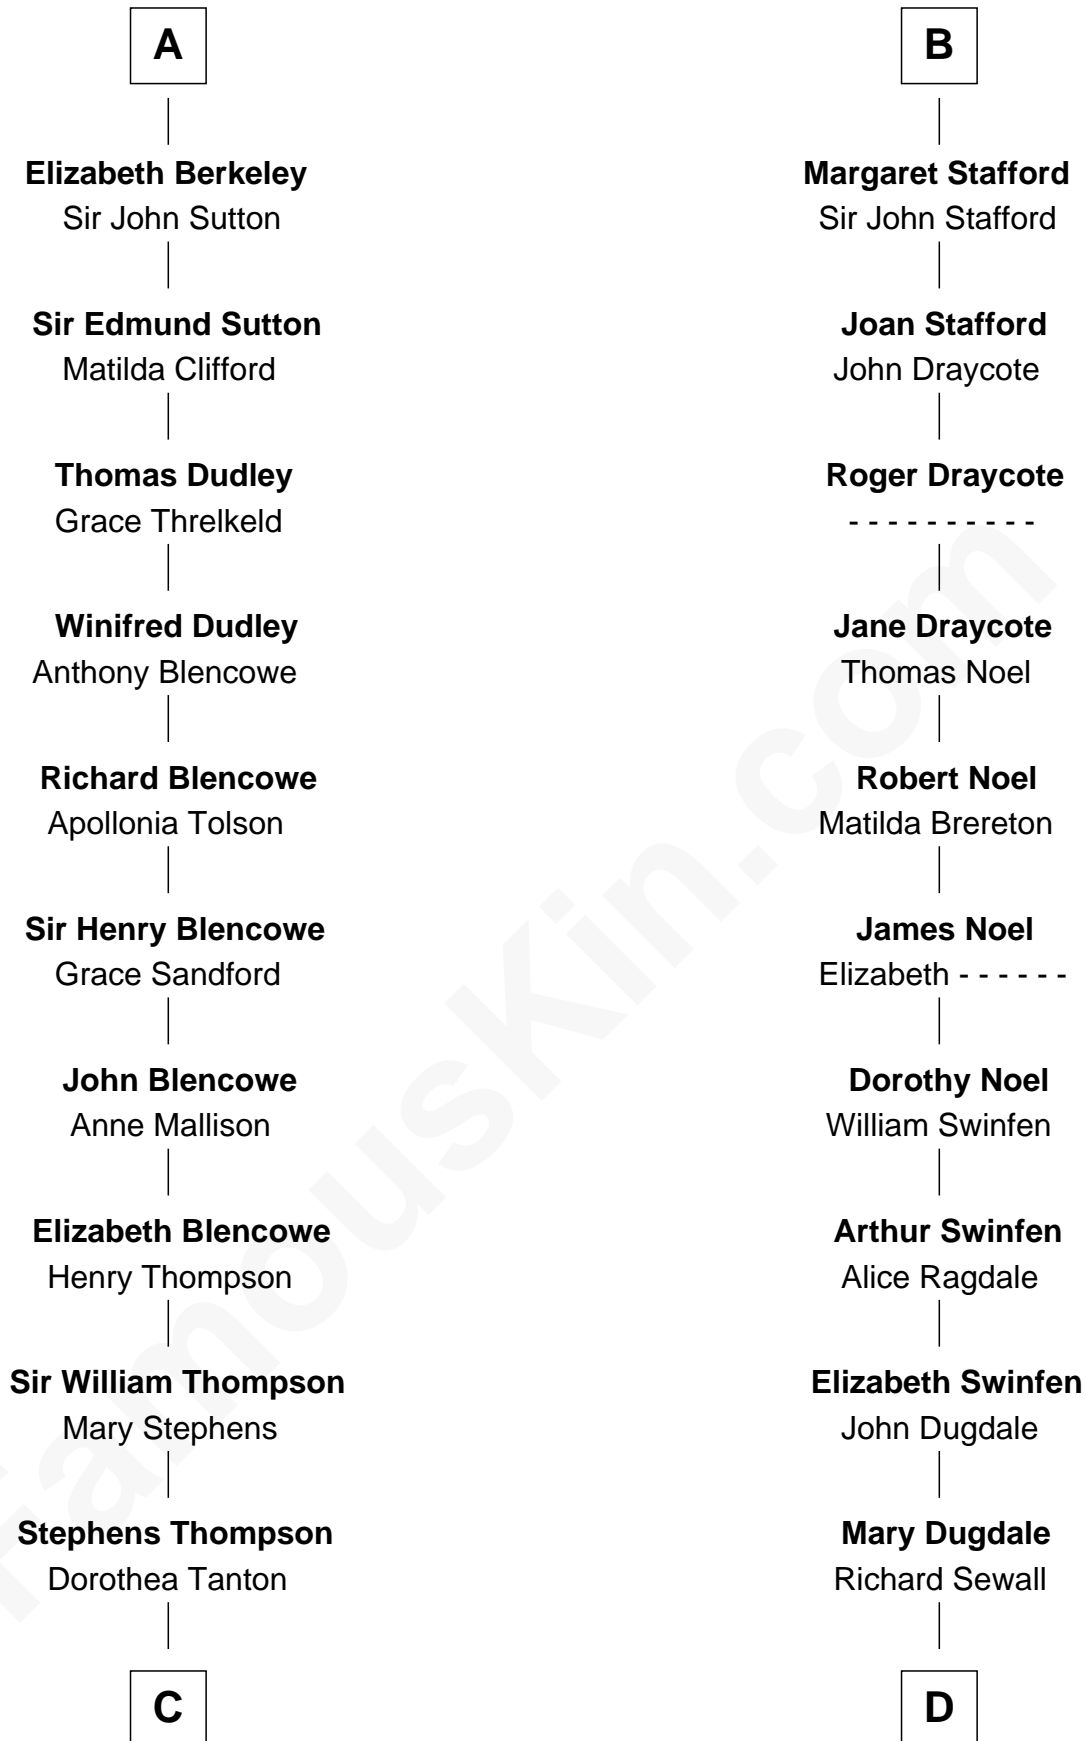

FamousKin.com Relationship Chart of

Fitzhugh Lee

40th Governor of Virginia

21st cousin of

Charles Carroll

Signer of the Declaration of Independence

Sir Ranulf de Gernons

Maud of Gloucester

C

Ann Thompson

George Mason

George Mason

Anne Eilbeck

Gen. John Mason

Anne Maria Murray

Anna Maria Mason

Sydney Smith Lee

Fitzhugh Lee

40th Governor of Virginia

D

Col. Henry Sewall

Jane Lowe

Nicholas Sewall

Susanna Burgess