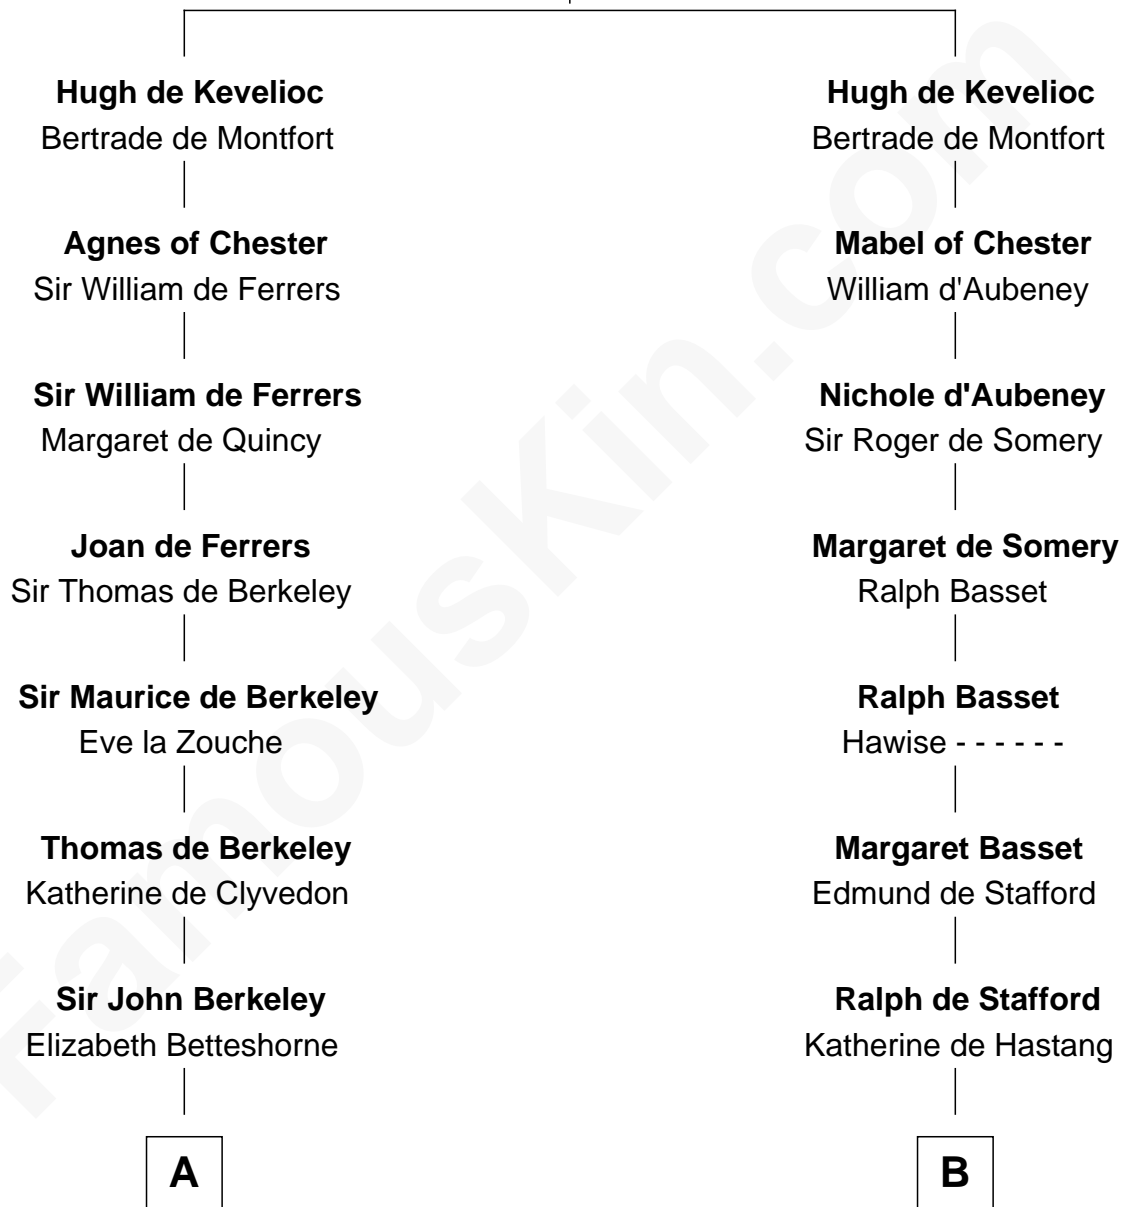

FamousKin.com Relationship Chart of

Fitzhugh Lee

40th Governor of Virginia

21st cousin of

Charles Carroll

Signer of the Declaration of Independence

Sir Ranulf de Gernons

Maud of Gloucester

C

Ann Thompson

George Mason

George Mason

Anne Eilbeck

Gen. John Mason

Anne Maria Murray

Anna Maria Mason

Sydney Smith Lee

Fitzhugh Lee

40th Governor of Virginia

D

Col. Henry Sewall

Jane Lowe

Nicholas Sewall

Susanna Burgess