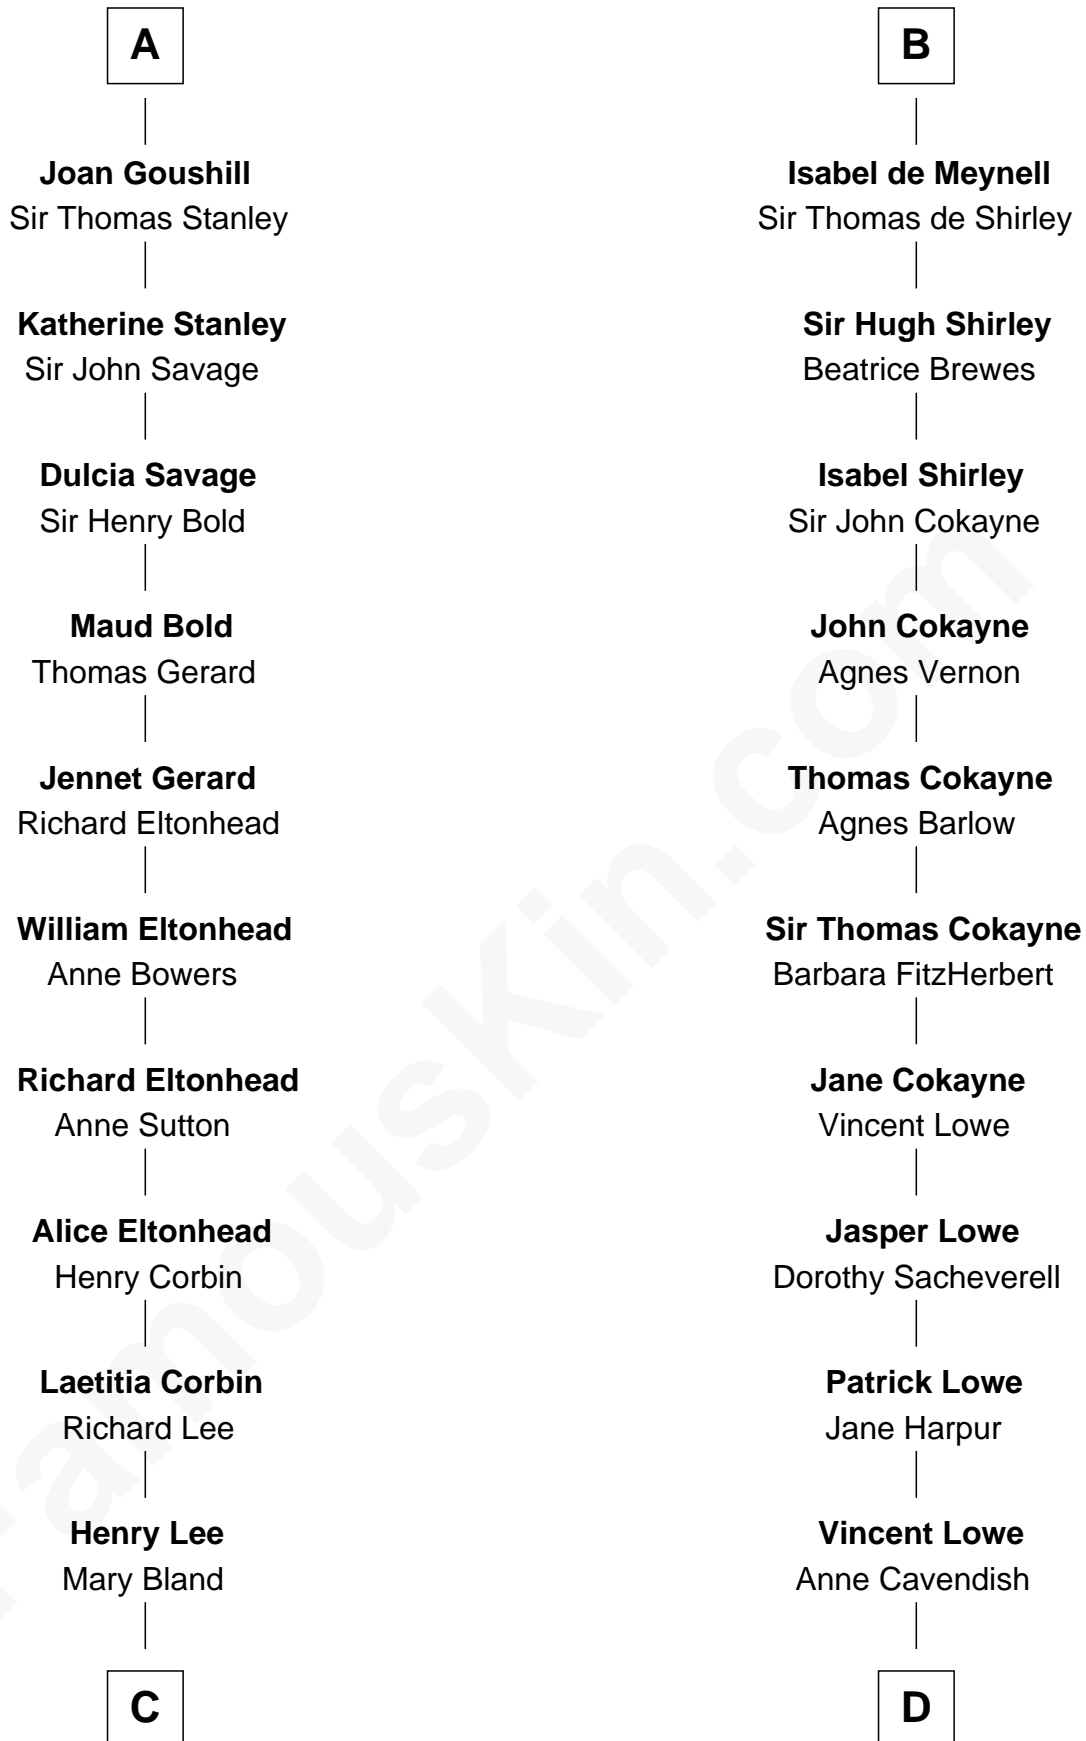

## Relationship Chart of

### Fitzhugh Lee

40th Governor of Virginia

20th cousin 1 time removed of

### Charles Carroll

Signer of the Declaration of Independence

**C**

**Col. Henry Lee**

Lucy Grymes

**Maj. Gen. Henry Lee**

Anne Hill Carter

**Sydney Smith Lee**

Anna Maria Mason

**Fitzhugh Lee**

*40th Governor of Virginia*

**D**

**Jane Lowe**

Col. Henry Sewall

**Nicholas Sewall**

Susanna Burgess