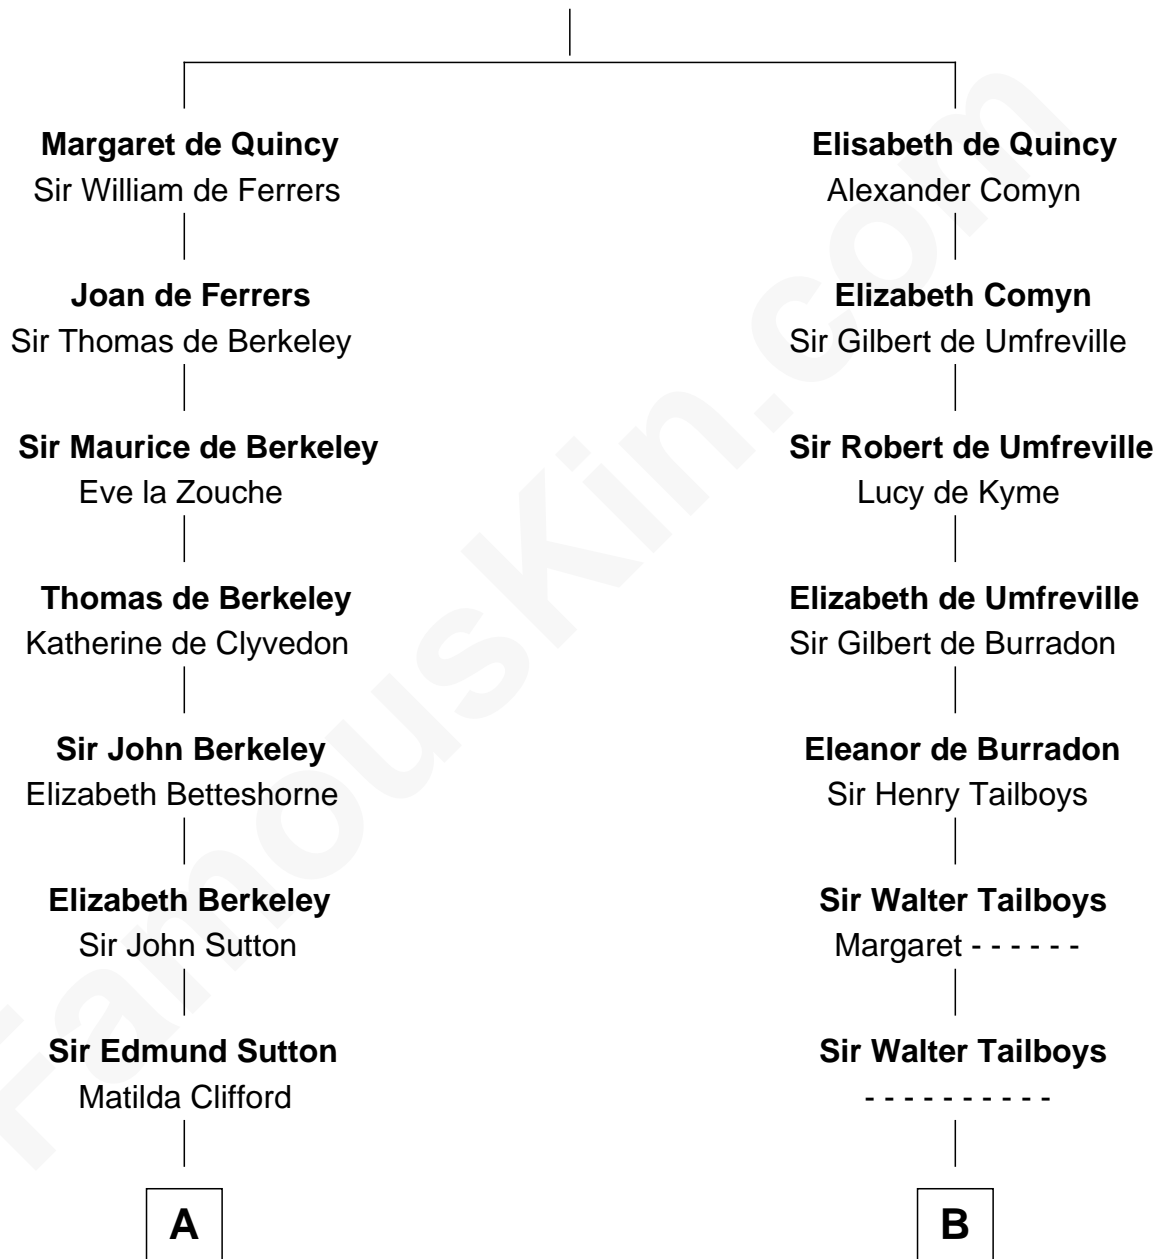

## Relationship Chart of

### Fitzhugh Lee

40th Governor of Virginia

18th cousin 1 time removed of

### Charles Carroll

Signer of the Declaration of Independence

**Sir Roger de Quincy**

Helen of Galloway

**C**

**Gen. John Mason**  
Anne Maria Murray

**Anna Maria Mason**  
Sydney Smith Lee

**Fitzhugh Lee**  
*40th Governor of Virginia*