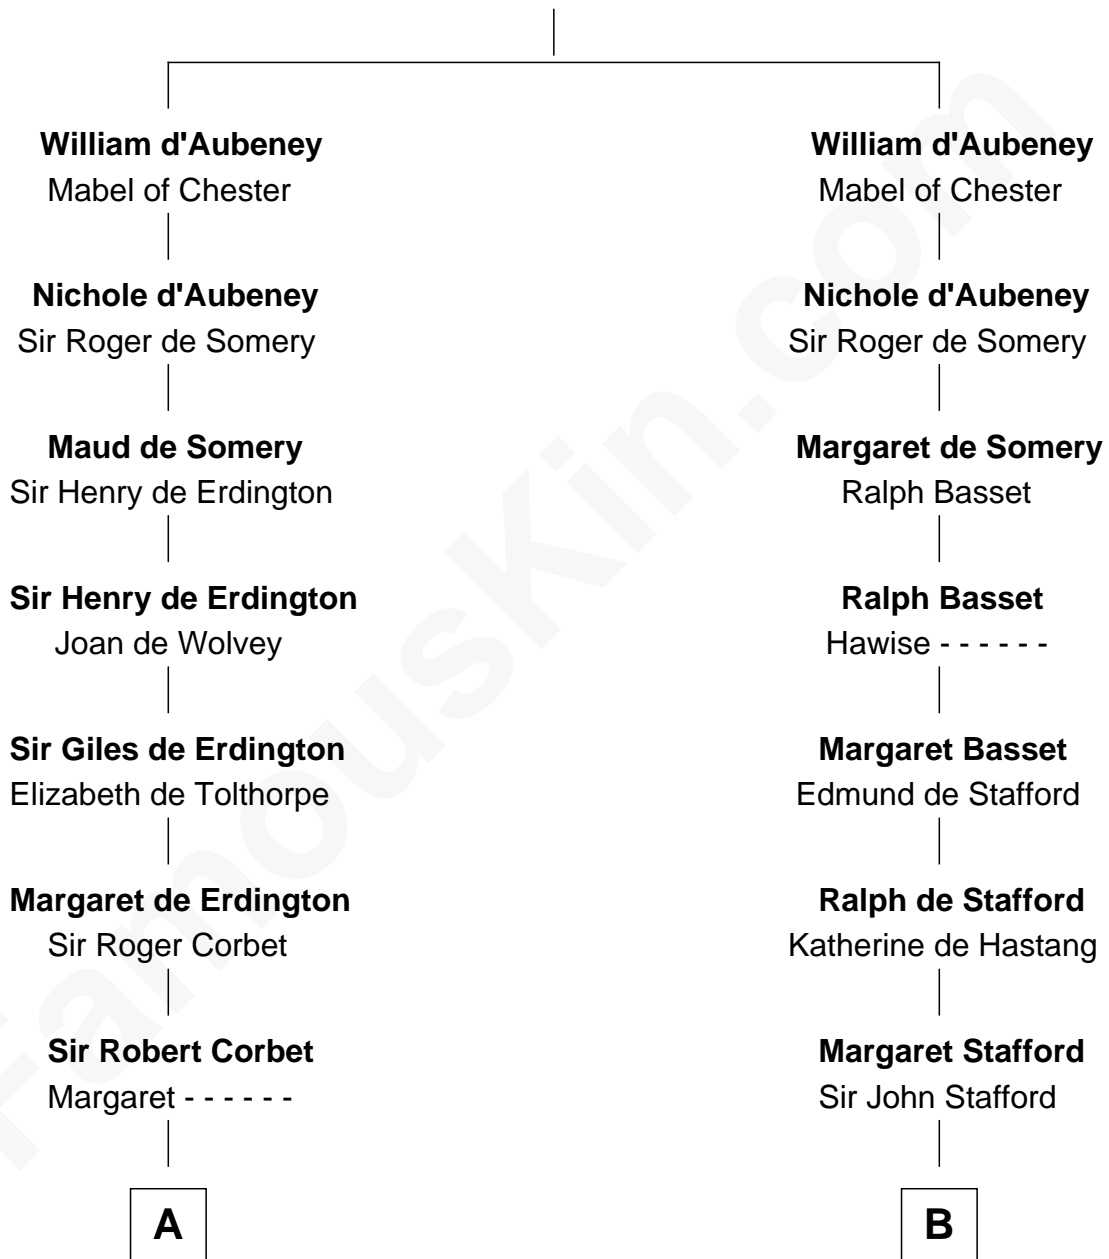

William d'Aubenev

Maud de St. Hilary