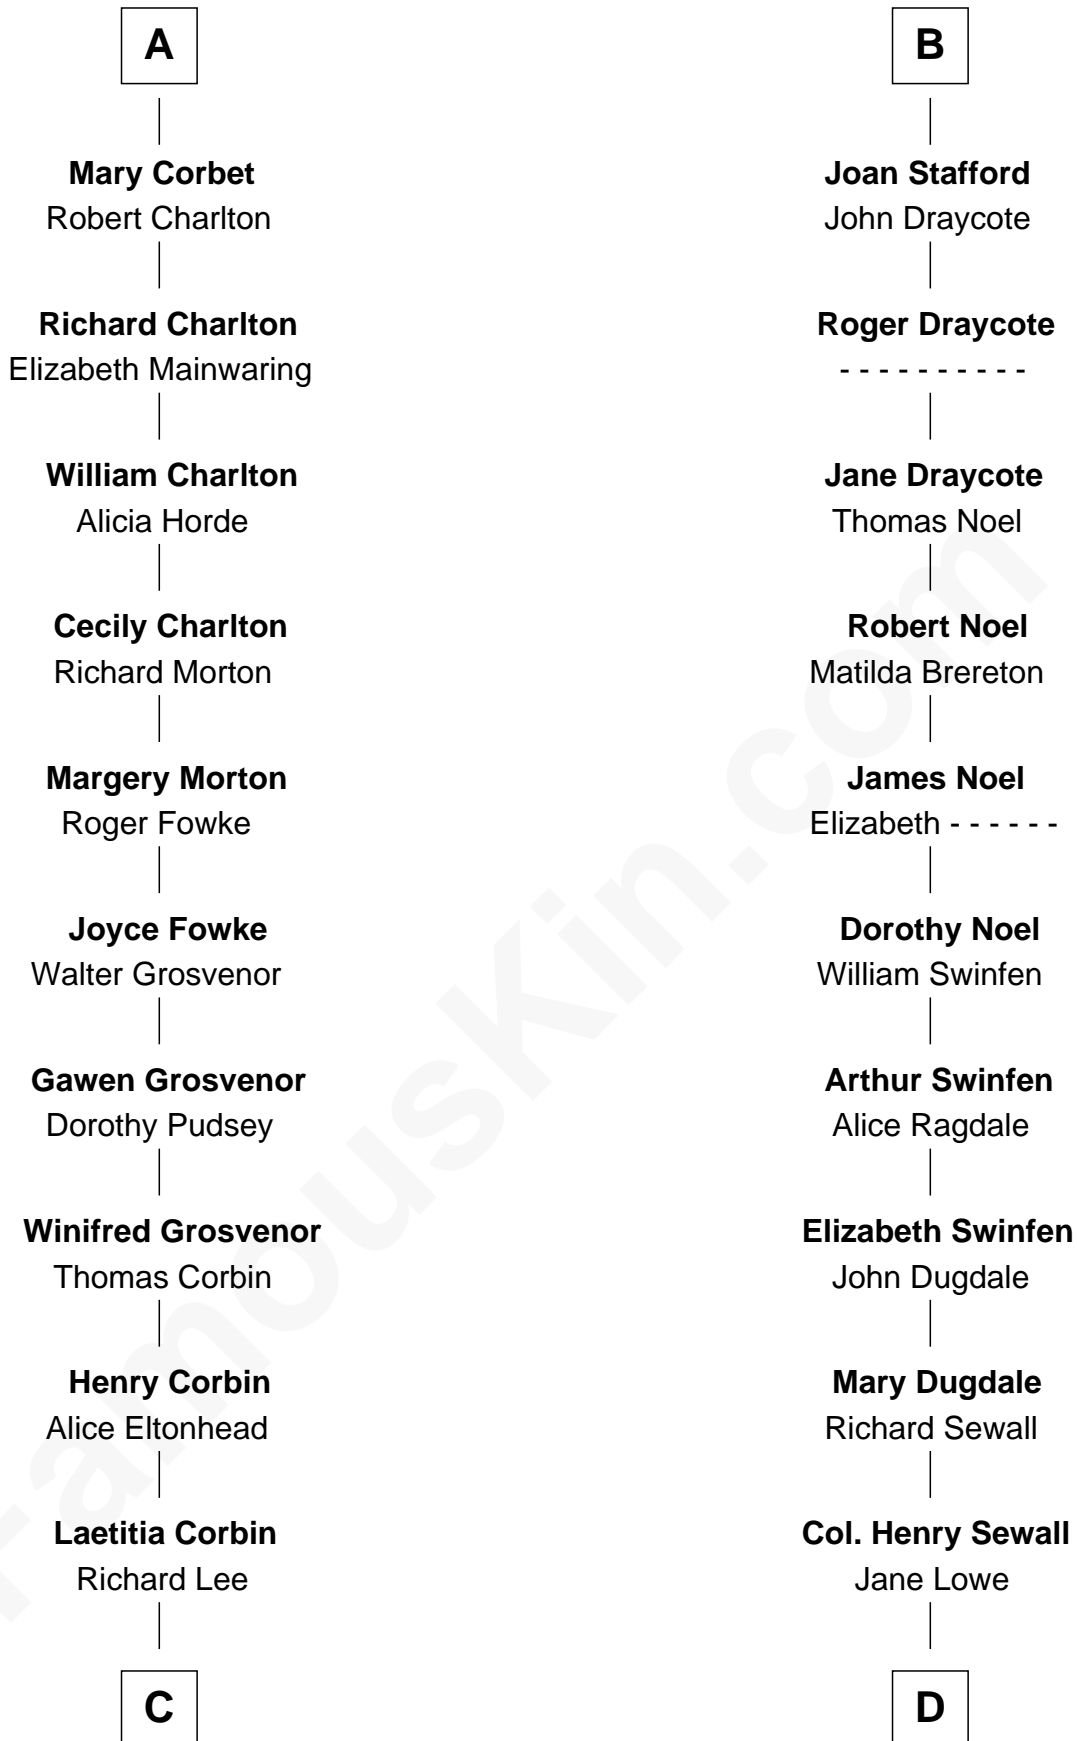

## Relationship Chart of

### Fitzhugh Lee

40th Governor of Virginia

20th cousin 1 time removed of

### Charles Carroll

Signer of the Declaration of Independence

**William d'Aubenev**

Maud de St. Hilary

**C**

**Henry Lee**  
Mary Bland

**Col. Henry Lee**  
Lucy Grymes

**Maj. Gen. Henry Lee**  
Anne Hill Carter

**Sydney Smith Lee**  
Anna Maria Mason

**Fitzhugh Lee**  
*40th Governor of Virginia*

**D**

**Nicholas Sewall**  
Susanna Burgess

**Jane Sewall**  
Clement Brooke

**Elizabeth Brooke**  
Charles Carroll

**Charles Carroll**  
*Signer of Declaration of Independence*