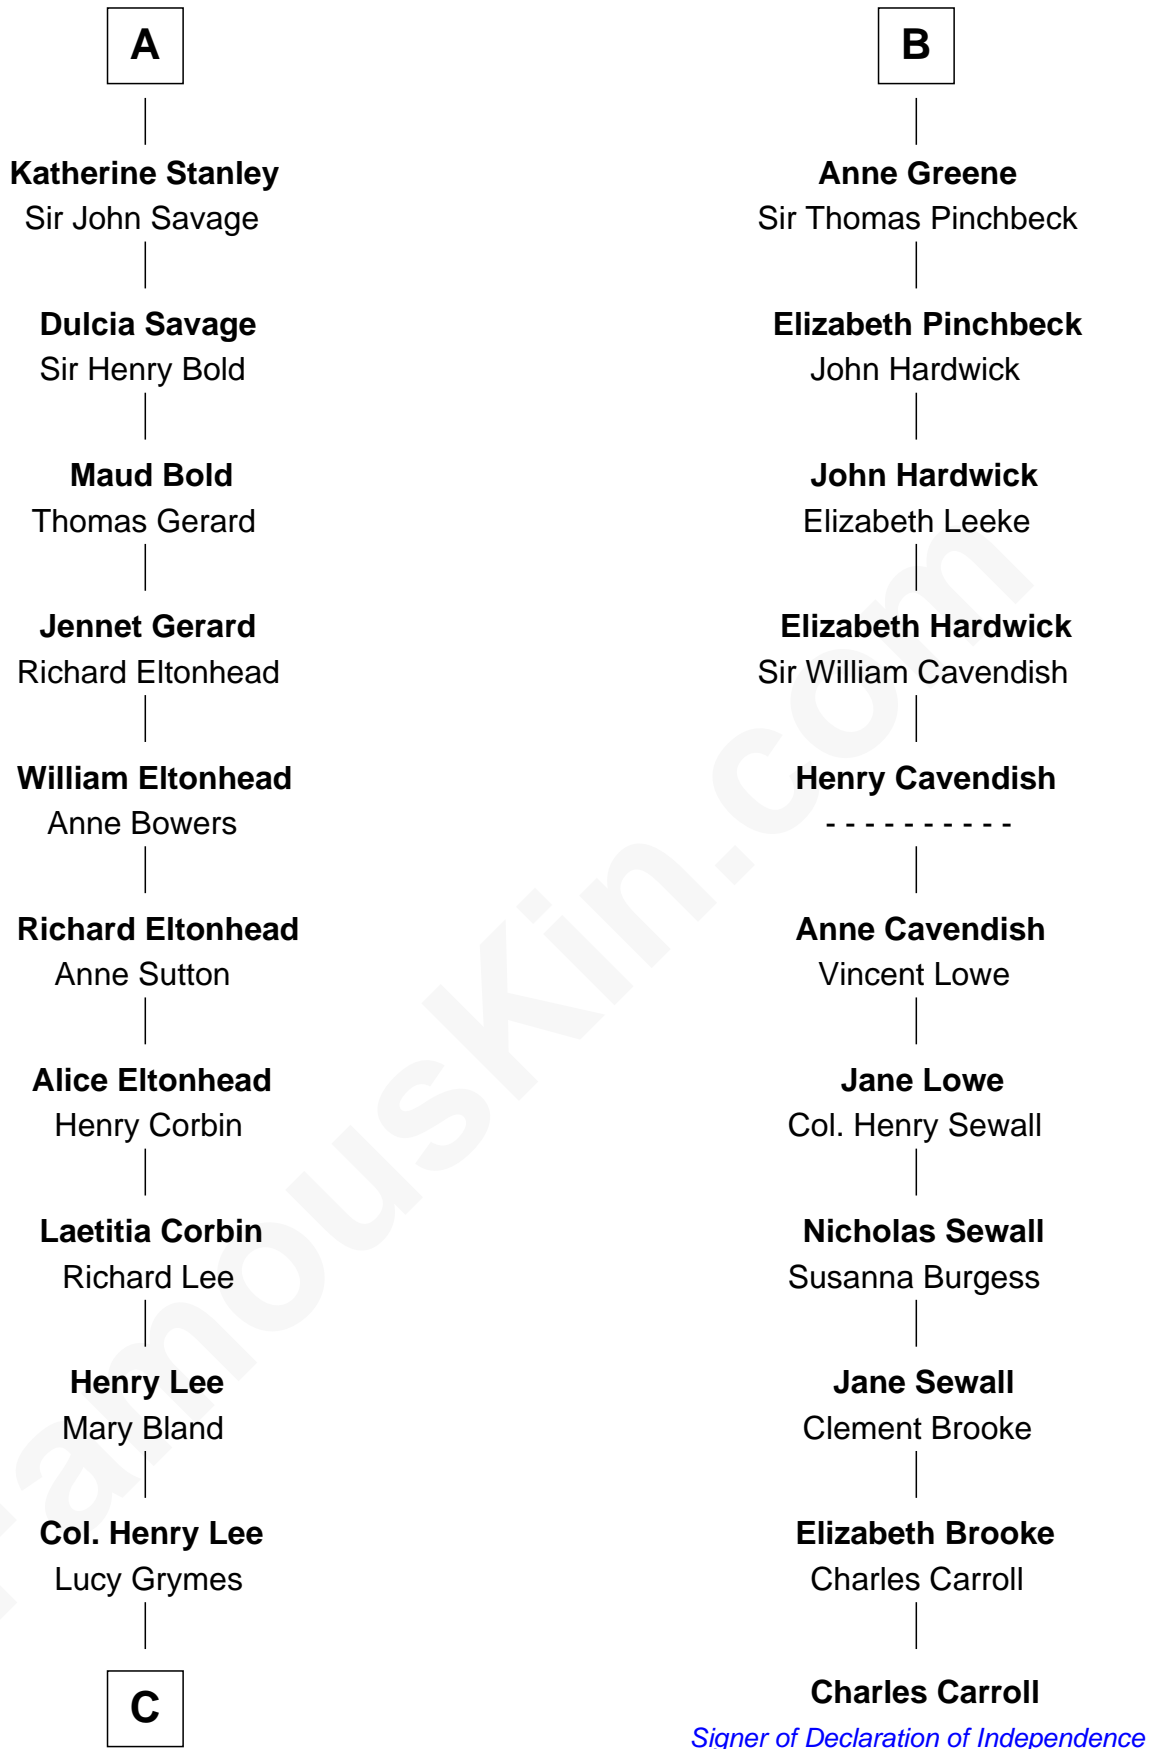

FamousKin.com

Relationship Chart of

Fitzhugh Lee

40th Governor of Virginia

17th cousin 2 times removed of

Charles Carroll

Signer of the Declaration of Independence

C

—
Maj. Gen. Henry Lee

Anne Hill Carter

—
Sydney Smith Lee

Anna Maria Mason

—
Fitzhugh Lee

40th Governor of Virginia

FamousKin.com