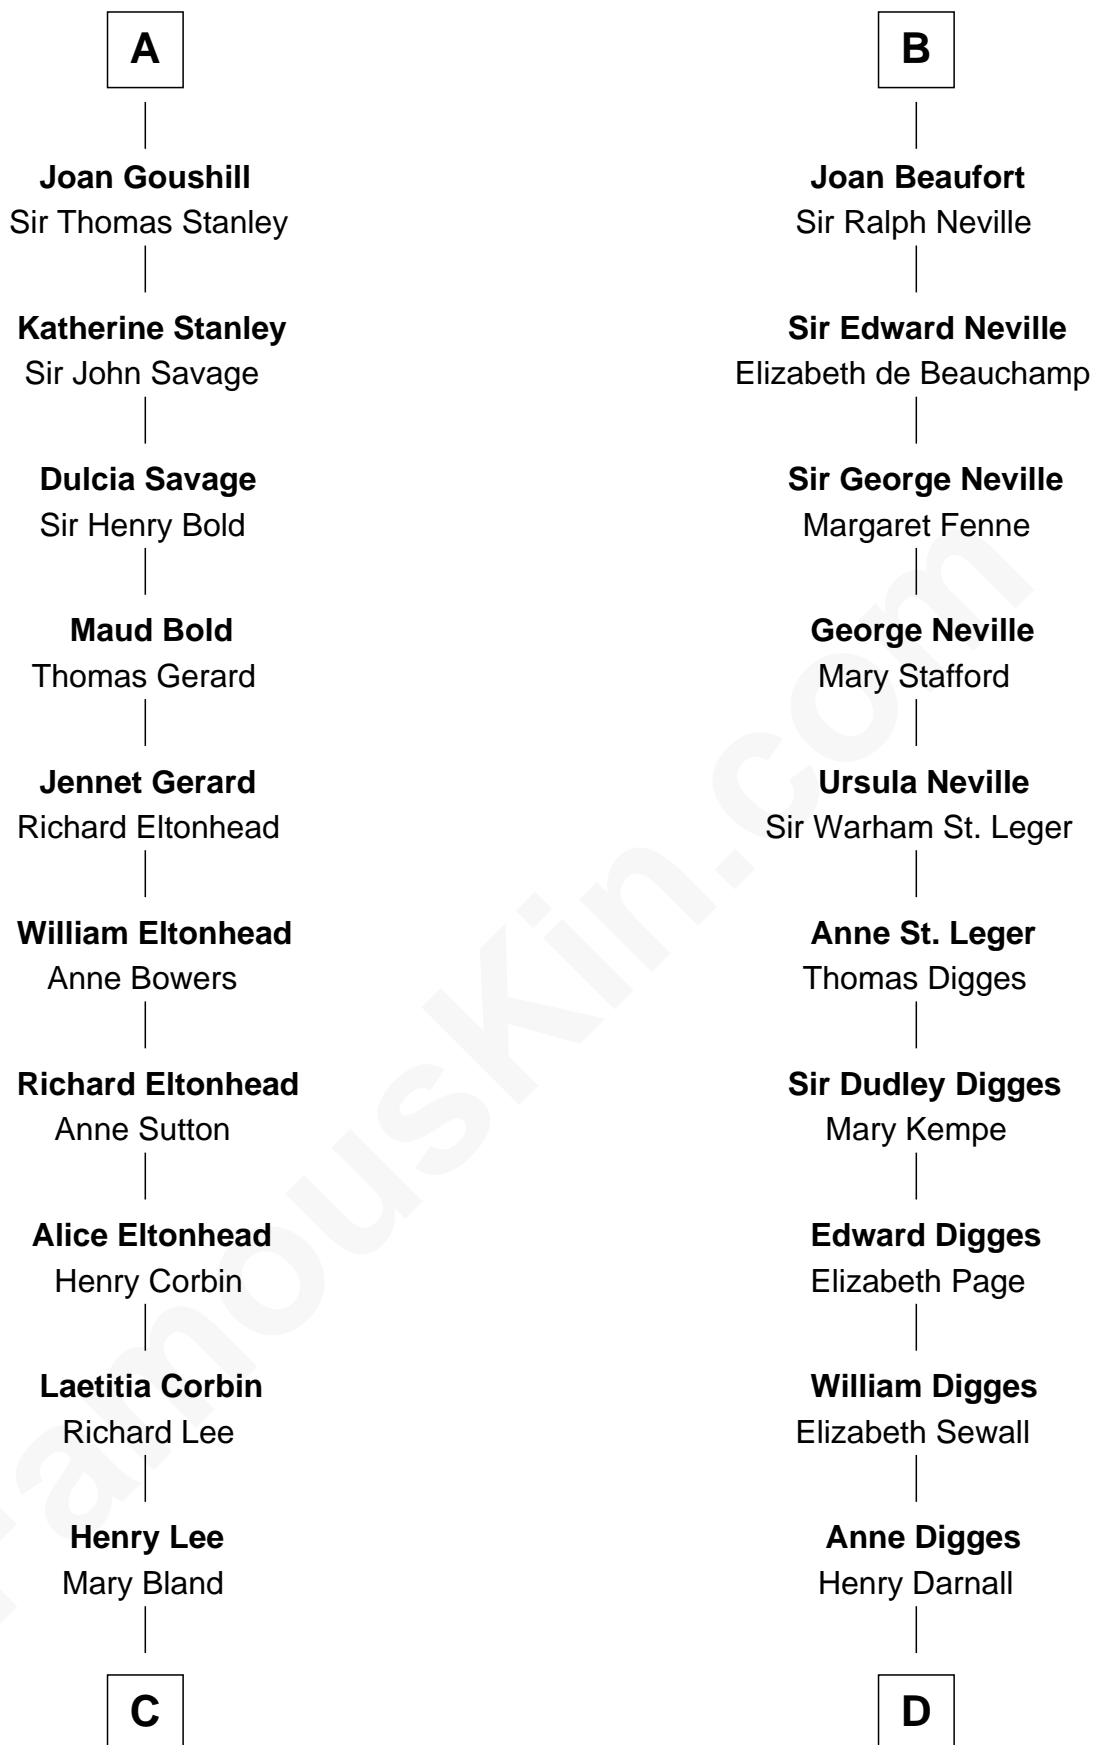

FamousKin.com

Relationship Chart of

Fitzhugh Lee

40th Governor of Virginia

18th cousin 2 times removed of

Daniel Carroll

Signer of the U.S. Constitution

Philip of Swabia

Isabella of France

Edward II, King of England

Edward III, King of England

Philippa of Hainault

John of Gaunt

Katherine Roet

B

C