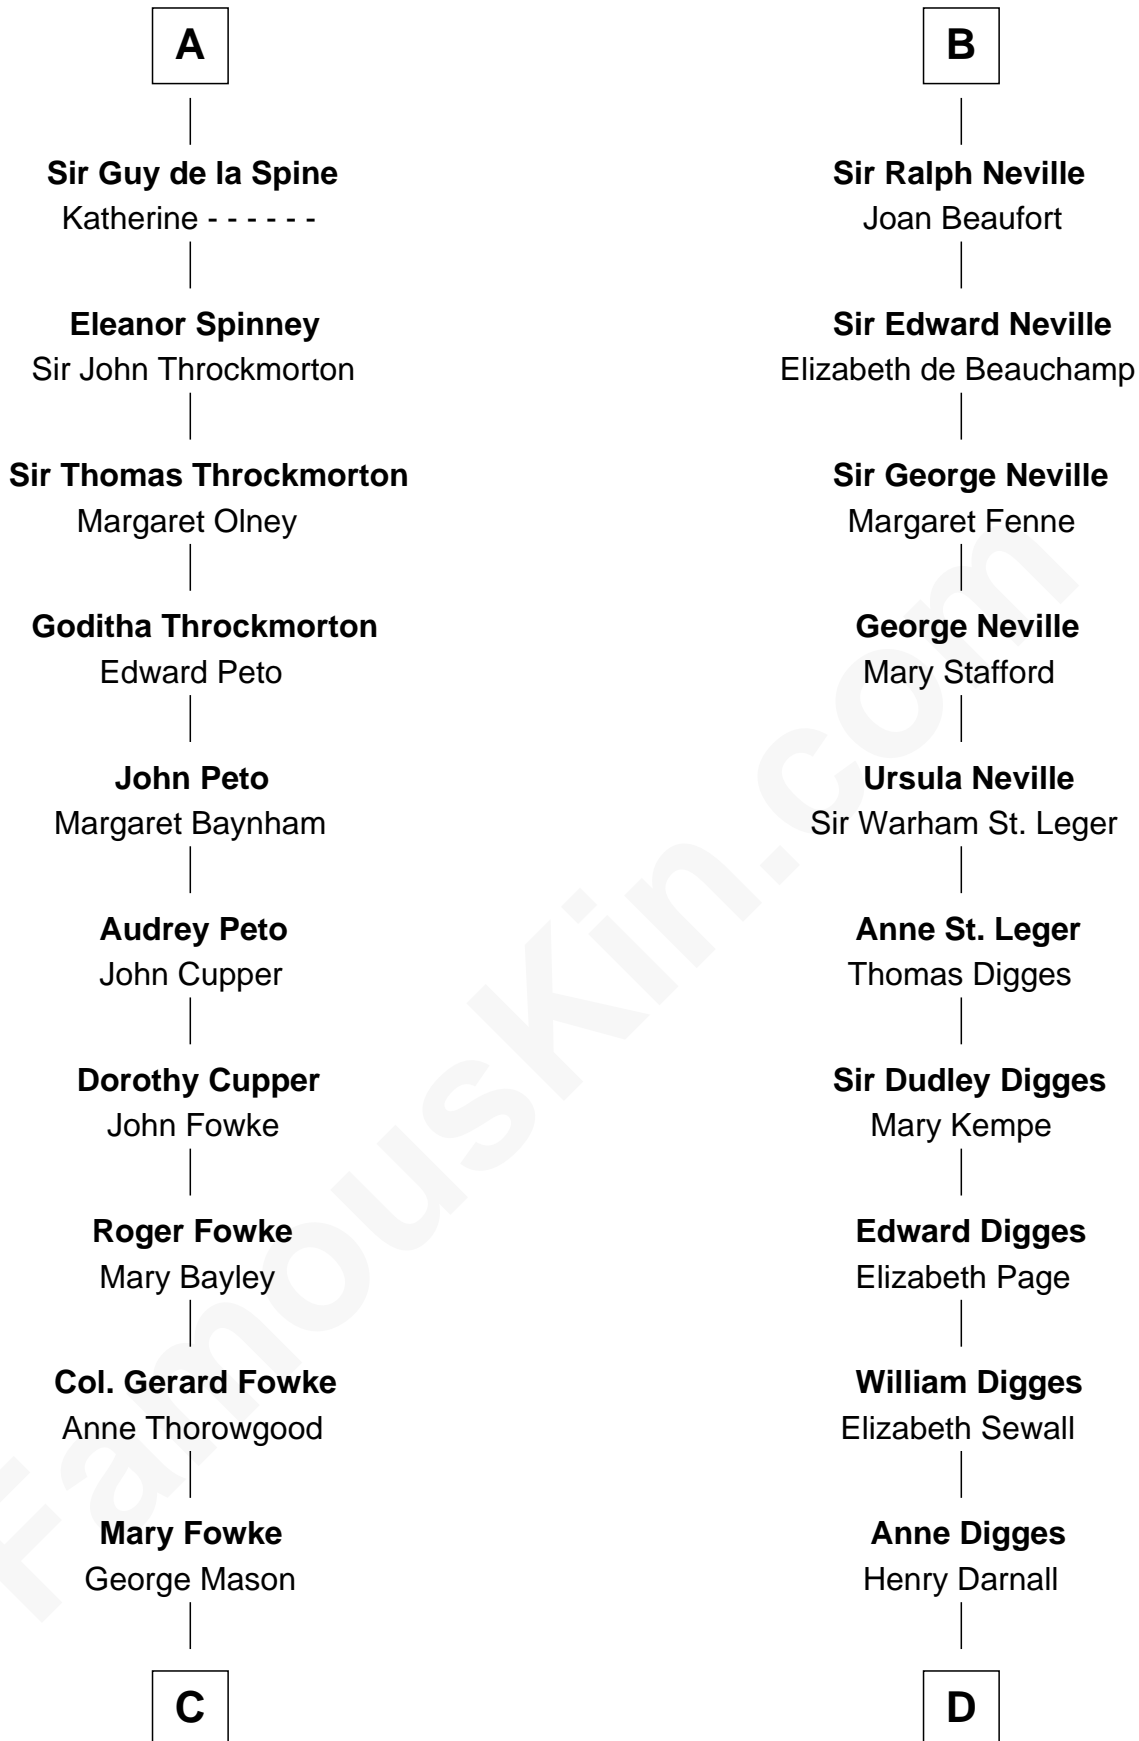

FamousKin.com

Relationship Chart of

Fitzhugh Lee

40th Governor of Virginia

18th cousin 3 times removed of

Daniel Carroll

Signer of the U.S. Constitution

C

George Mason
Ann Thompson

George Mason
Anne Eilbeck

Gen. John Mason
Anne Maria Murray

Anna Maria Mason
Sydney Smith Lee

Fitzhugh Lee
40th Governor of Virginia

D

Eleanor Darnall
Daniel Carroll

Daniel Carroll
Signer of the U.S. Constitution