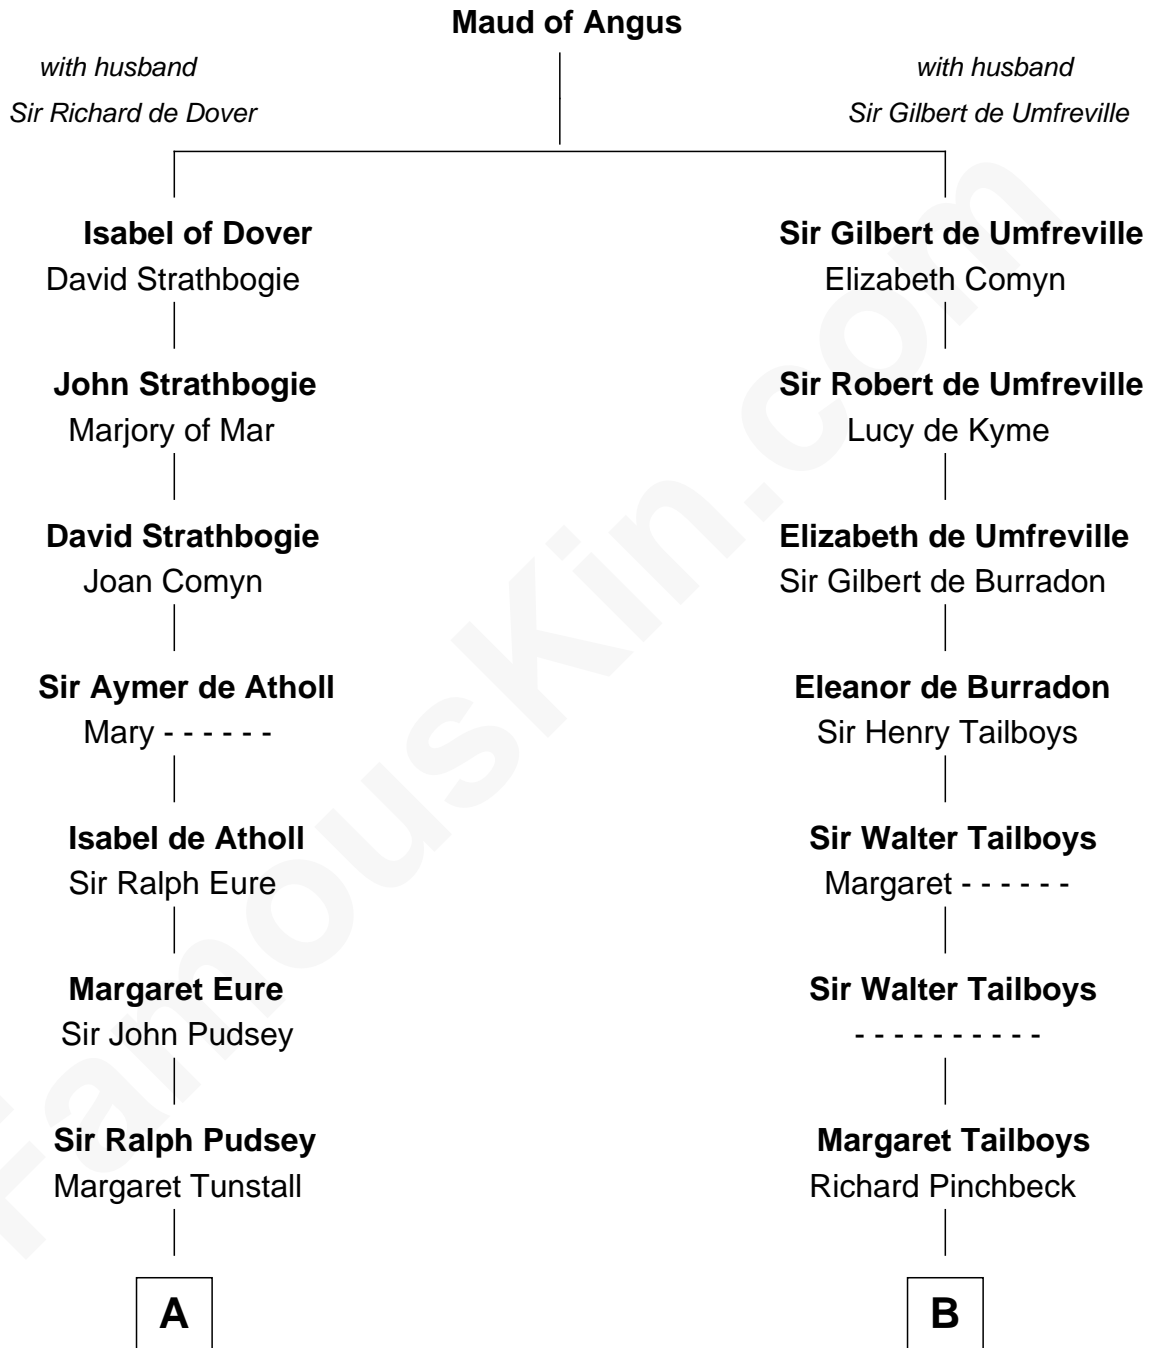

FamousKin.com

Relationship Chart of

Fitzhugh Lee

40th Governor of Virginia

17th cousin 4 times removed of

Daniel Carroll

Signer of the U.S. Constitution

C

Henry Lee
Mary Bland

Col. Henry Lee
Lucy Grymes

Maj. Gen. Henry Lee
Anne Hill Carter

Sydney Smith Lee
Anna Maria Mason

Fitzhugh Lee
40th Governor of Virginia

FamousKin.com