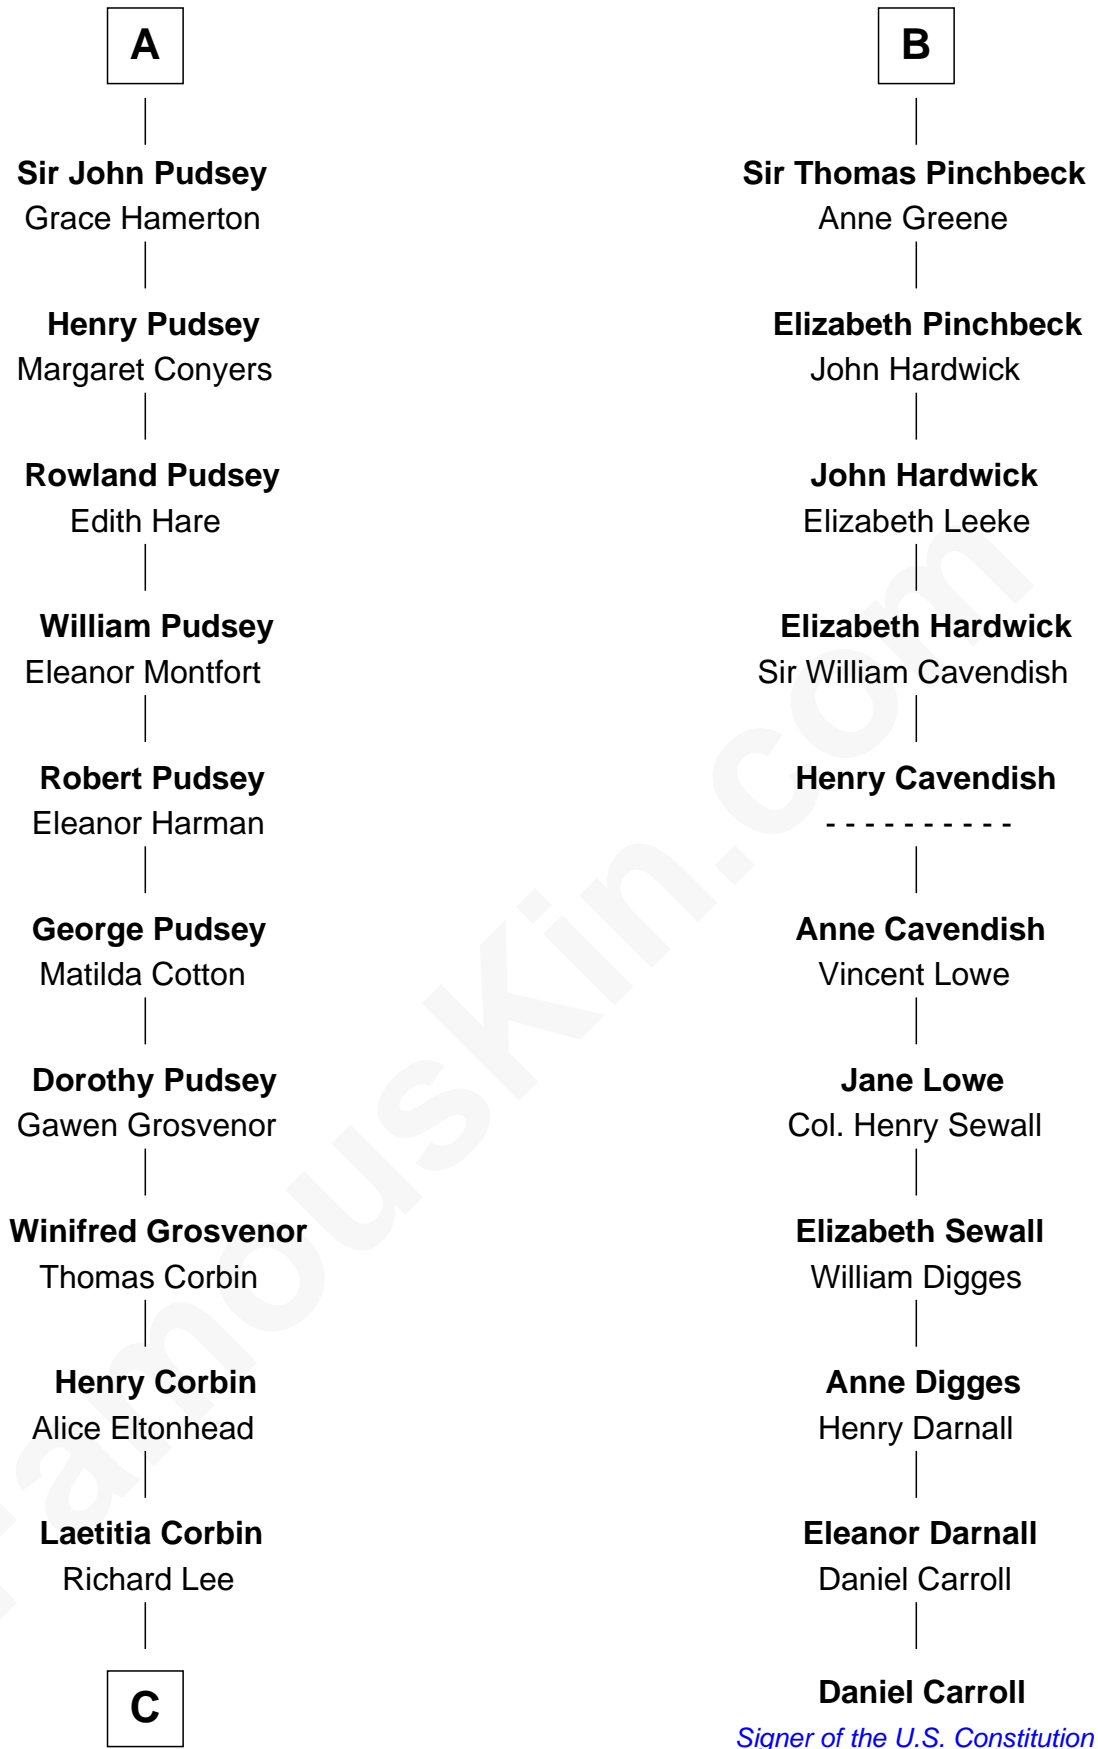

FamousKin.com

Relationship Chart of

Fitzhugh Lee

40th Governor of Virginia

17th cousin 4 times removed of

Daniel Carroll

Signer of the U.S. Constitution

C

Henry Lee
Mary Bland

Col. Henry Lee
Lucy Grymes

Maj. Gen. Henry Lee
Anne Hill Carter

Sydney Smith Lee
Anna Maria Mason

Fitzhugh Lee
40th Governor of Virginia

FamousKin.com