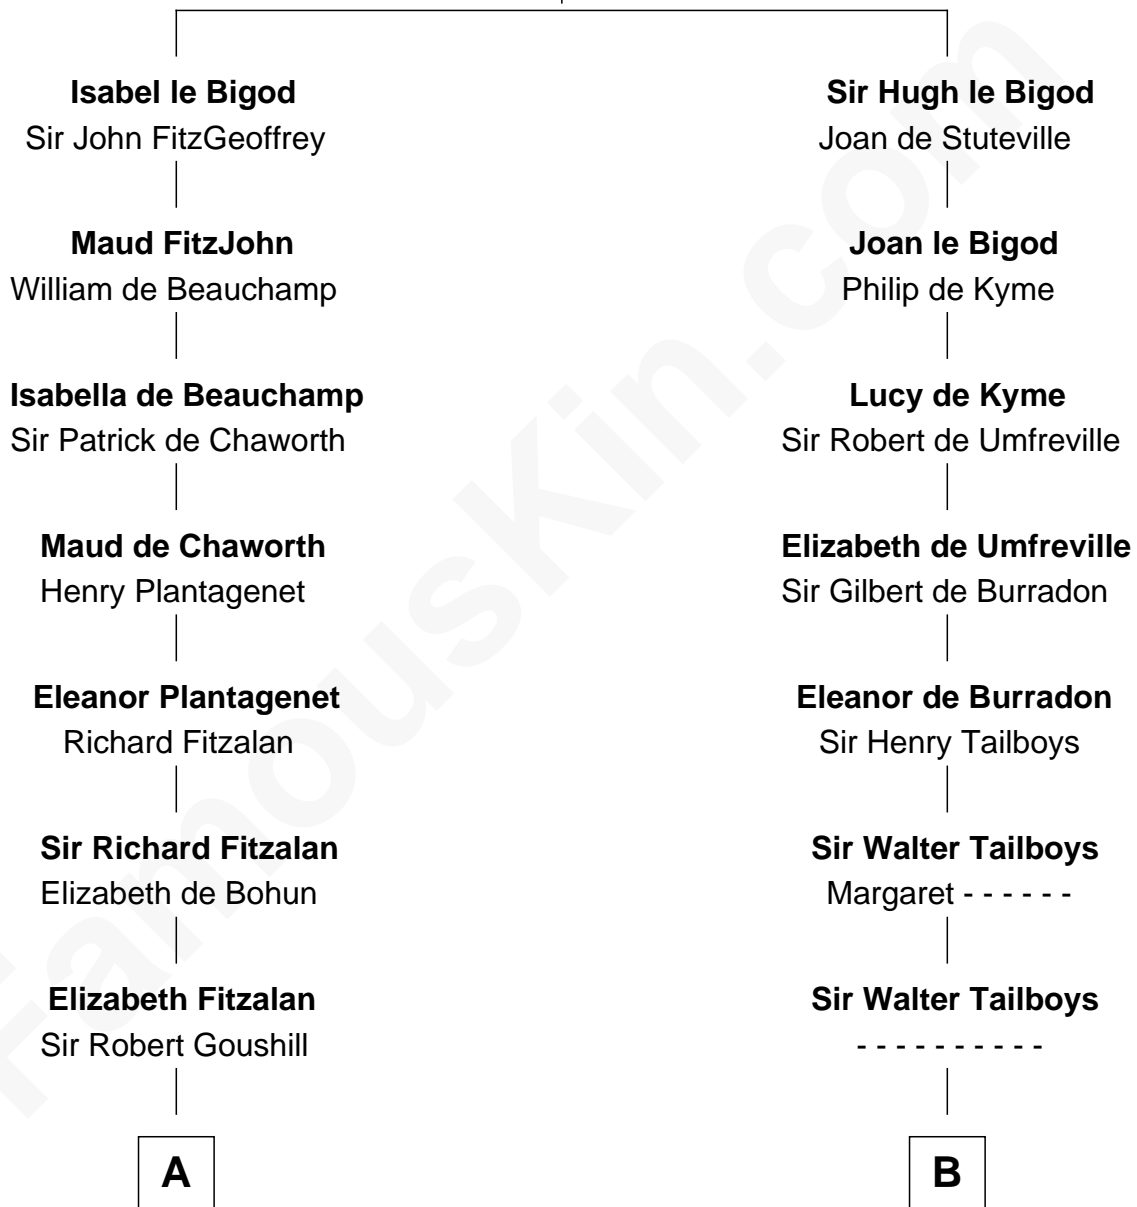

FamousKin.com

Relationship Chart of

Fitzhugh Lee

40th Governor of Virginia

18th cousin 2 times removed of

Daniel Carroll

Signer of the U.S. Constitution

Hugh le Bigod
Maud Marshal

C

Col. Henry Lee

Lucy Grymes

Maj. Gen. Henry Lee

Anne Hill Carter

Sydney Smith Lee

Anna Maria Mason

Fitzhugh Lee

40th Governor of Virginia

D

Eleanor Darnall

Daniel Carroll

Daniel Carroll

Signer of the U.S. Constitution

FamousKin.com