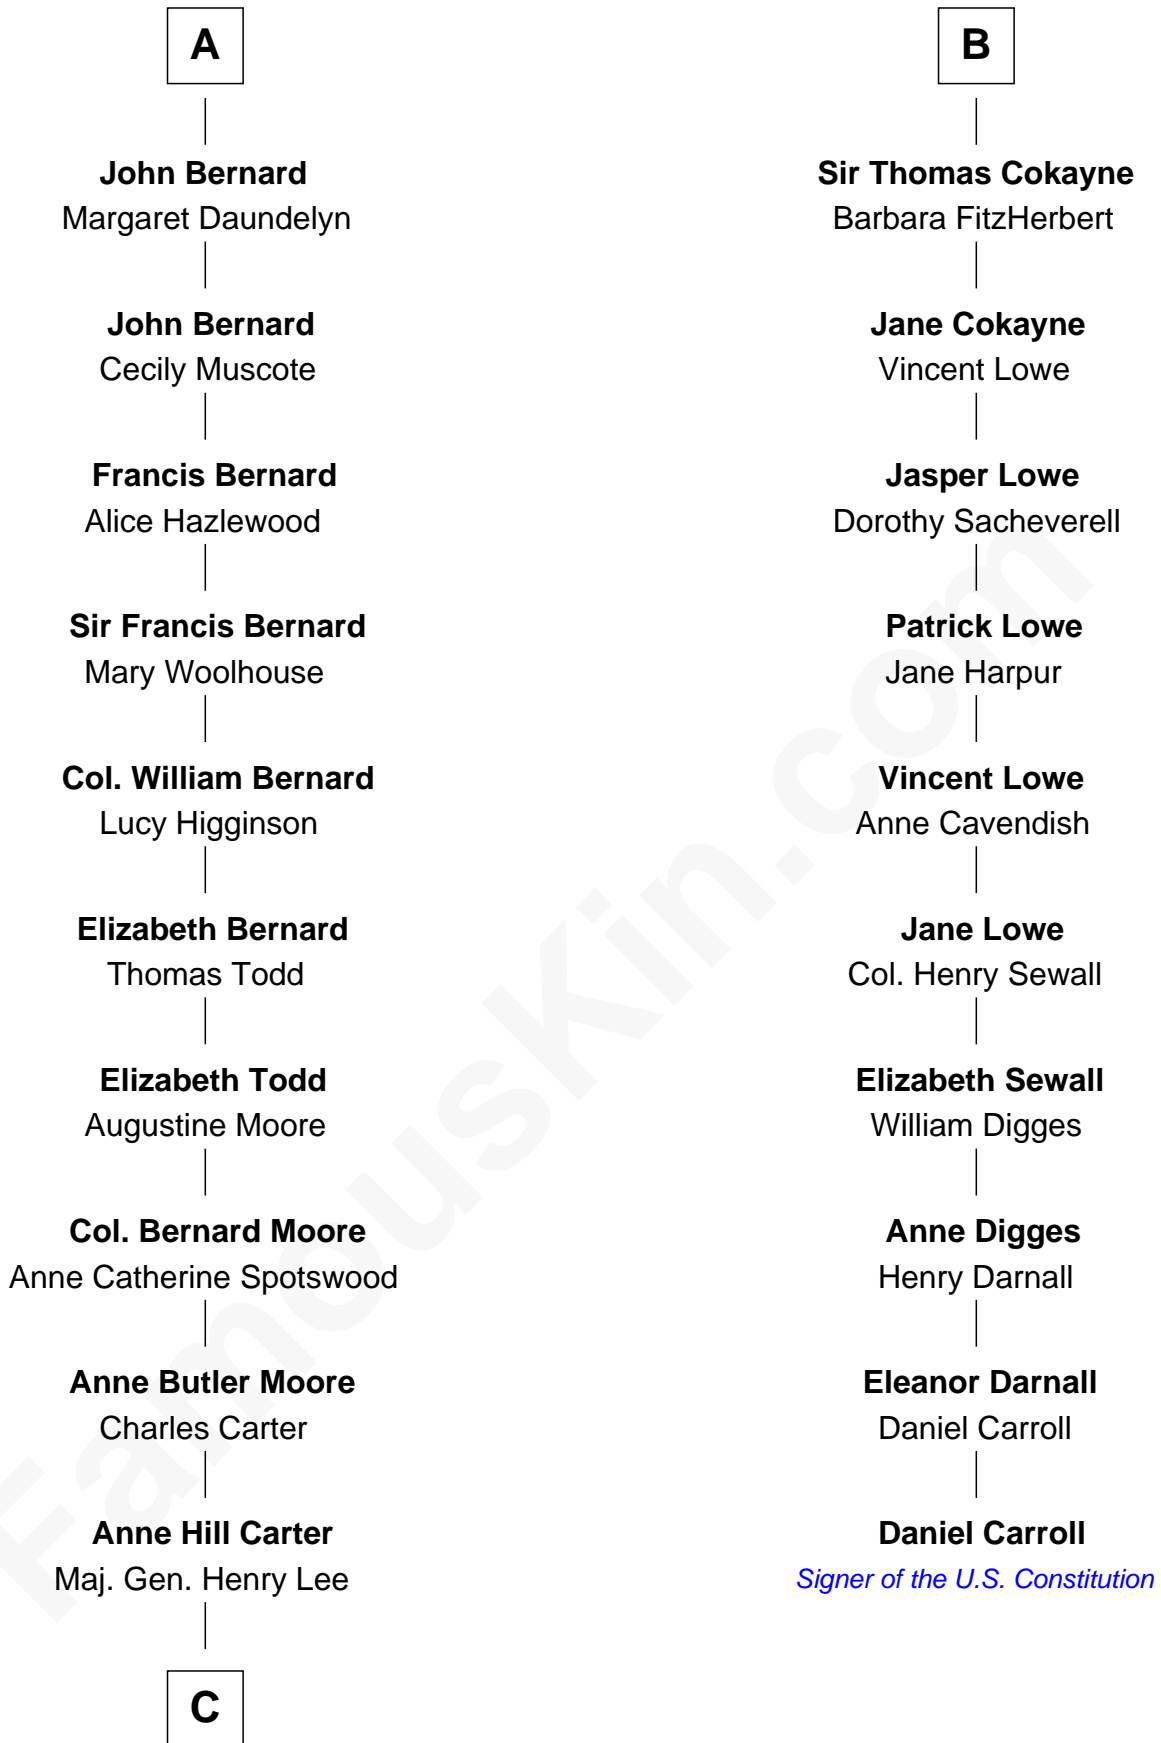

FamousKin.com

Relationship Chart of

Fitzhugh Lee

40th Governor of Virginia

16th cousin 2 times removed of

Daniel Carroll

Signer of the U.S. Constitution

Sir Robert de Ros

Isabel de Aubeney

C

—
Sydney Smith Lee

Anna Maria Mason

—
Fitzhugh Lee

40th Governor of Virginia

FamousKin.com