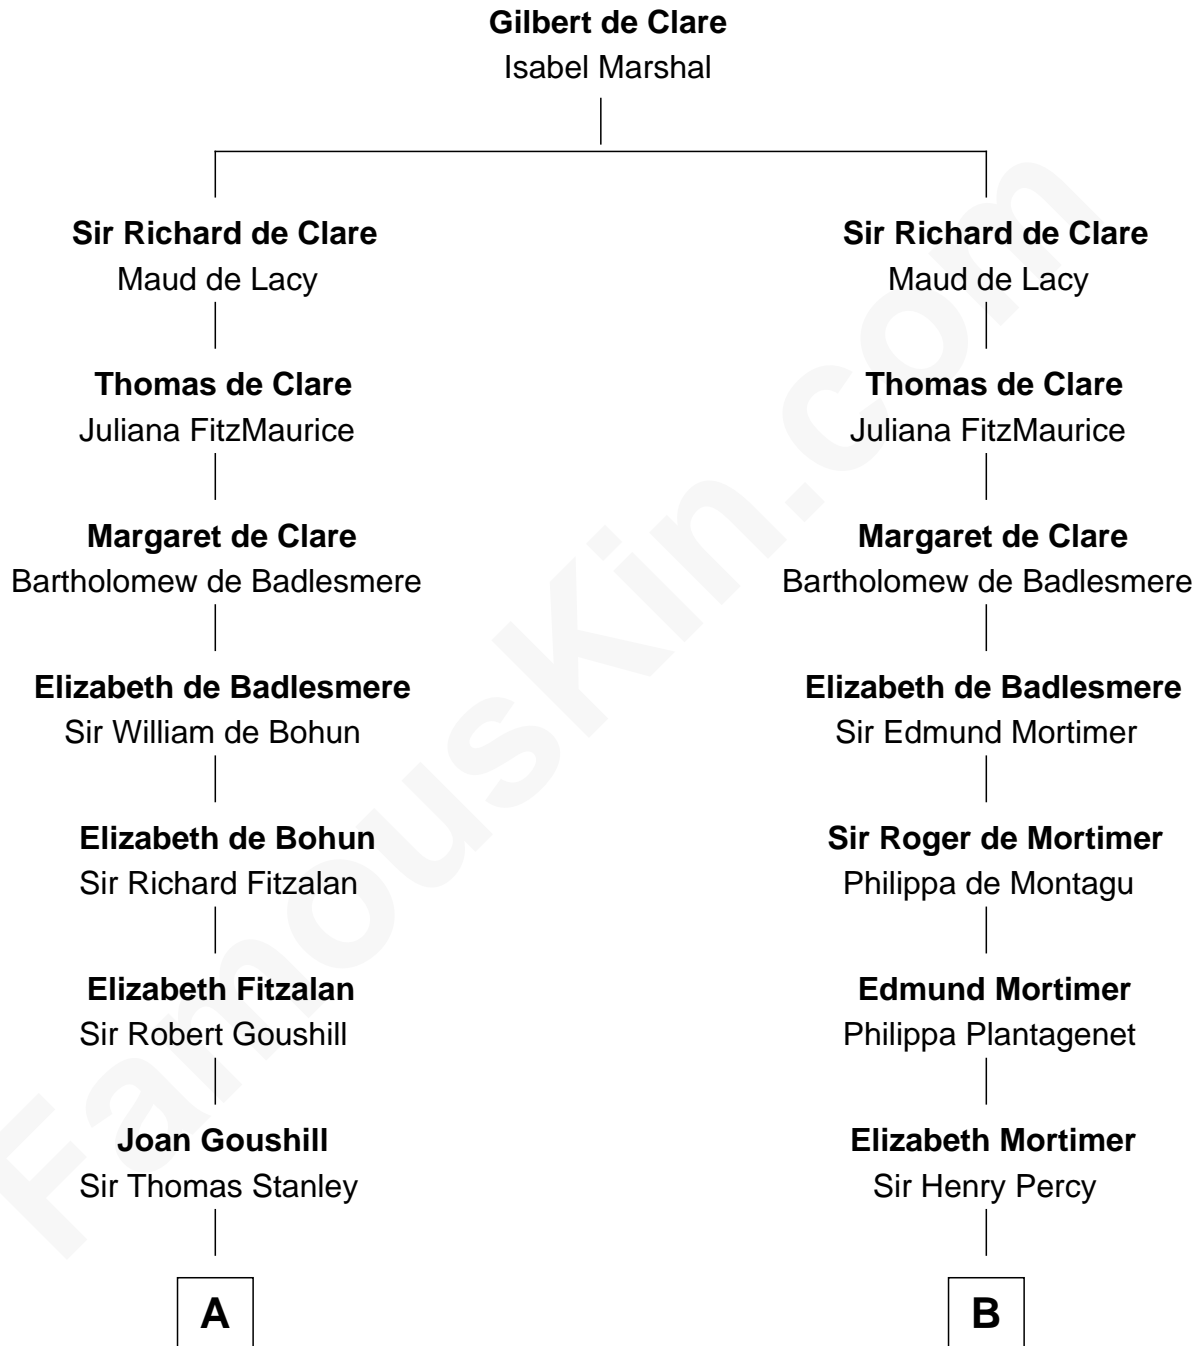

FamousKin.com Relationship Chart of

Fitzhugh Lee

40th Governor of Virginia

19th cousin of

Daniel Carroll

Signer of the U.S. Constitution

FamousKin.com