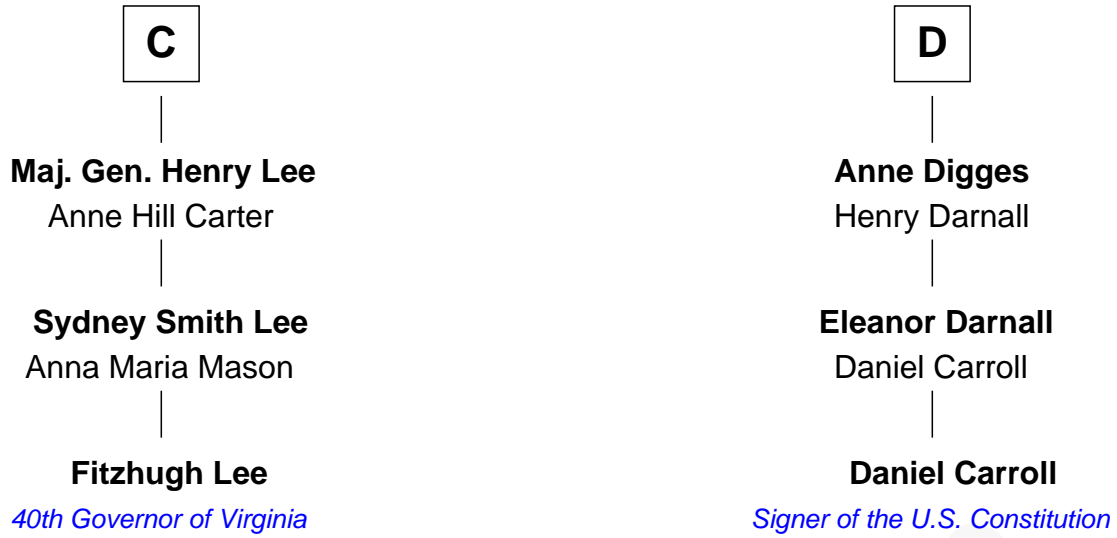

FamousKin.com Relationship Chart of

Fitzhugh Lee

40th Governor of Virginia

19th cousin of

Daniel Carroll

Signer of the U.S. Constitution

FamousKin.com