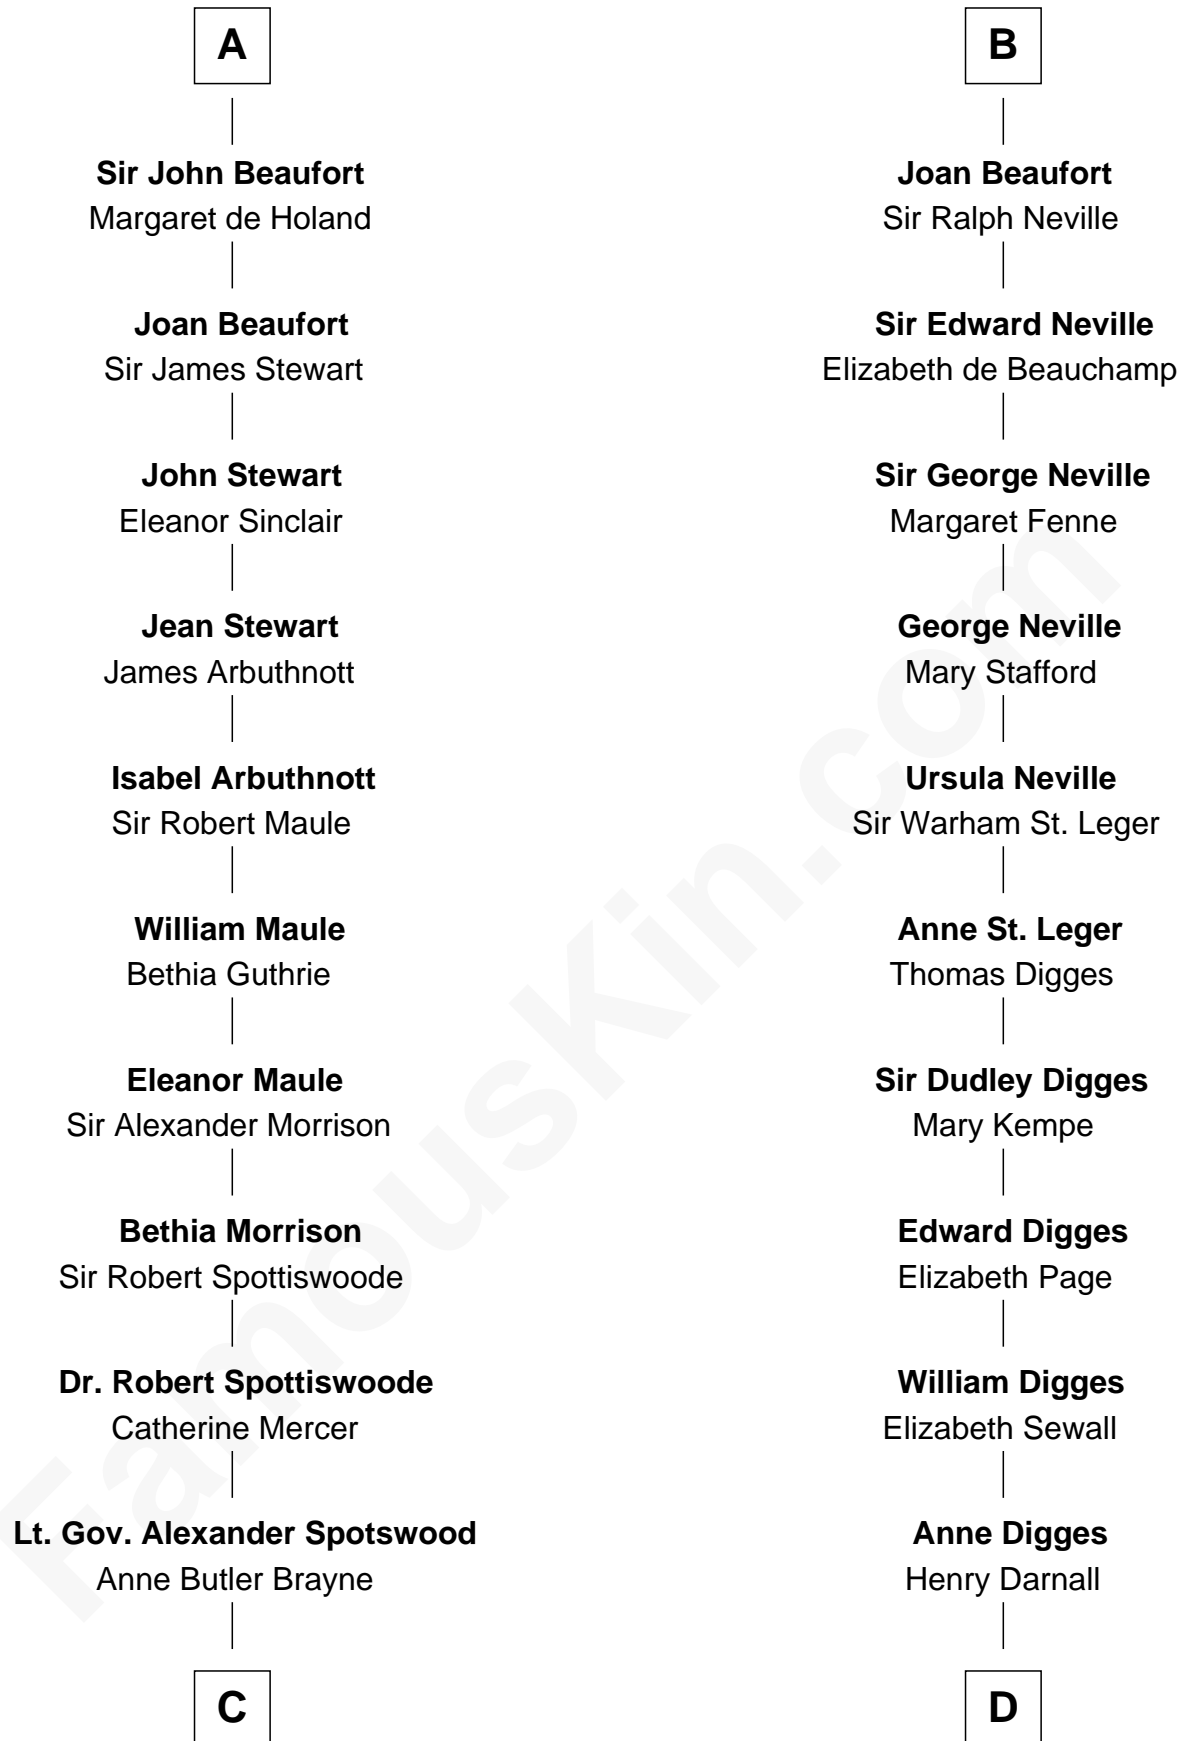

### Fitzhugh Lee

40th Governor of Virginia

18th cousin 3 times removed of

### Daniel Carroll

Signer of the U.S. Constitution

**Alfonso II, King of Aragon**

Sancha of Castile

**C**

**Anne Catherine Spotswood**

Col. Bernard Moore

**Anne Butler Moore**

Charles Carter

**Anne Hill Carter**

Maj. Gen. Henry Lee

**Sydney Smith Lee**

Anna Maria Mason

**Fitzhugh Lee**

*40th Governor of Virginia*

**D**