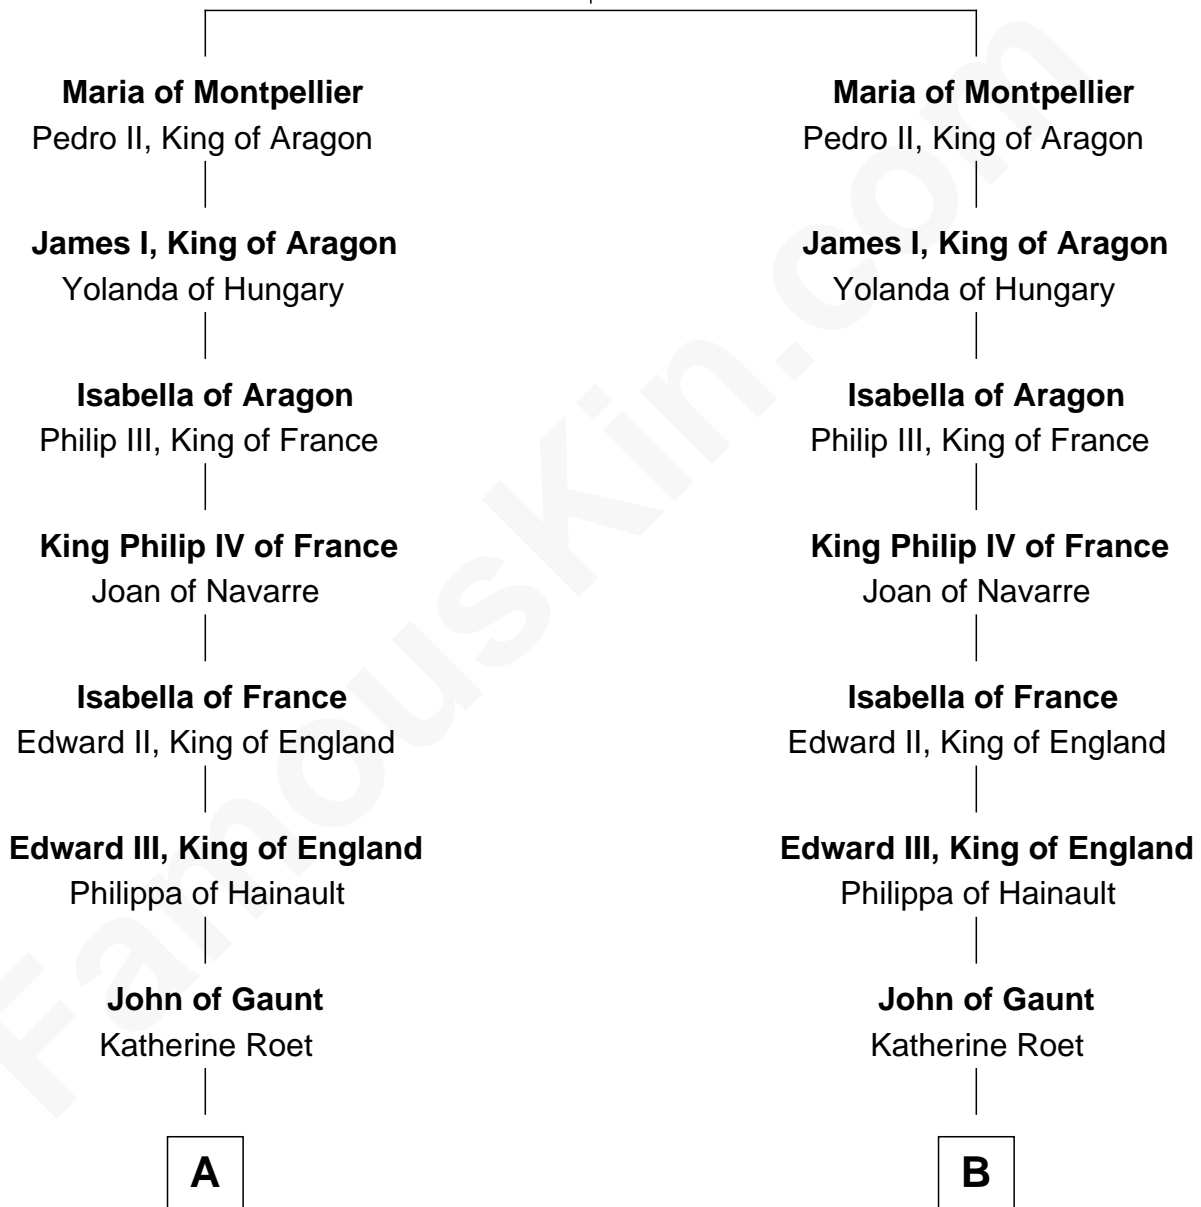

## Relationship Chart of

### Fitzhugh Lee

40th Governor of Virginia

18th cousin 3 times removed of

### Daniel Carroll

Signer of the U.S. Constitution

**William VIII de Montpellier**

Eudoxia Comnenus

**C**

**Anne Catherine Spotswood**

Col. Bernard Moore

**Anne Butler Moore**