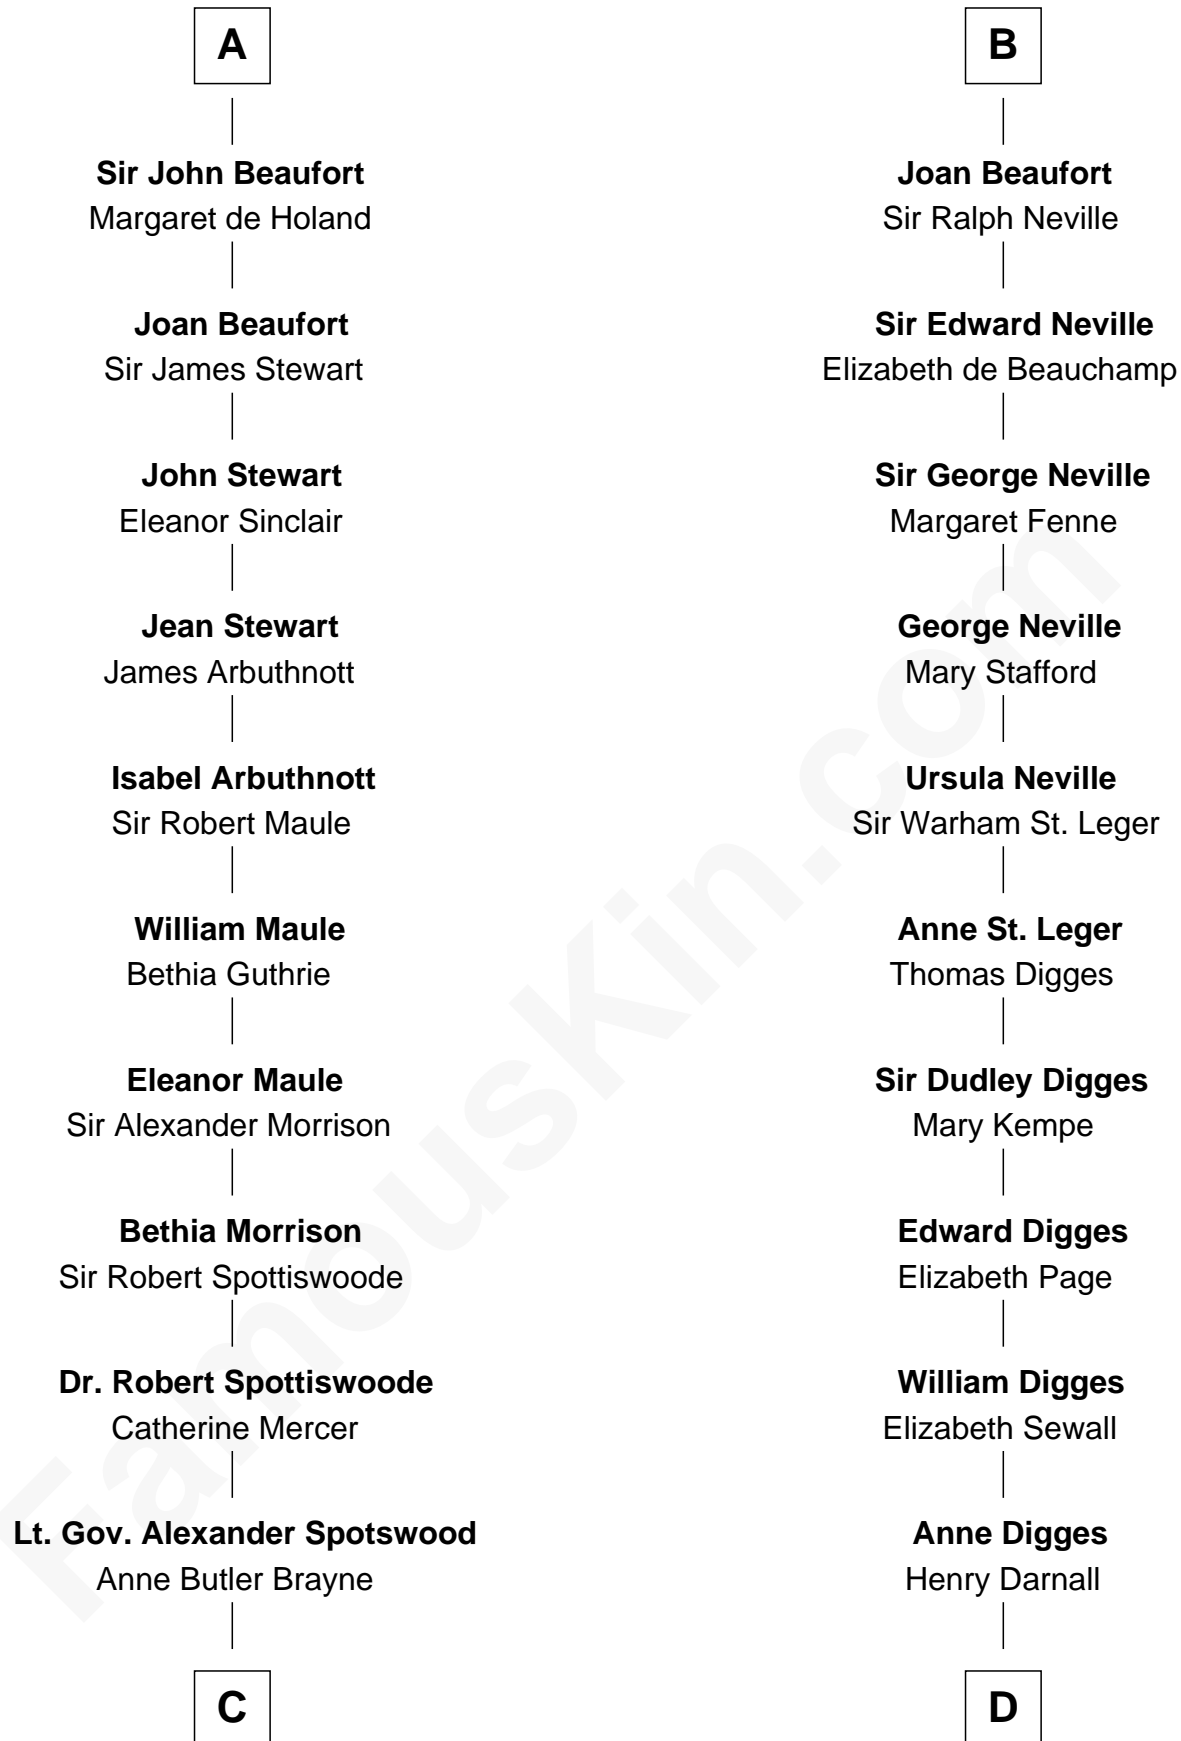

### Fitzhugh Lee

40th Governor of Virginia

18th cousin 3 times removed of

### Daniel Carroll

Signer of the U.S. Constitution

**William VIII de Montpellier**

Eudoxia Comnenus

**C**

**Anne Catherine Spotswood**

Col. Bernard Moore

**Anne Butler Moore**

Charles Carter

**Anne Hill Carter**

Maj. Gen. Henry Lee

**Sydney Smith Lee**

Anna Maria Mason

**Fitzhugh Lee**

*40th Governor of Virginia*

**D**