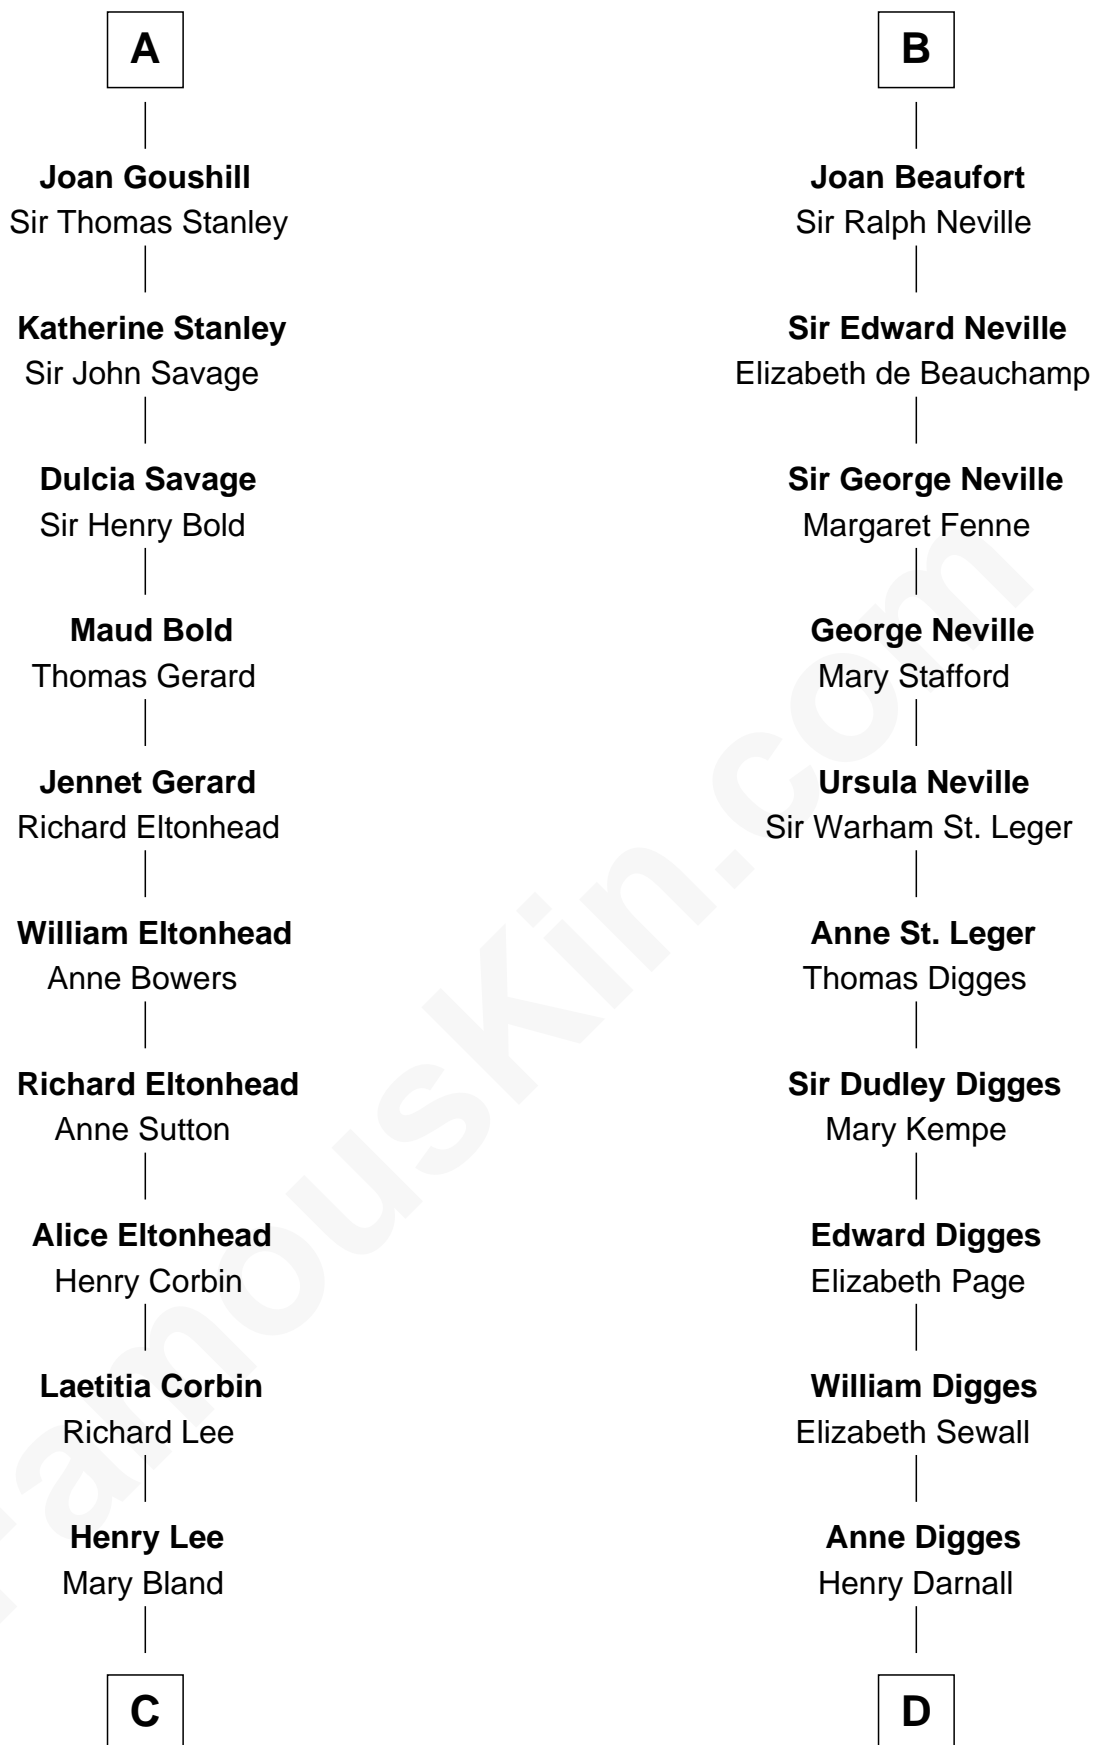

FamousKin.com

Relationship Chart of

Fitzhugh Lee

40th Governor of Virginia

18th cousin 2 times removed of

Daniel Carroll

Signer of the U.S. Constitution

C

Col. Henry Lee

Lucy Grymes

Maj. Gen. Henry Lee

Anne Hill Carter

Sydney Smith Lee

Anna Maria Mason

Fitzhugh Lee

40th Governor of Virginia