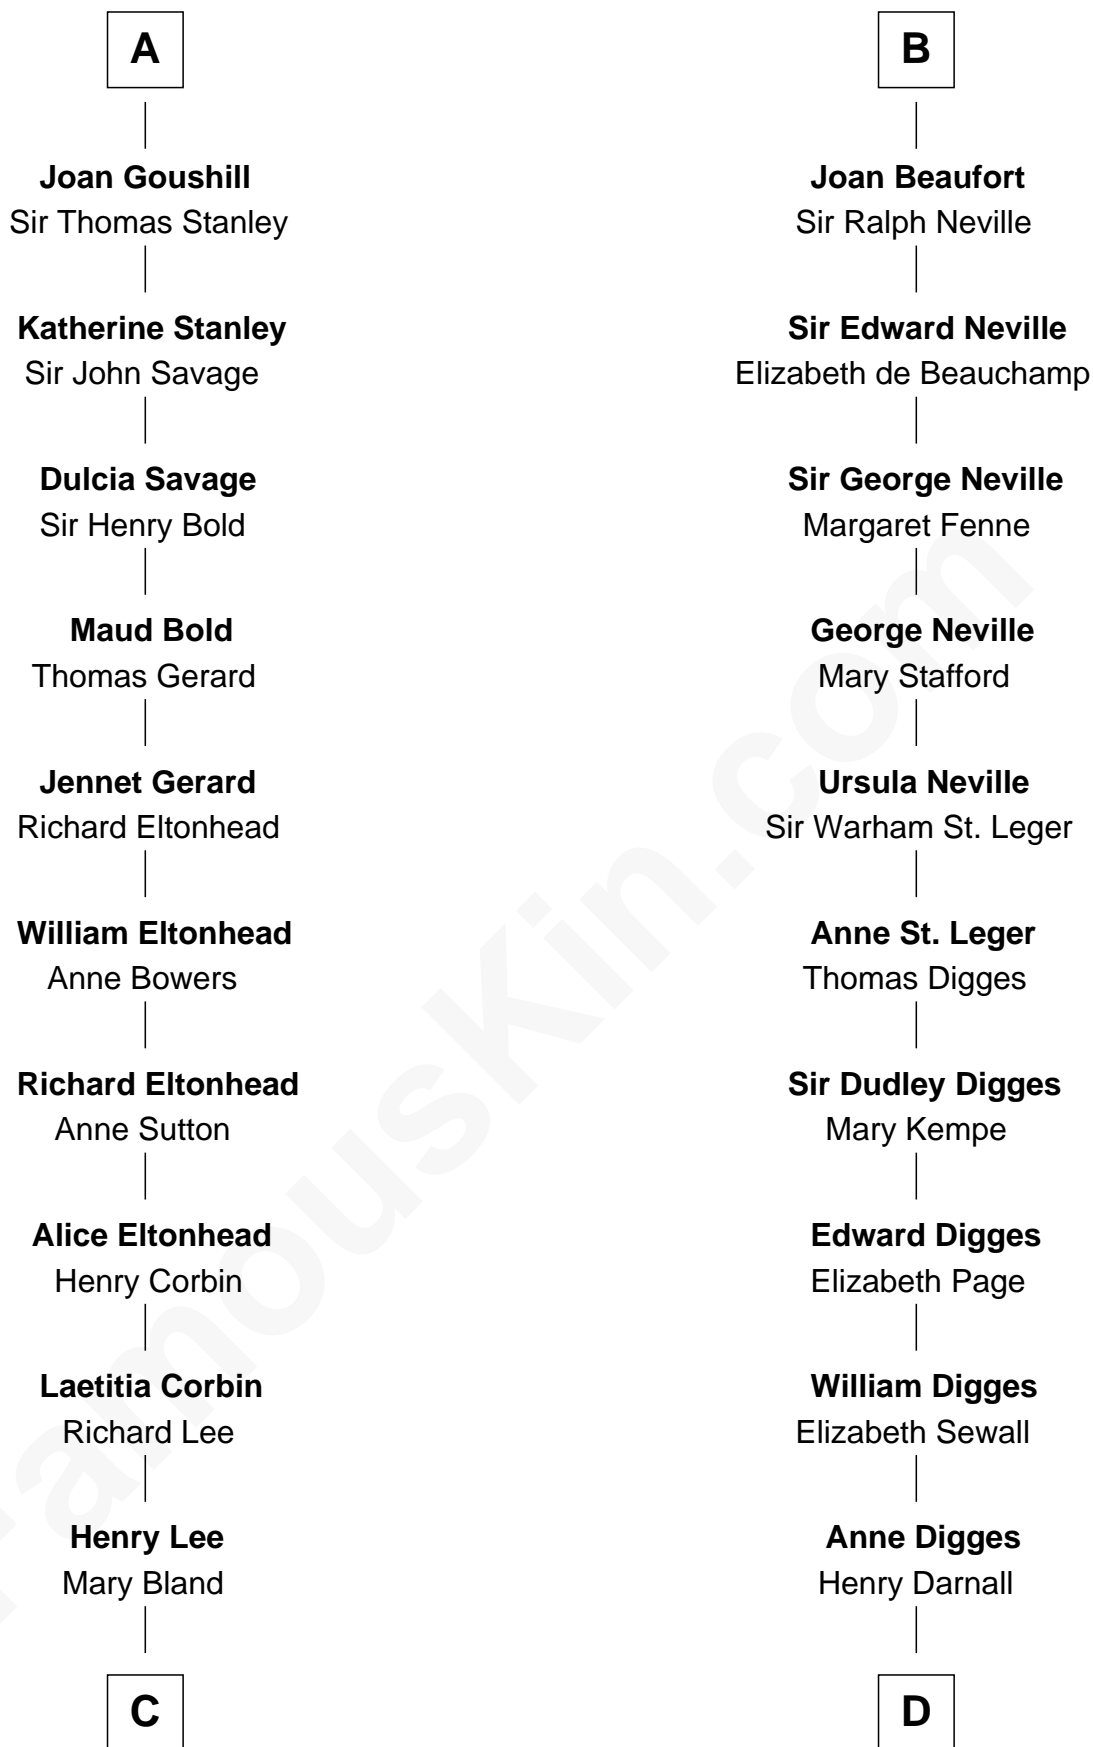

FamousKin.com

Relationship Chart of

Fitzhugh Lee

40th Governor of Virginia

18th cousin 2 times removed of

Daniel Carroll

Signer of the U.S. Constitution

Philip II Auguste, King of France

Isabella of France

Edward II, King of England

Edward III, King of England

Philippa of Hainault

John of Gaunt

Katherine Roet

B

C