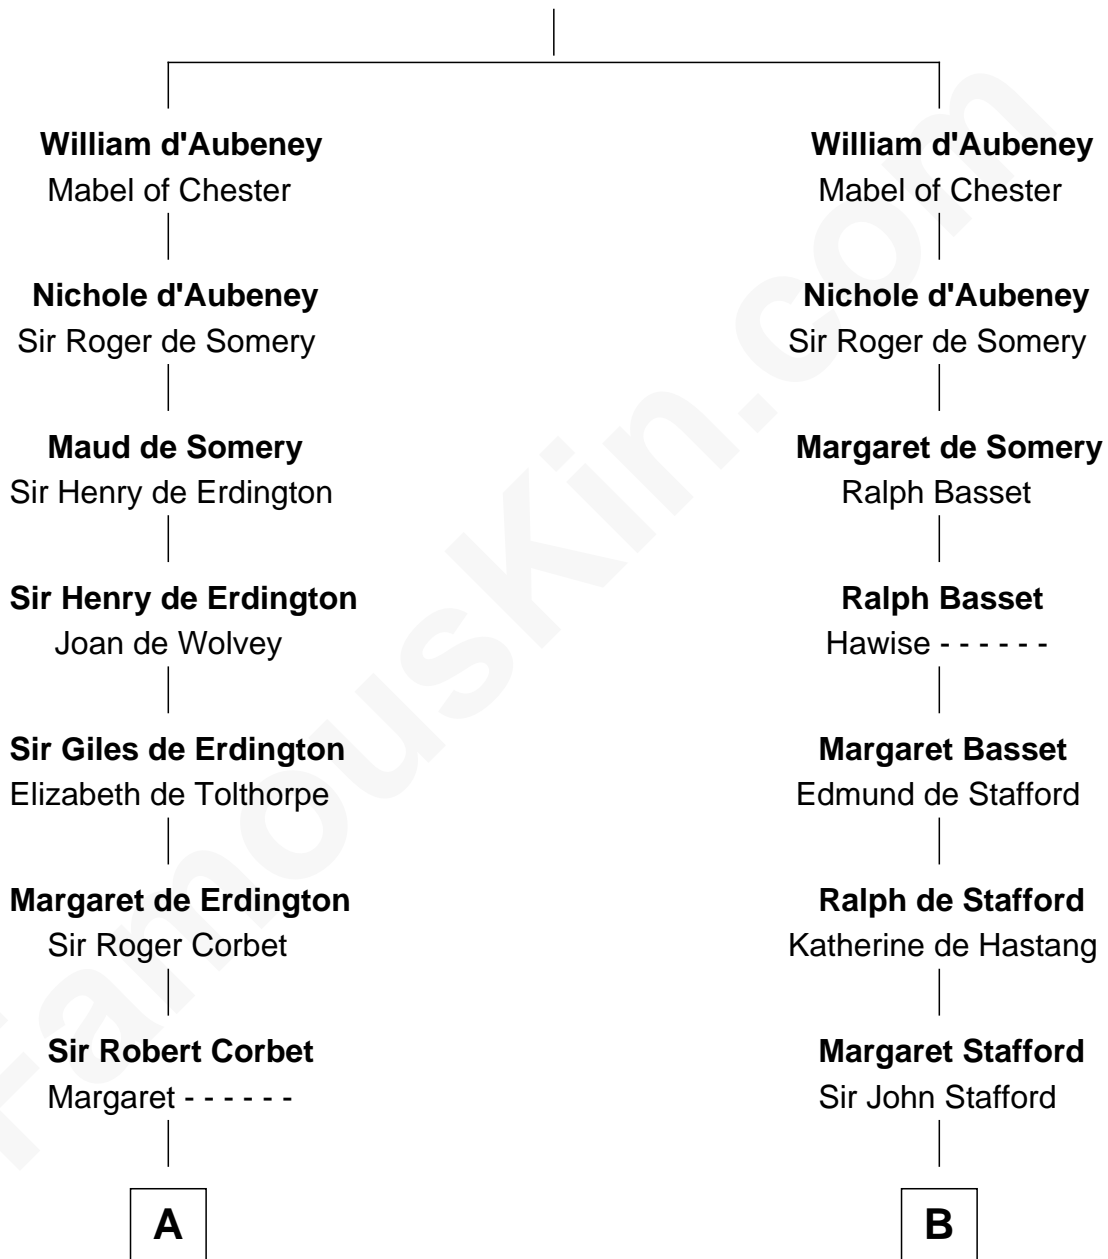

FamousKin.com

Relationship Chart of

Fitzhugh Lee

40th Governor of Virginia

20th cousin 1 time removed of

Daniel Carroll

Signer of the U.S. Constitution

William d'Aubenev

Maud de St. Hilary

C

Henry Lee
Mary Bland

Col. Henry Lee
Lucy Grymes

Maj. Gen. Henry Lee
Anne Hill Carter

Sydney Smith Lee
Anna Maria Mason

Fitzhugh Lee
40th Governor of Virginia

D

Elizabeth Sewall
William Digges

Anne Digges
Henry Darnall

Eleanor Darnall
Daniel Carroll

Daniel Carroll
Signer of the U.S. Constitution