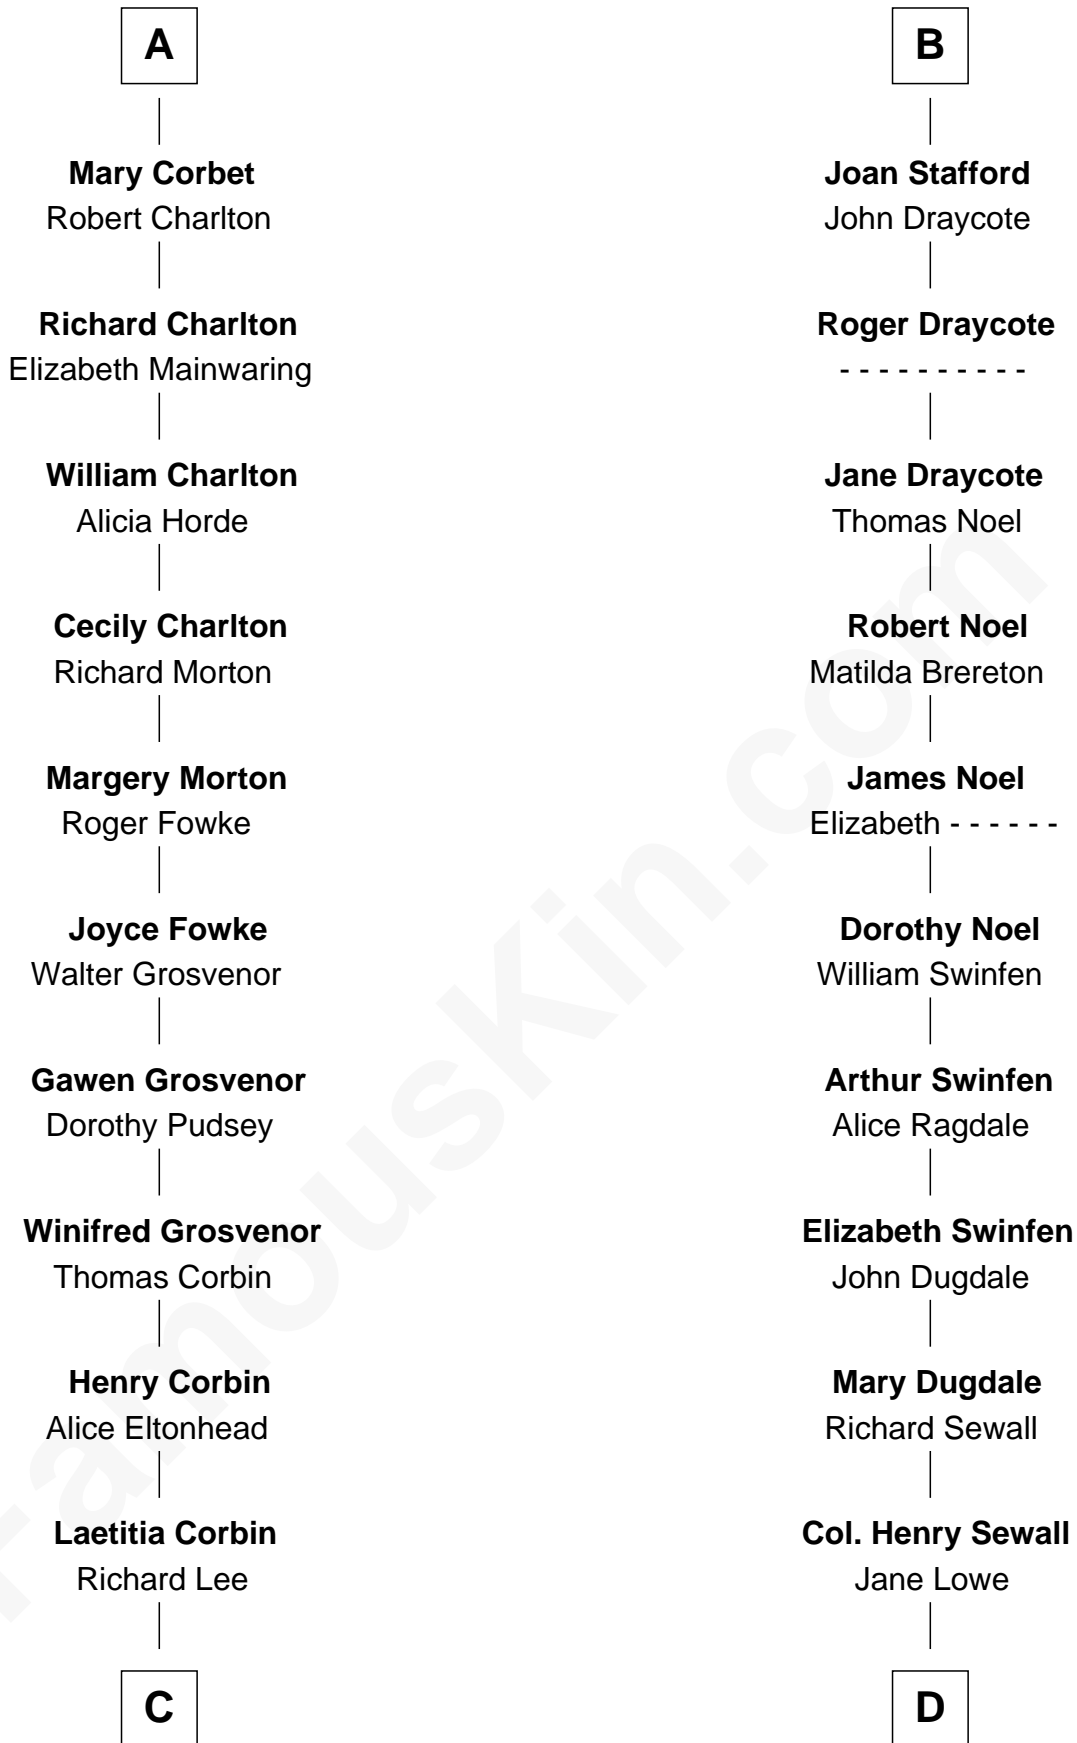

FamousKin.com

Relationship Chart of

Fitzhugh Lee

40th Governor of Virginia

20th cousin 1 time removed of

Daniel Carroll

Signer of the U.S. Constitution

William d'Aubenev

Maud de St. Hilary

C

Henry Lee
Mary Bland

Col. Henry Lee
Lucy Grymes

Maj. Gen. Henry Lee
Anne Hill Carter

Sydney Smith Lee
Anna Maria Mason

Fitzhugh Lee
40th Governor of Virginia

D

Elizabeth Sewall
William Digges

Anne Digges
Henry Darnall

Eleanor Darnall
Daniel Carroll

Daniel Carroll
Signer of the U.S. Constitution