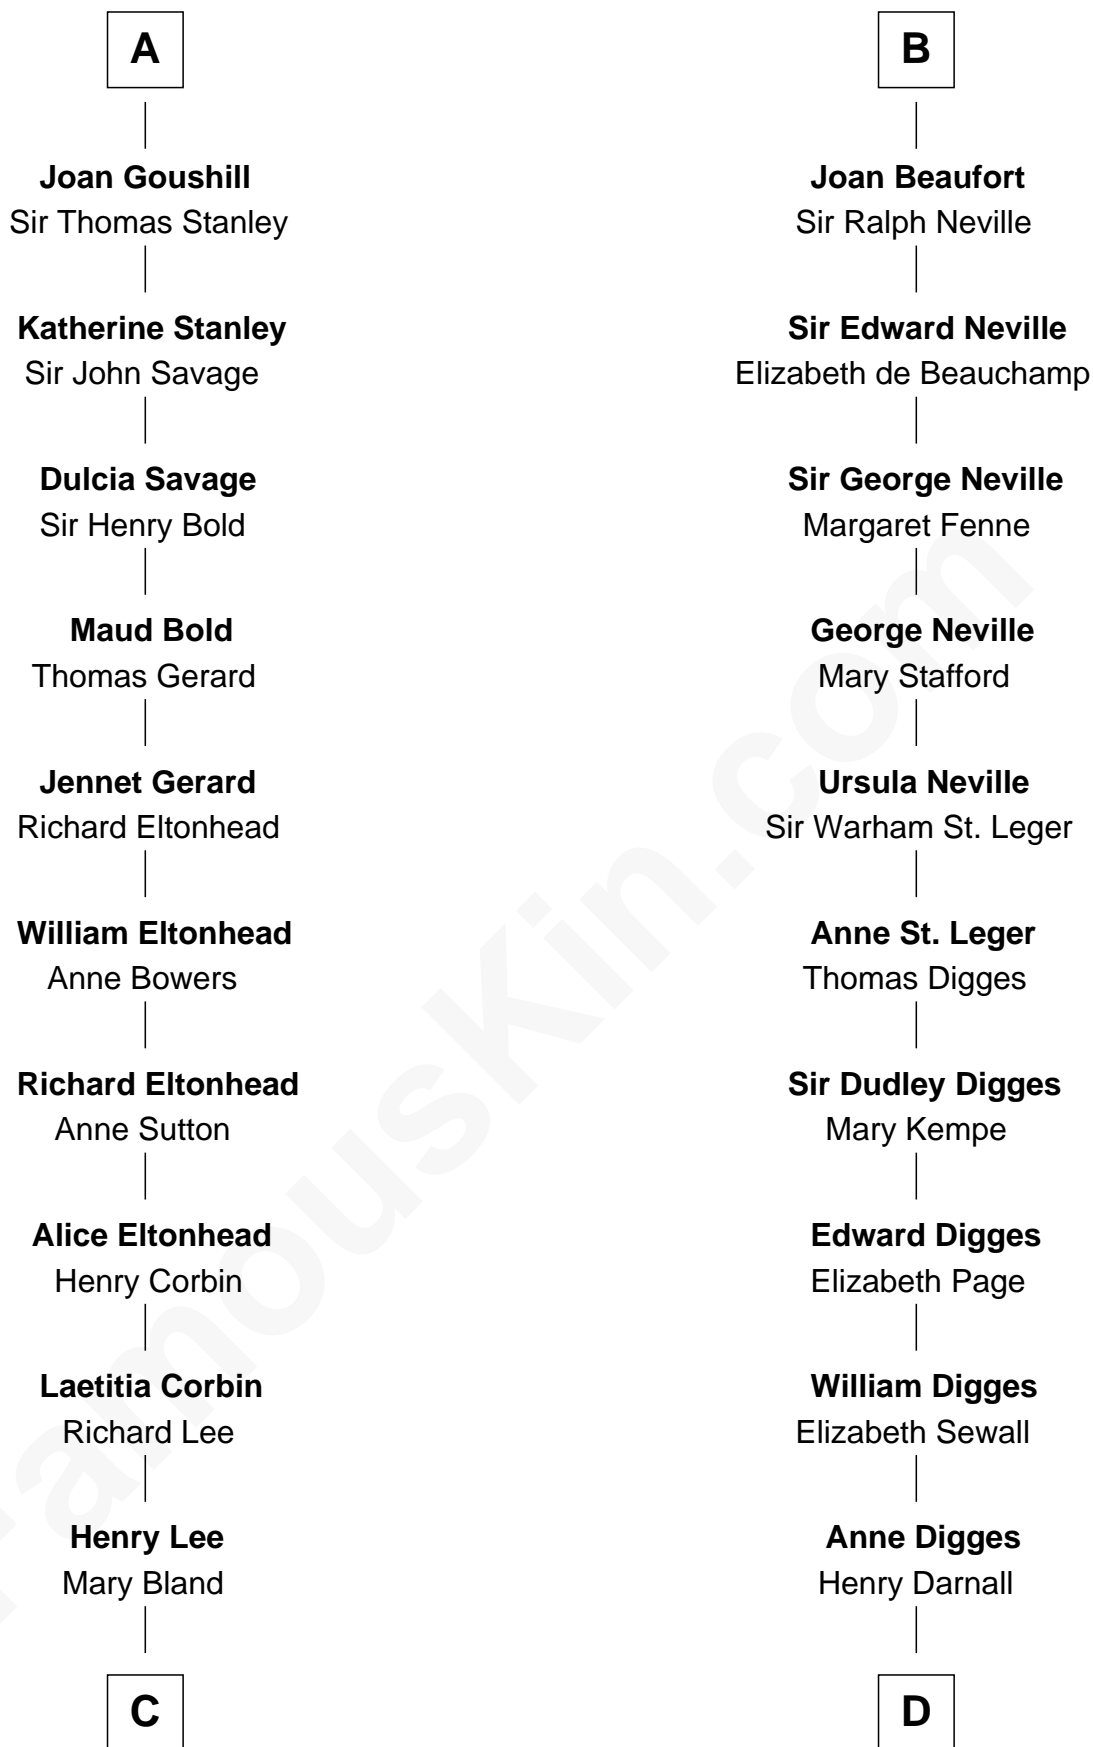

FamousKin.com

Relationship Chart of Fitzhugh Lee

40th Governor of Virginia

18th cousin 2 times removed of

Daniel Carroll

Signer of the U.S. Constitution

C

Col. Henry Lee

Lucy Grymes

Maj. Gen. Henry Lee

Anne Hill Carter

Sydney Smith Lee

Anna Maria Mason

Fitzhugh Lee

40th Governor of Virginia

D