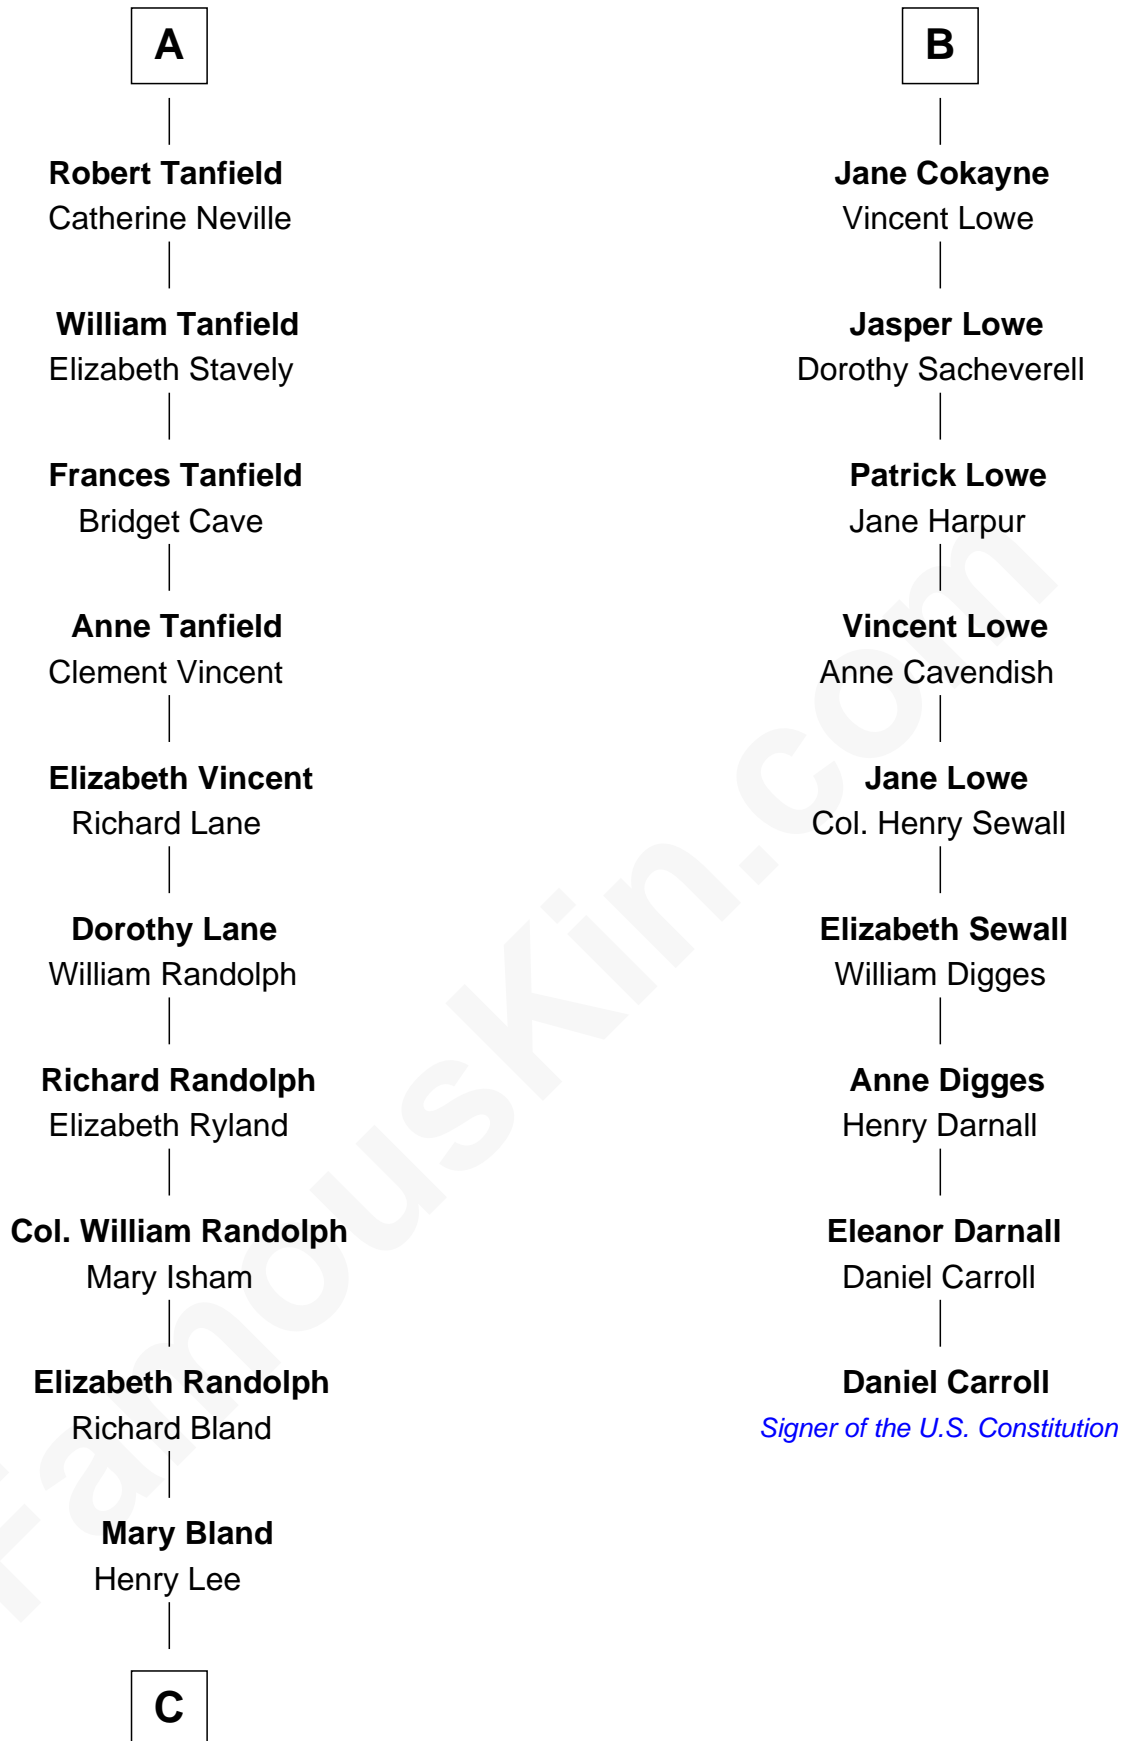

## Relationship Chart of

### Fitzhugh Lee

40th Governor of Virginia

15th cousin 5 times removed of

**Daniel Carroll**

Signer of the U.S. Constitution

**Sir Nicholas Audley**

Joan Martin

**C**