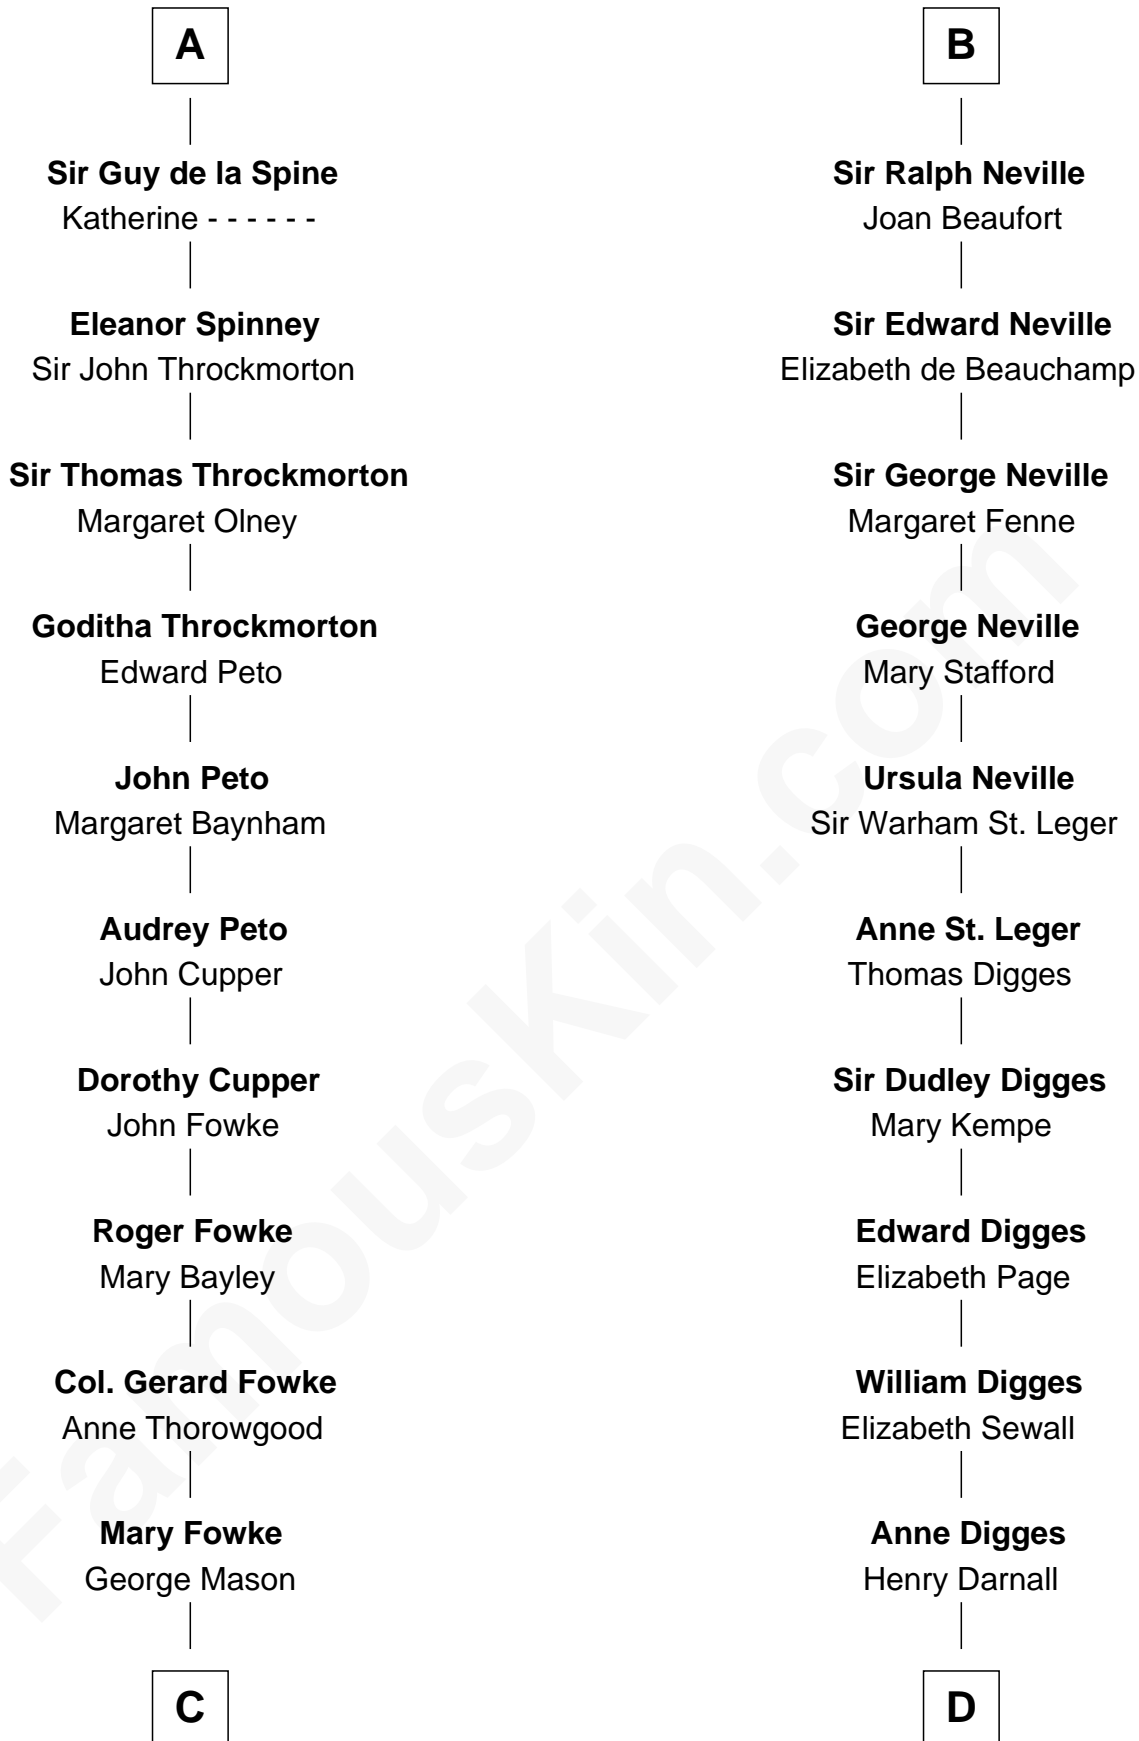

## Relationship Chart of

### Fitzhugh Lee

40th Governor of Virginia

18th cousin 3 times removed of

### John Carroll

Founder of Georgetown University

**C**

**George Mason**  
Ann Thompson

**George Mason**  
Anne Eilbeck

**Gen. John Mason**  
Anne Maria Murray

**Anna Maria Mason**  
Sydney Smith Lee

**Fitzhugh Lee**  
*40th Governor of Virginia*