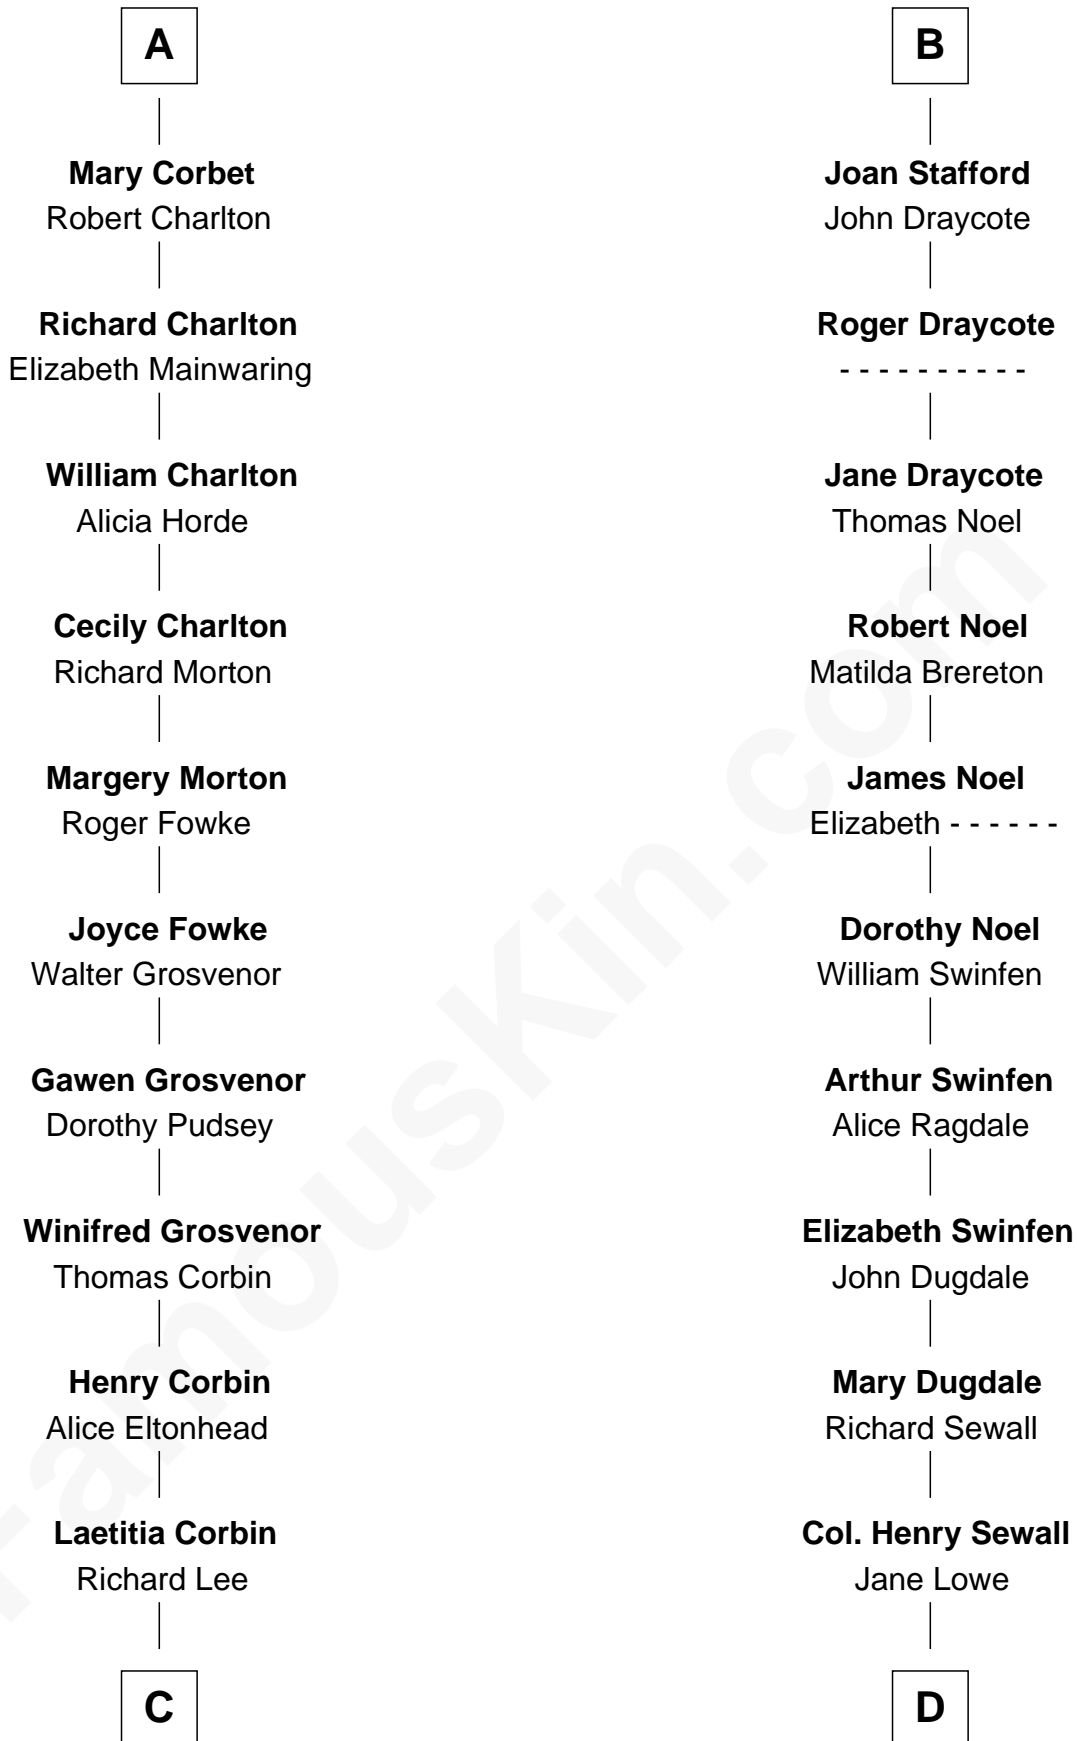

FamousKin.com

Relationship Chart of

Fitzhugh Lee

40th Governor of Virginia

20th cousin 1 time removed of

John Carroll

Founder of Georgetown University

John de Somery

Margaret Basset

Edmund de Stafford

Ralph de Stafford

Katherine de Hastang

Margaret Stafford

Sir John Stafford

B

C