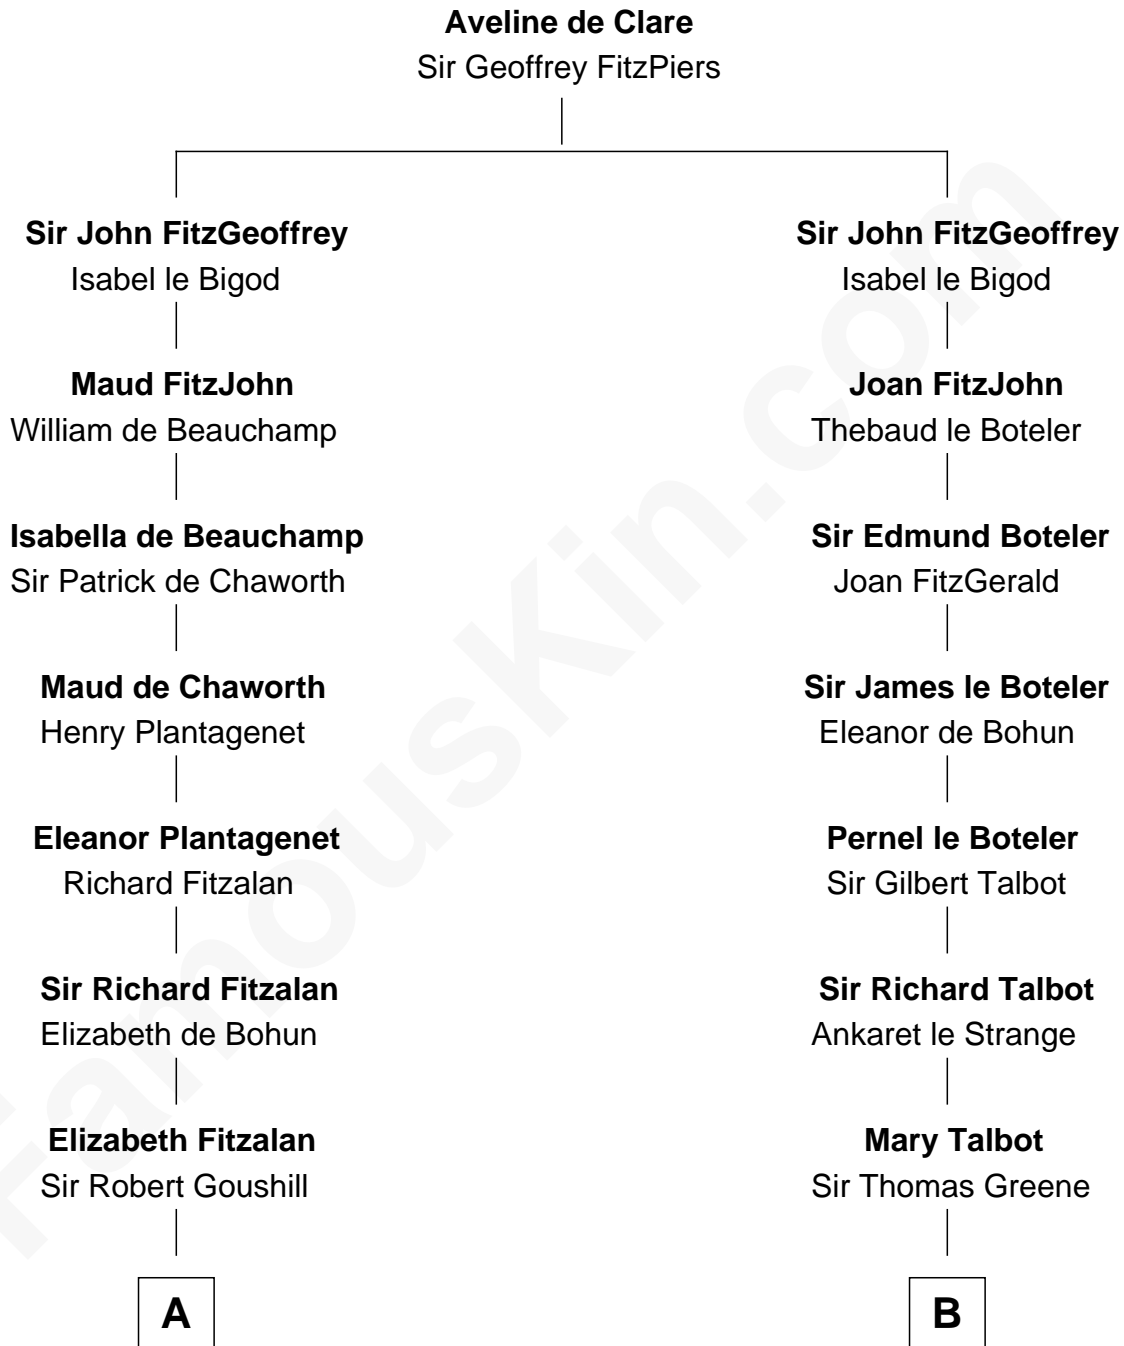

FamousKin.com

Relationship Chart of

Fitzhugh Lee

40th Governor of Virginia

18th cousin 2 times removed of

John Carroll

Founder of Georgetown University