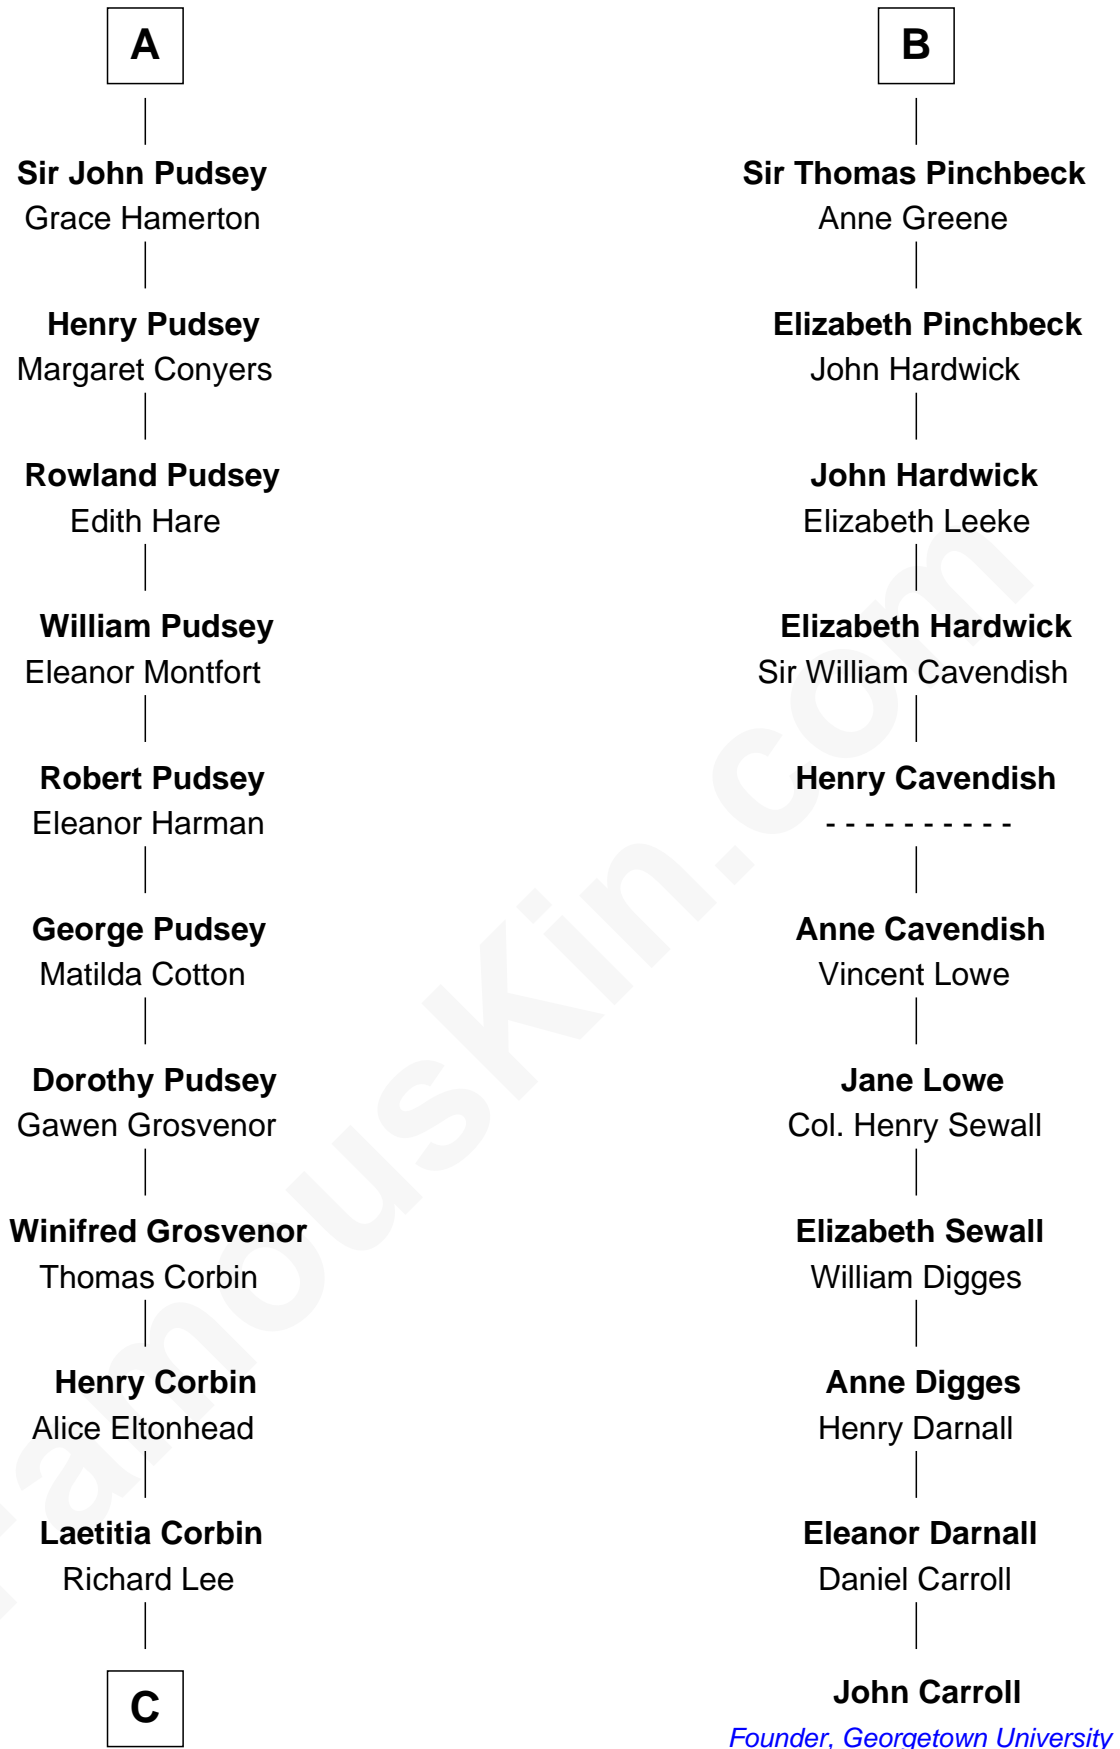

## Relationship Chart of

### Fitzhugh Lee

40th Governor of Virginia

17th cousin 4 times removed of

### John Carroll

Founder of Georgetown University

**C**

Henry Lee  
Mary Bland

Col. Henry Lee  
Lucy Grymes

Maj. Gen. Henry Lee  
Anne Hill Carter

Sydney Smith Lee  
Anna Maria Mason

Fitzhugh Lee  
*40th Governor of Virginia*