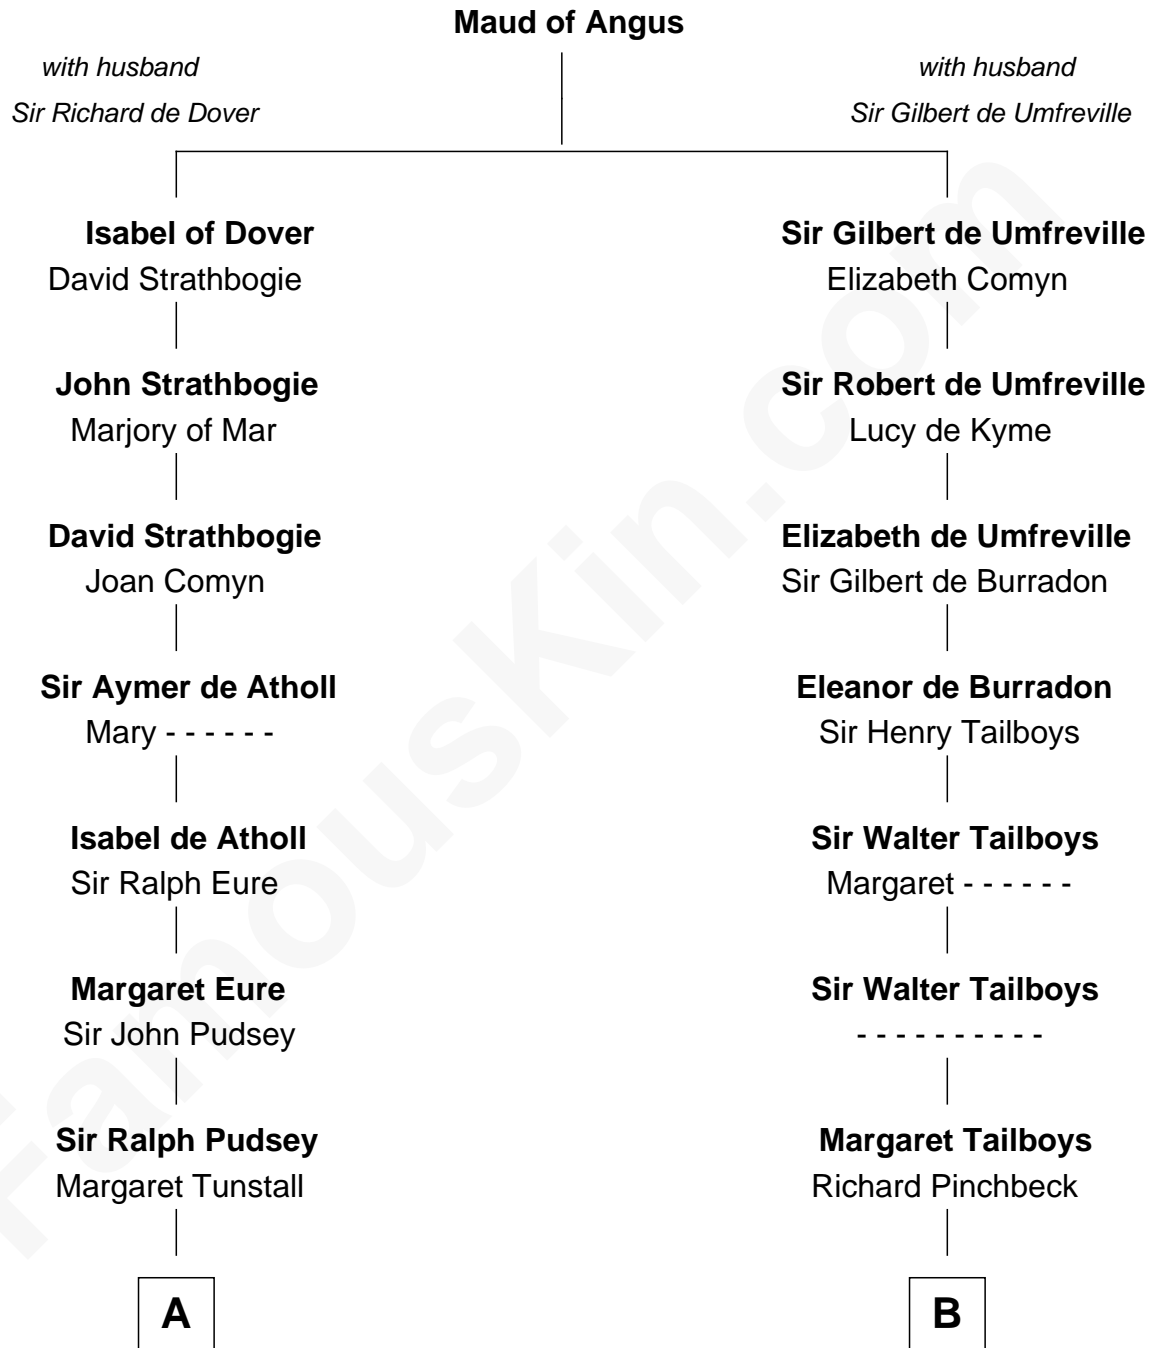

FamousKin.com

Relationship Chart of

Fitzhugh Lee

40th Governor of Virginia

17th cousin 4 times removed of

John Carroll

Founder of Georgetown University