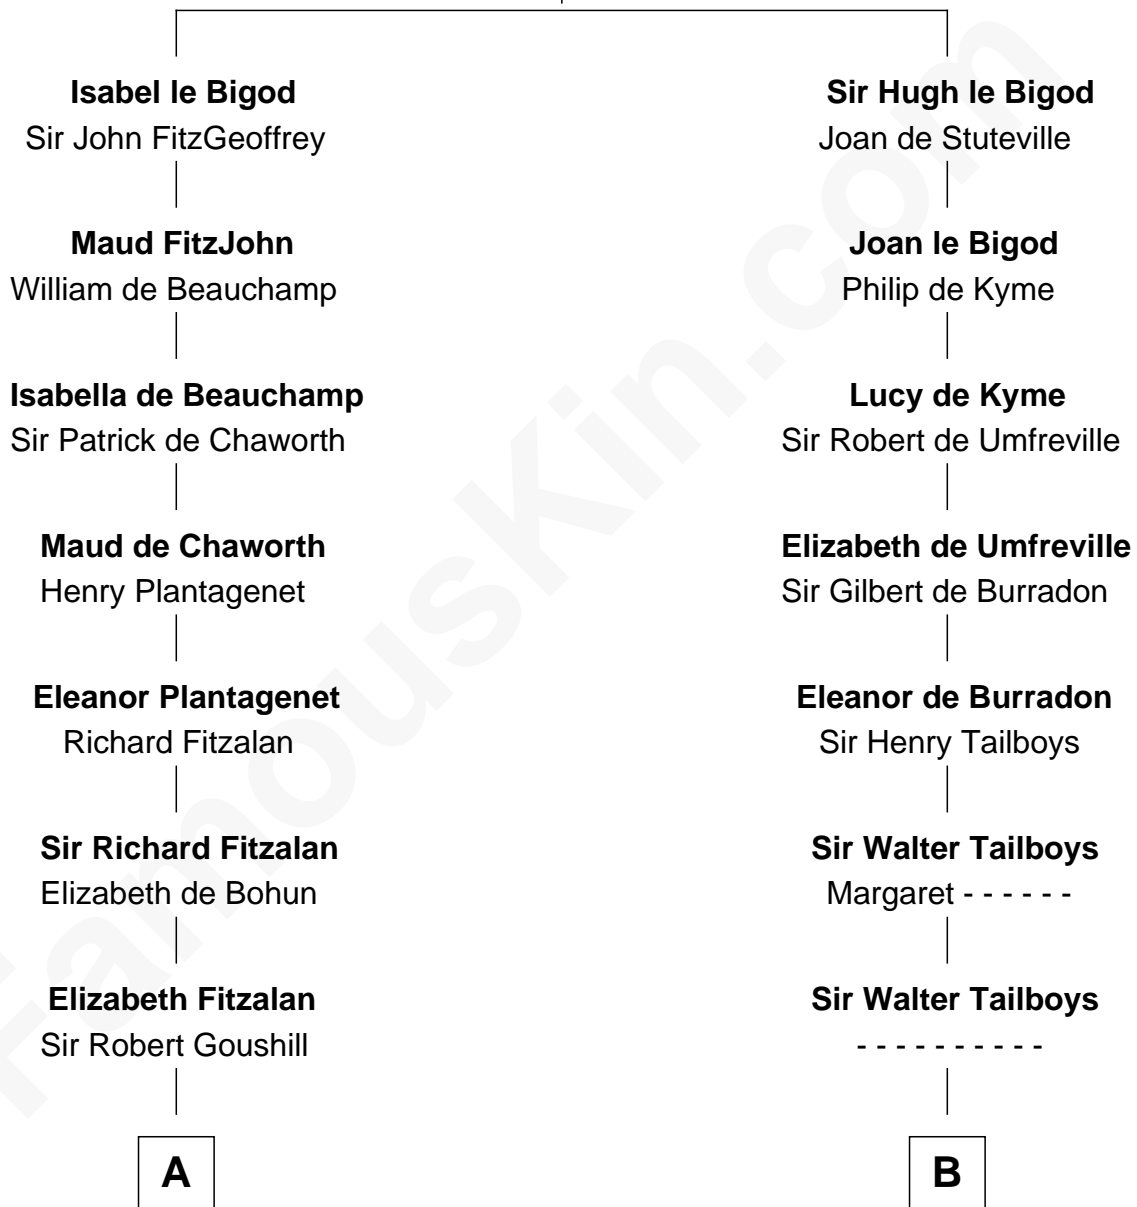

FamousKin.com

Relationship Chart of

Fitzhugh Lee

40th Governor of Virginia

18th cousin 2 times removed of

John Carroll

Founder of Georgetown University

Hugh le Bigod

Maud Marshal

C

Col. Henry Lee

Lucy Grymes

Maj. Gen. Henry Lee

Anne Hill Carter

Sydney Smith Lee

Anna Maria Mason

Fitzhugh Lee

40th Governor of Virginia

D

Eleanor Darnall

Daniel Carroll

John Carroll

Founder, Georgetown University

FamousKin.com