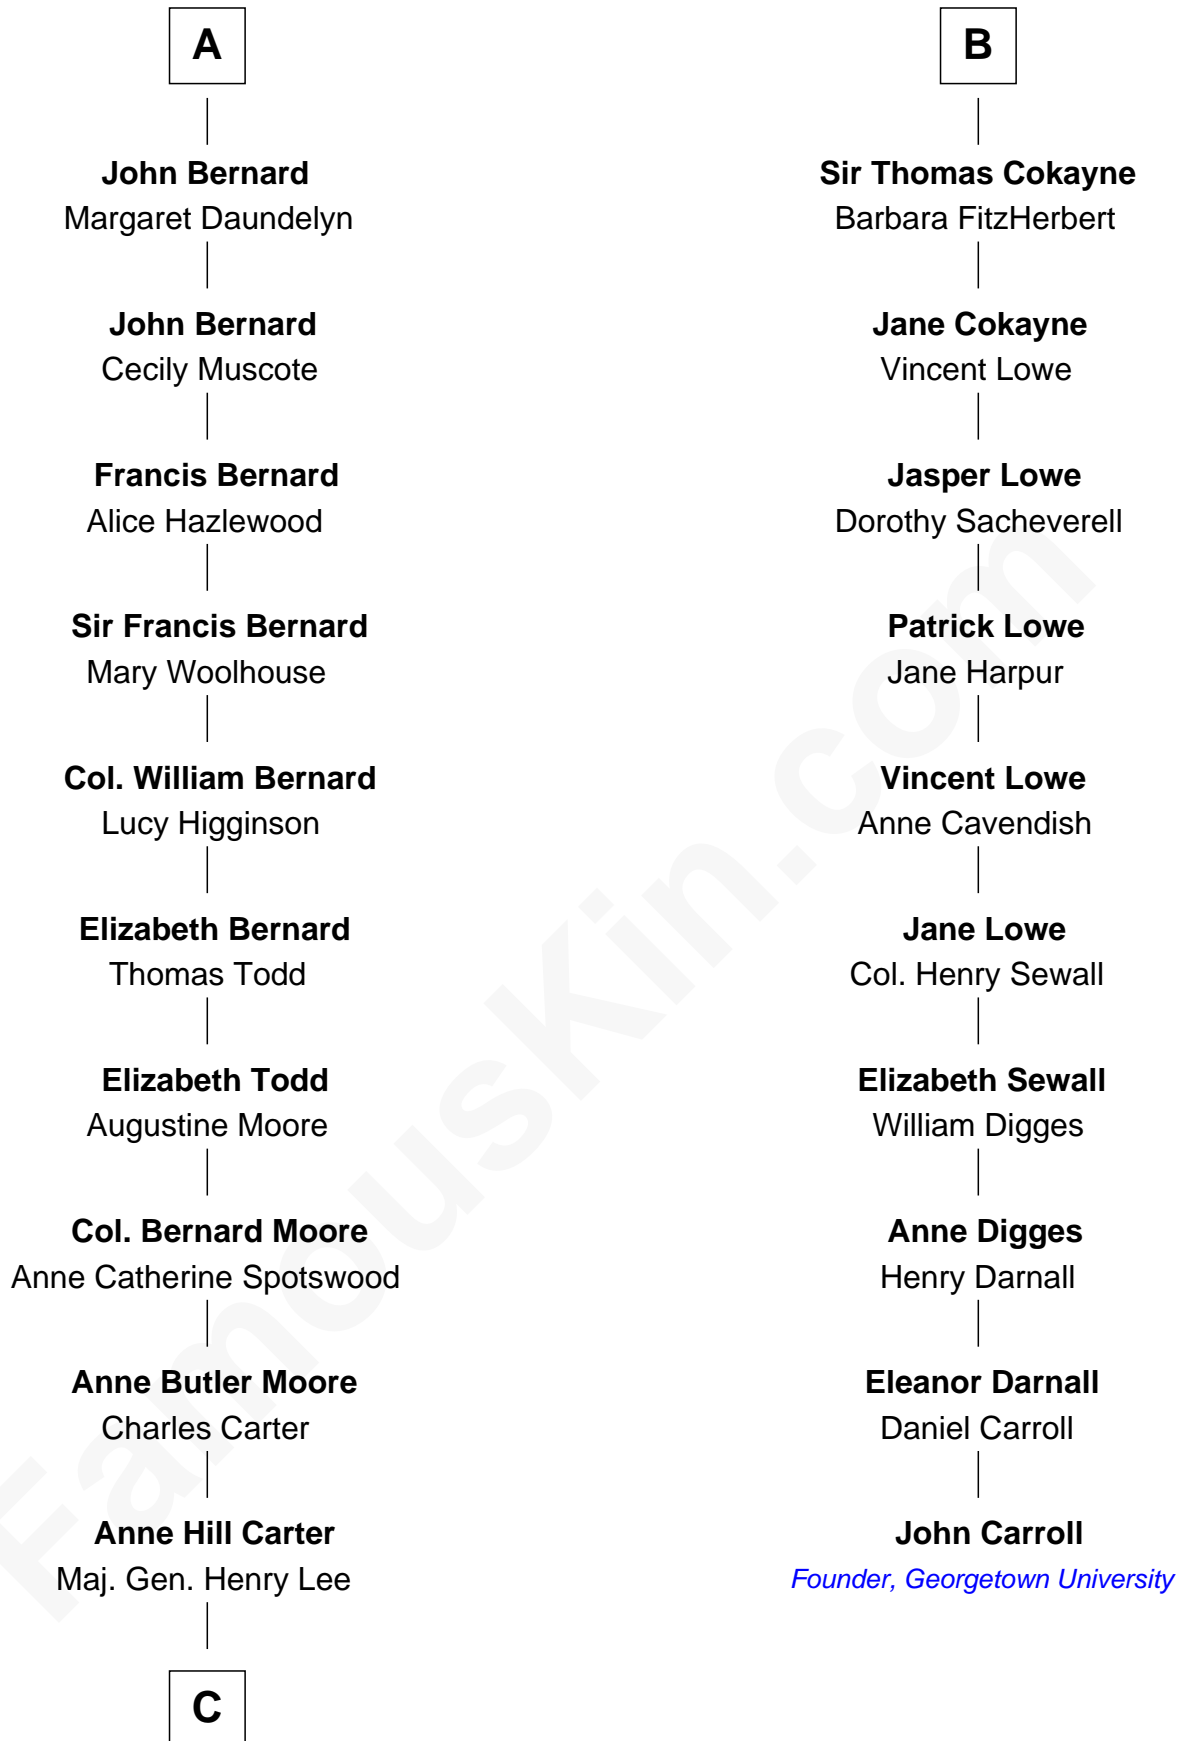

## Relationship Chart of

### Fitzhugh Lee

40th Governor of Virginia

16th cousin 2 times removed of

### John Carroll

Founder of Georgetown University

**Sir Robert de Ros**

Isabel de Aubeney

**C**

—  
**Sydney Smith Lee**  
Anna Maria Mason

—  
**Fitzhugh Lee**  
*40th Governor of Virginia*

FamousKin.com