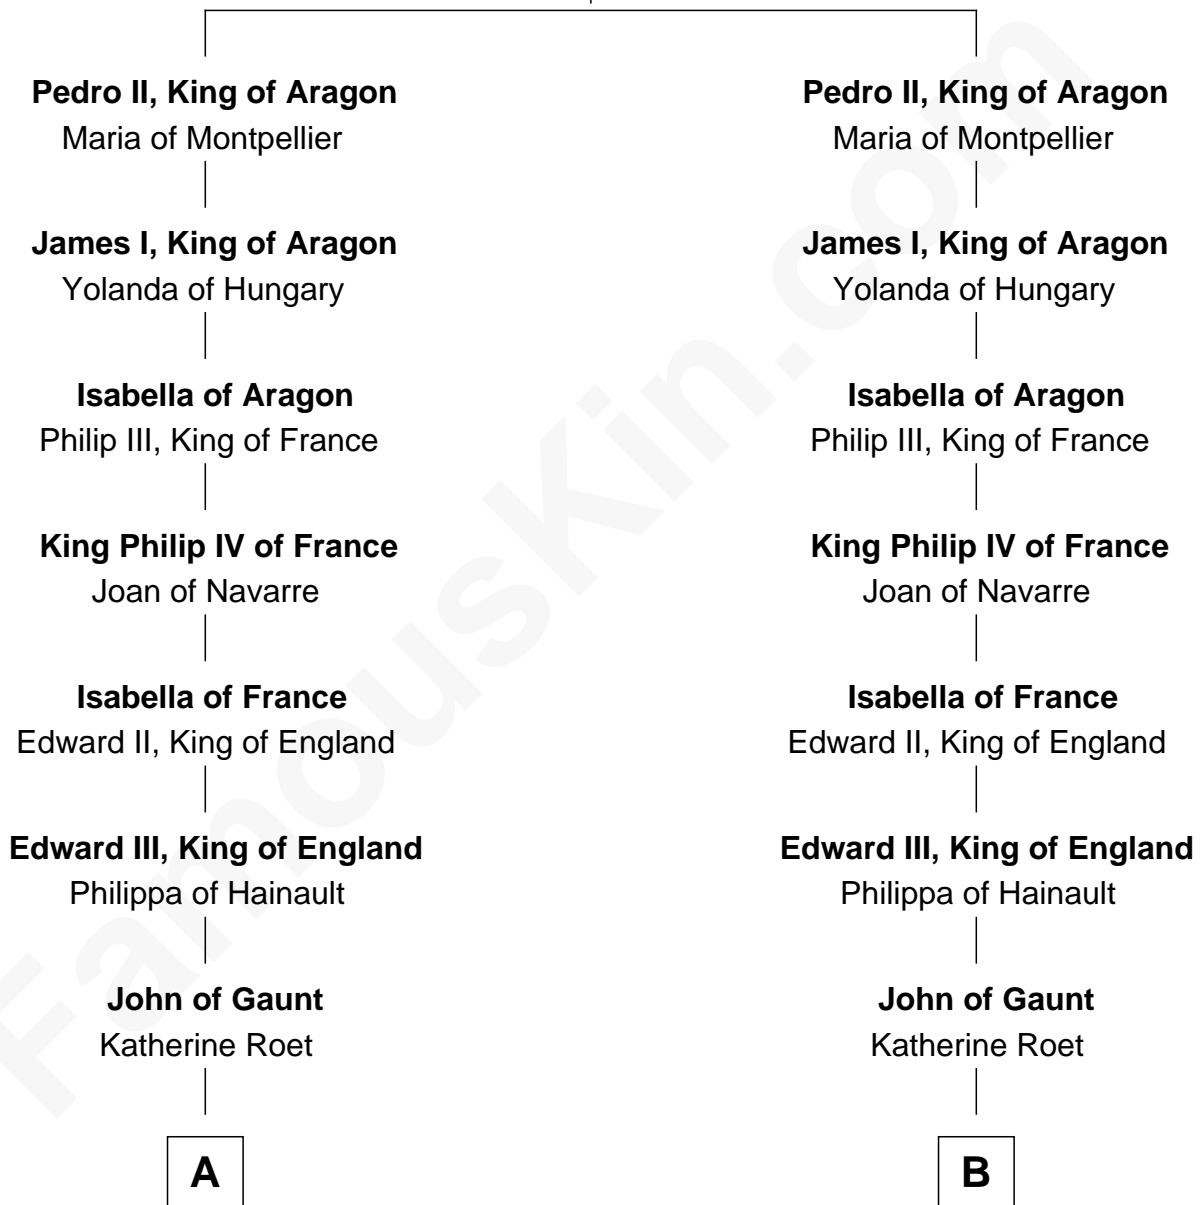

FamousKin.com

Relationship Chart of Fitzhugh Lee

40th Governor of Virginia

18th cousin 3 times removed of

John Carroll

Founder of Georgetown University

Alfonso II, King of Aragon

Sancha of Castile

C

Anne Catherine Spotswood

Col. Bernard Moore

Anne Butler Moore

Charles Carter

Anne Hill Carter

Maj. Gen. Henry Lee

Sydney Smith Lee

Anna Maria Mason

Fitzhugh Lee

40th Governor of Virginia

D

Eleanor Darnall

Daniel Carroll

John Carroll

Founder, Georgetown University