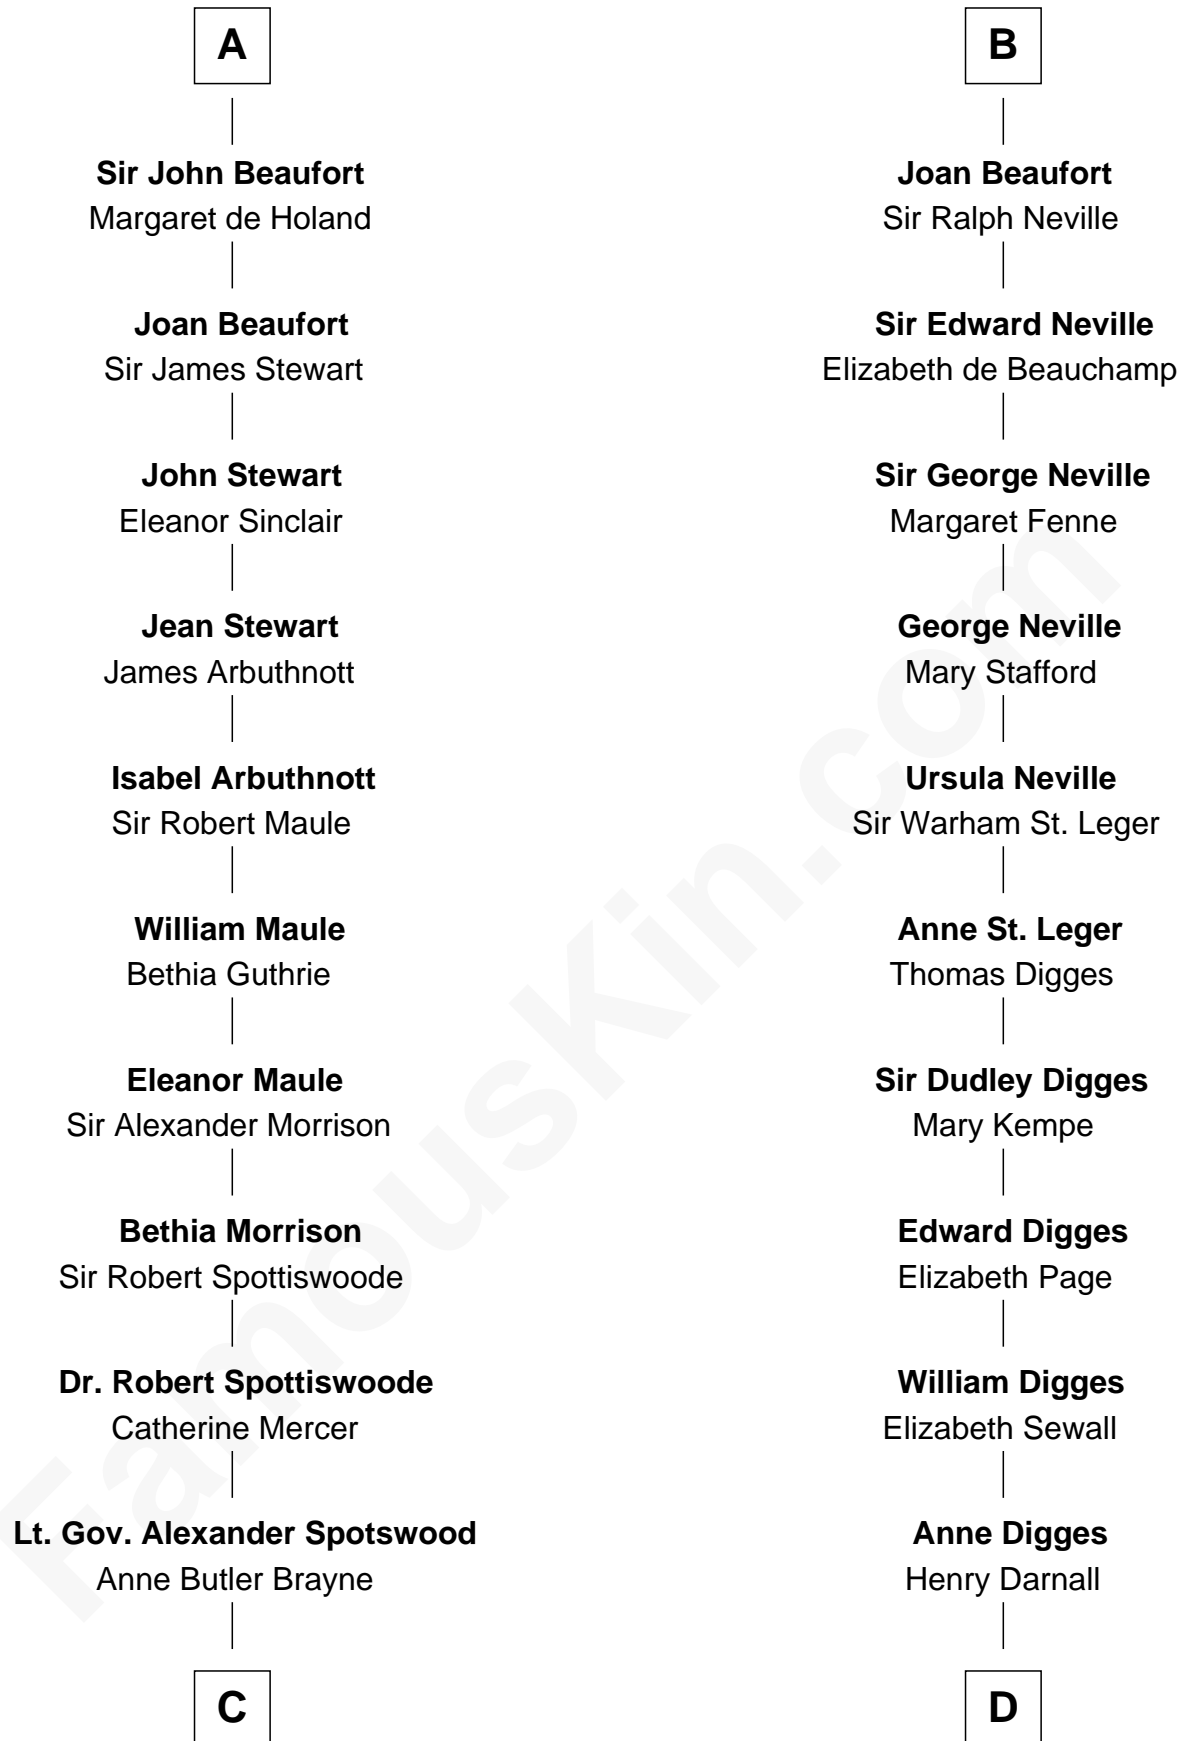

FamousKin.com

Relationship Chart of Fitzhugh Lee

40th Governor of Virginia

18th cousin 3 times removed of

John Carroll

Founder of Georgetown University

Alfonso II, King of Aragon

Sancha of Castile

C

Anne Catherine Spotswood

Col. Bernard Moore

Anne Butler Moore

Charles Carter

Anne Hill Carter

Maj. Gen. Henry Lee

Sydney Smith Lee

Anna Maria Mason

Fitzhugh Lee

40th Governor of Virginia

D

Eleanor Darnall

Daniel Carroll

John Carroll

Founder, Georgetown University