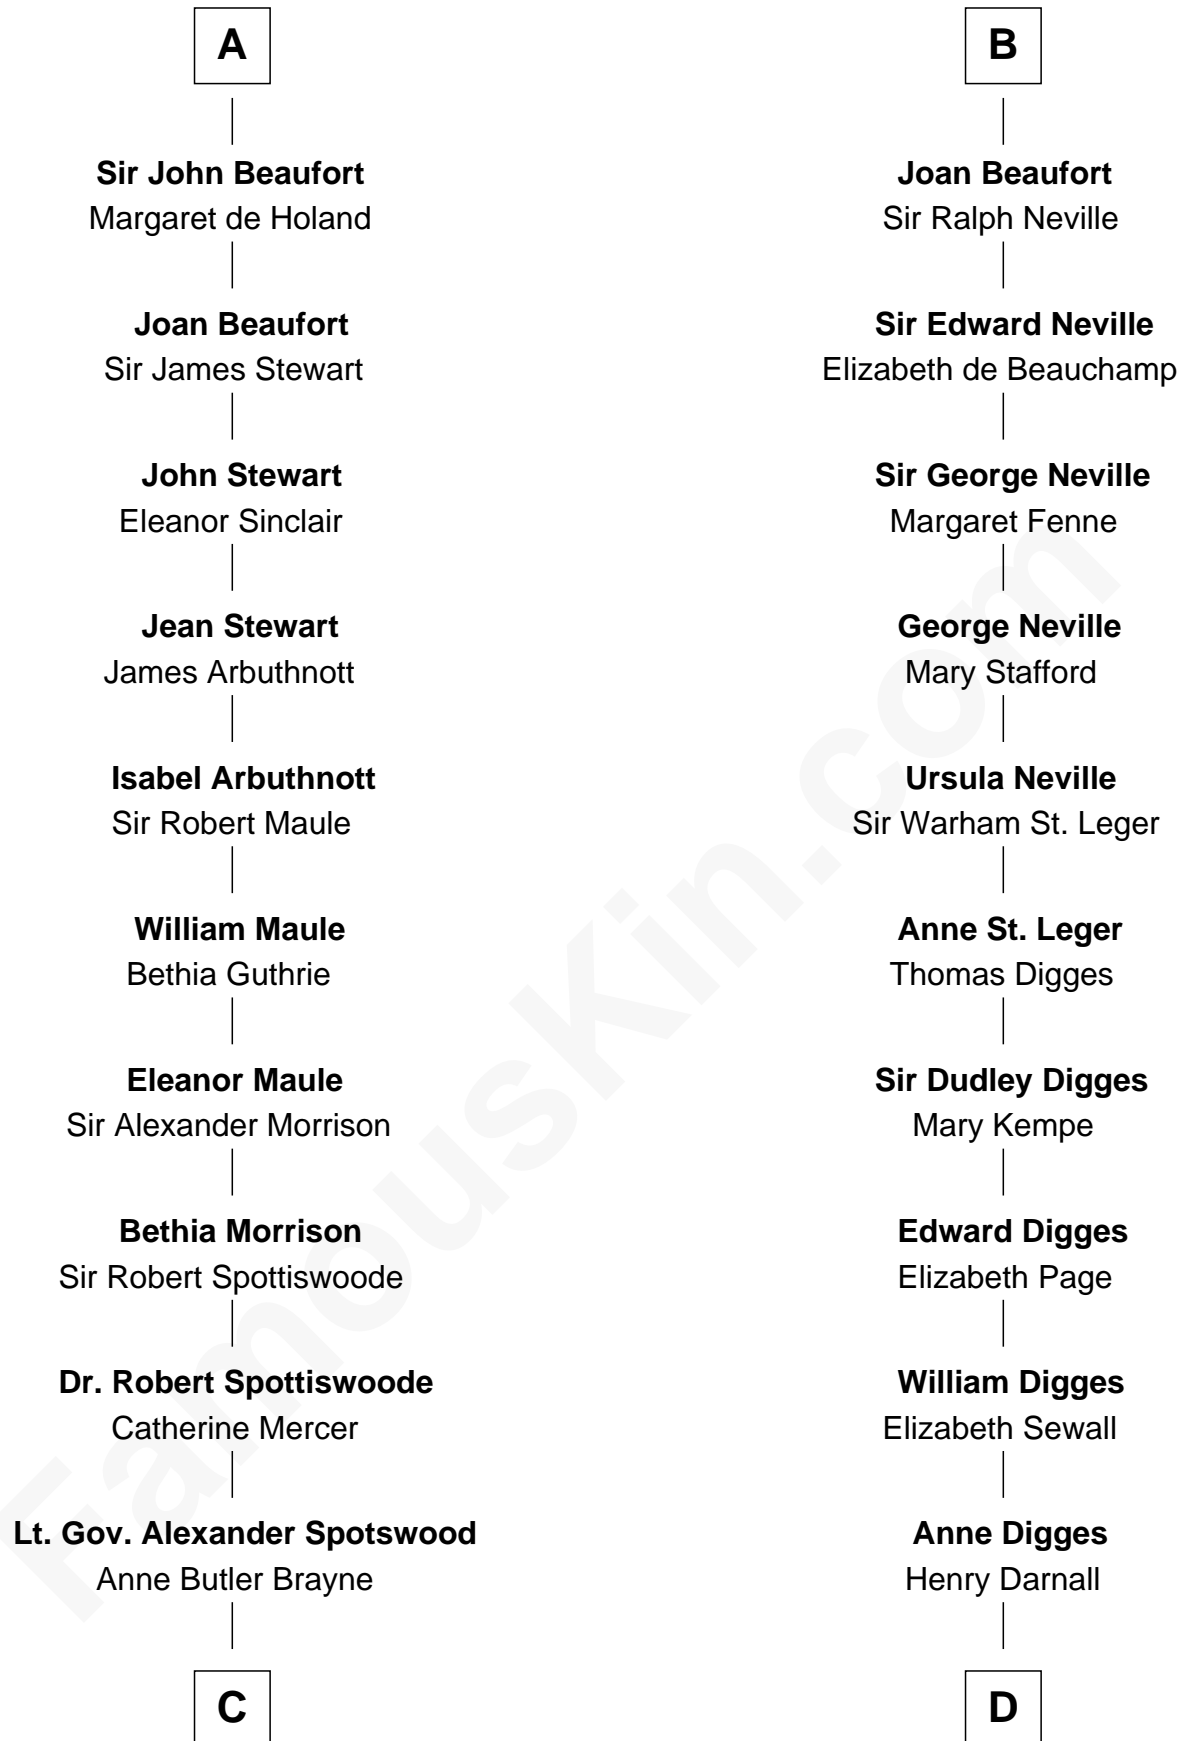

FamousKin.com

Relationship Chart of

Fitzhugh Lee

40th Governor of Virginia

18th cousin 3 times removed of

John Carroll

Founder of Georgetown University

William VIII de Montpellier

Eudoxia Comnenus

C

Anne Catherine Spotswood

Col. Bernard Moore

Anne Butler Moore

Charles Carter

Anne Hill Carter

Maj. Gen. Henry Lee

Sydney Smith Lee

Anna Maria Mason

Fitzhugh Lee

40th Governor of Virginia

D

Eleanor Darnall

Daniel Carroll

John Carroll