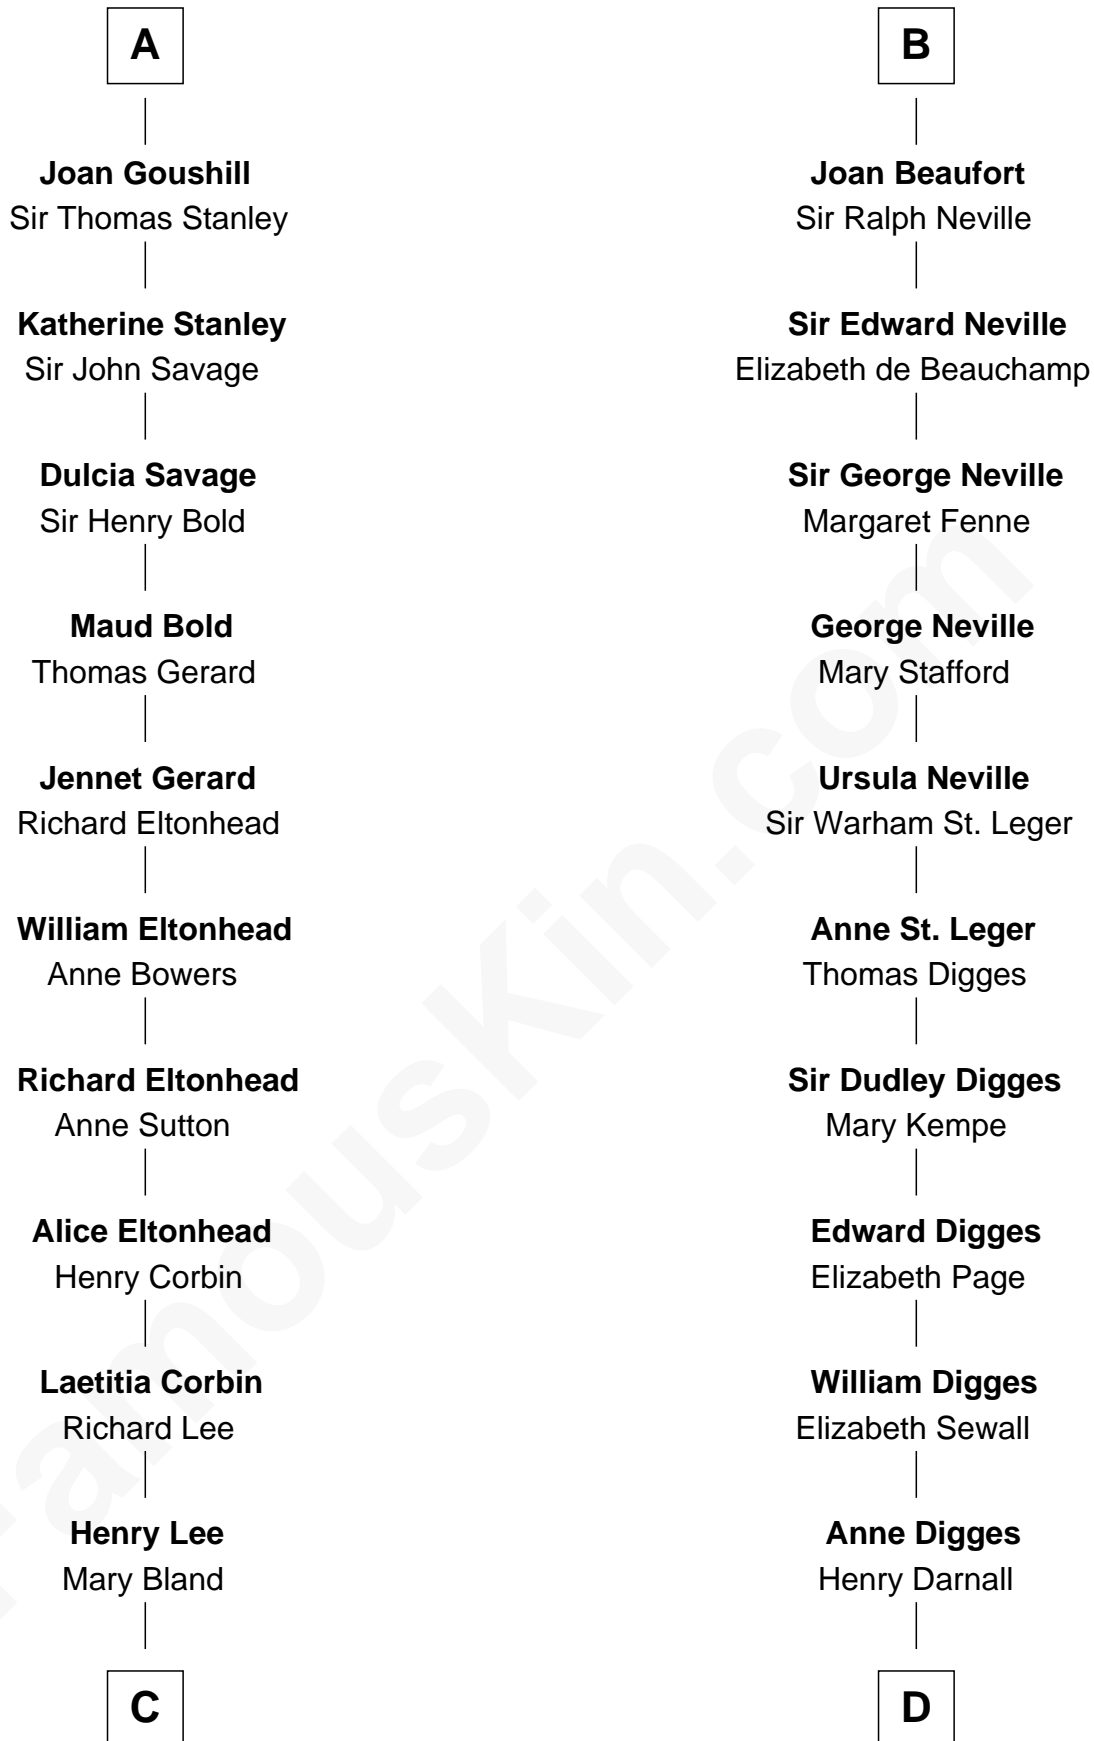

FamousKin.com

Relationship Chart of

Fitzhugh Lee

40th Governor of Virginia

18th cousin 2 times removed of

John Carroll

Founder of Georgetown University

Alfonso VIII of Castile

Eleanor of England

Blanche of Castile
Louis VIII, King of France

Robert I, Count of Artois
Matilda of Brabant

Blanche of Artois
Edmund Plantagenet

Henry Plantagenet
Maud de Chaworth

Eleanor Plantagenet
Richard Fitzalan

Sir Richard Fitzalan
Elizabeth de Bohun

Elizabeth Fitzalan
Sir Robert Goushill

A

Blanche of Castile
Louis VIII, King of France

Louis IX, King of France
Margaret Berenger

Philip III, King of France
Isabella of Aragon

King Philip IV of France
Joan of Navarre

Isabella of France
Edward II, King of England

Edward III, King of England
Philippa of Hainault

John of Gaunt
Katherine Roet

B

C

Col. Henry Lee

Lucy Grymes