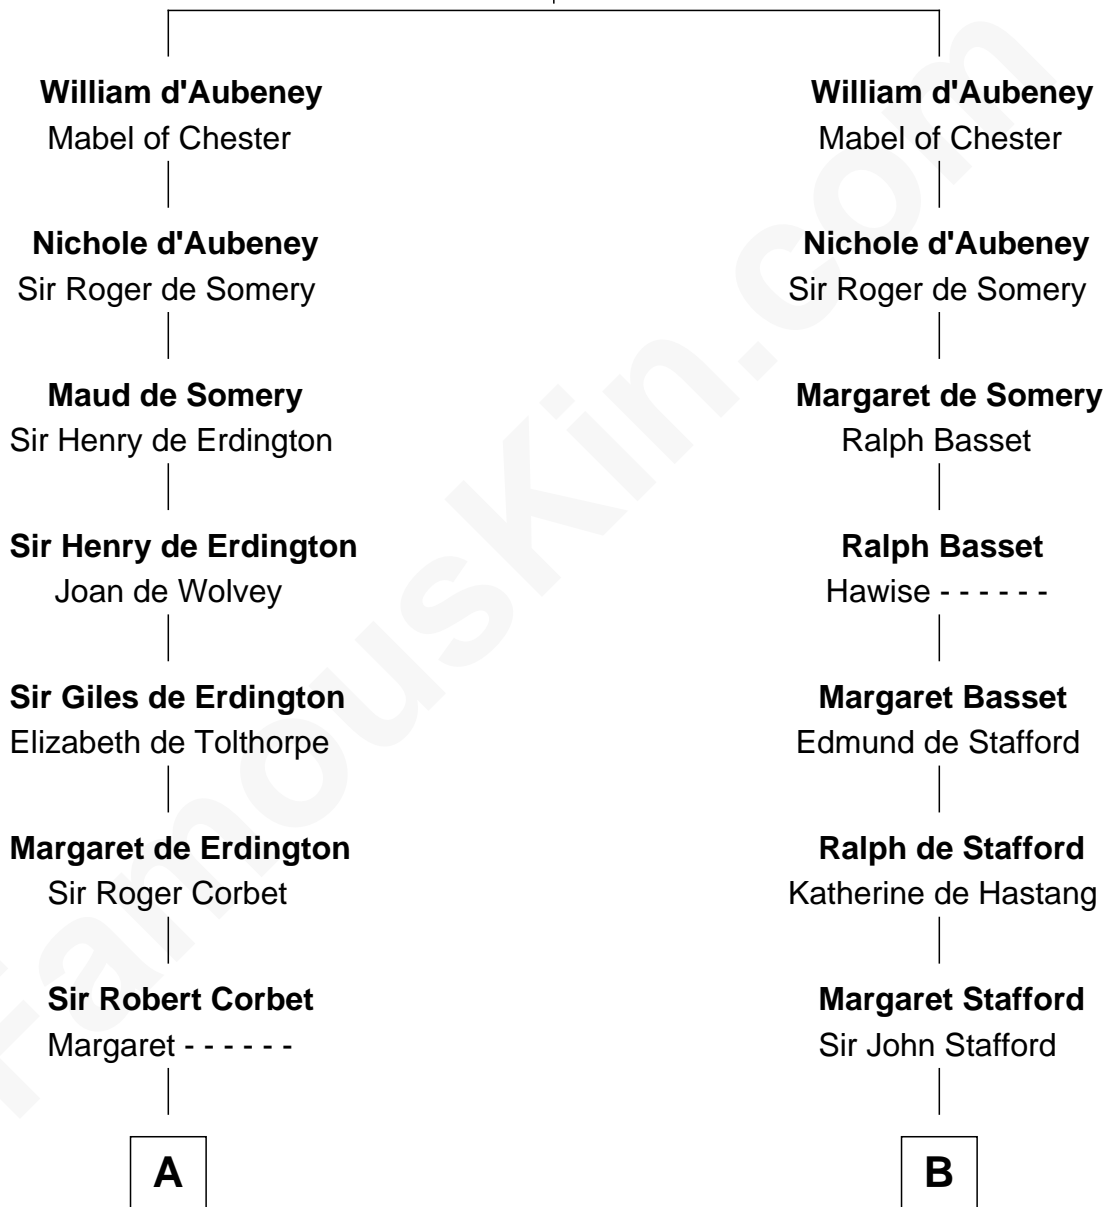

## Relationship Chart of

### Fitzhugh Lee

40th Governor of Virginia

20th cousin 1 time removed of

### John Carroll

Founder of Georgetown University

**William d'Aubenev**

Maud de St. Hilary

**C**

**Henry Lee**  
Mary Bland

**Col. Henry Lee**  
Lucy Grymes

**Maj. Gen. Henry Lee**  
Anne Hill Carter

**Sydney Smith Lee**  
Anna Maria Mason

**Fitzhugh Lee**  
*40th Governor of Virginia*

**D**

**Elizabeth Sewall**  
William Digges

**Anne Digges**  
Henry Darnall

**Eleanor Darnall**  
Daniel Carroll

**John Carroll**  
*Founder, Georgetown University*