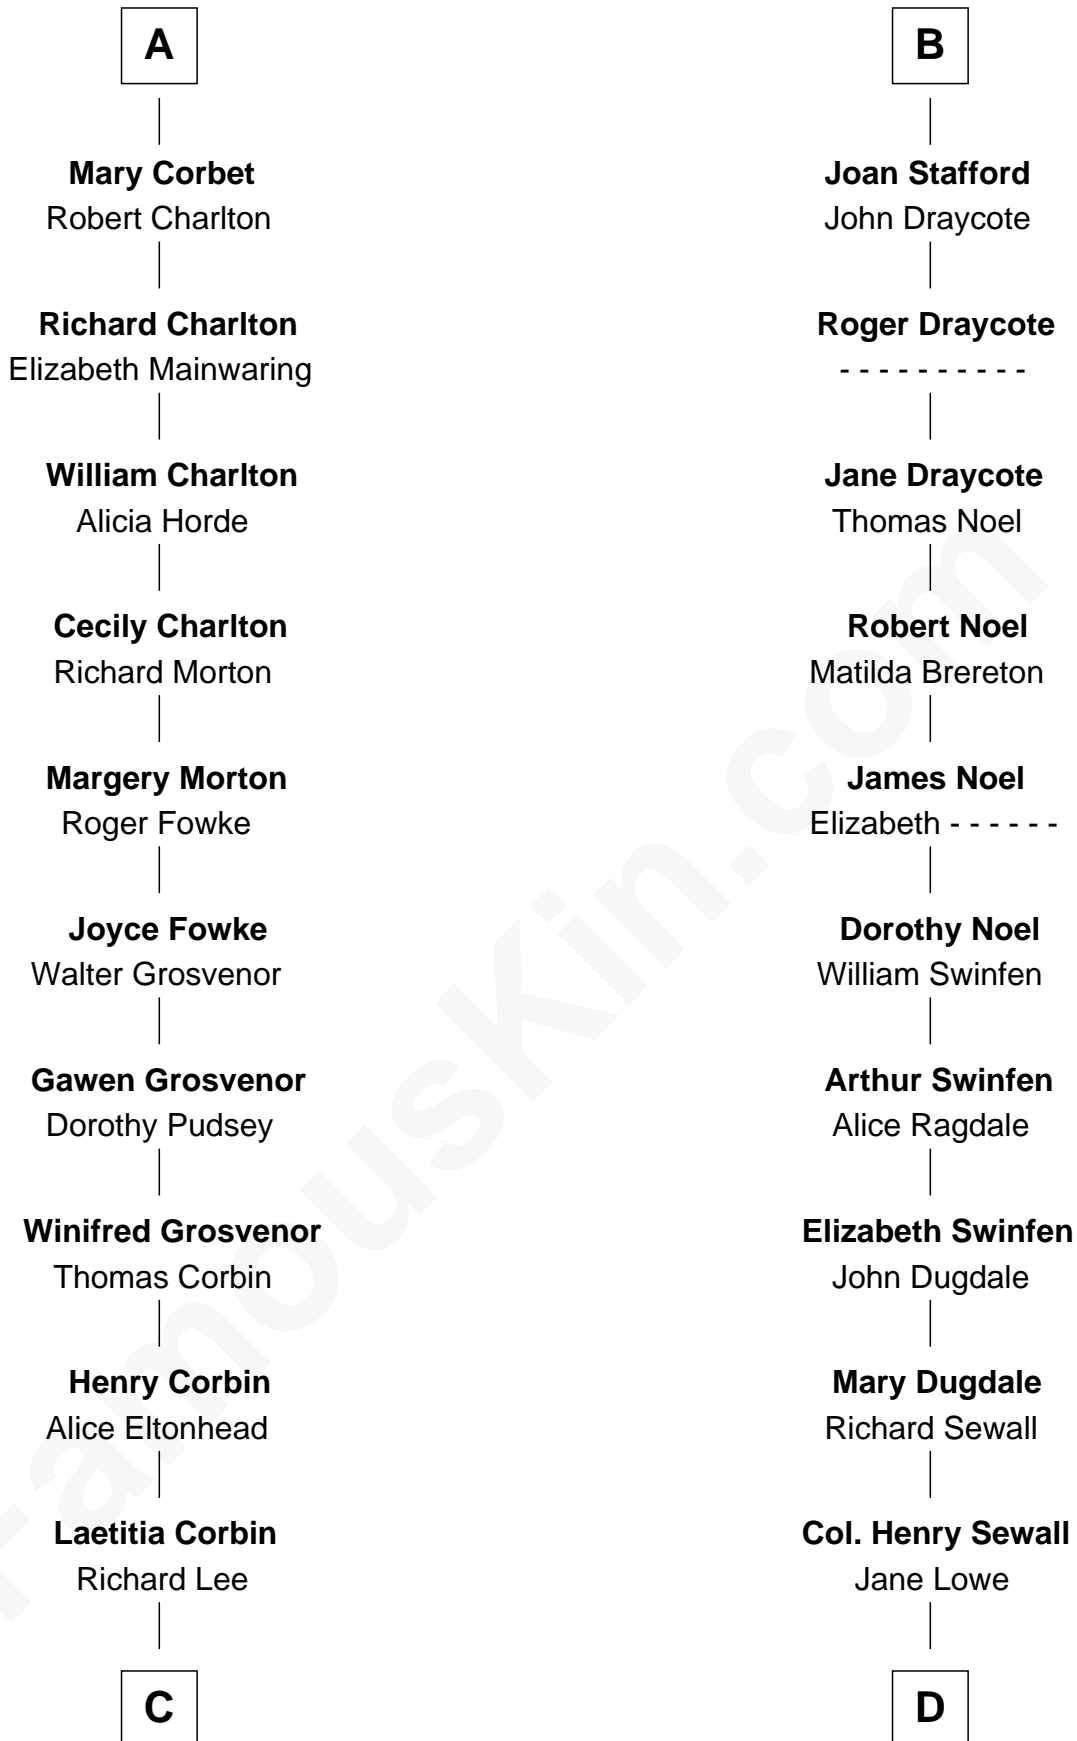

## Relationship Chart of

### Fitzhugh Lee

40th Governor of Virginia

20th cousin 1 time removed of

### John Carroll

Founder of Georgetown University

**William d'Aubenev**

Maud de St. Hilary

**C**

**Henry Lee**  
Mary Bland

**Col. Henry Lee**  
Lucy Grymes

**Maj. Gen. Henry Lee**  
Anne Hill Carter

**Sydney Smith Lee**  
Anna Maria Mason

**Fitzhugh Lee**  
*40th Governor of Virginia*

**D**

**Elizabeth Sewall**  
William Digges

**Anne Digges**  
Henry Darnall

**Eleanor Darnall**  
Daniel Carroll

**John Carroll**  
*Founder, Georgetown University*