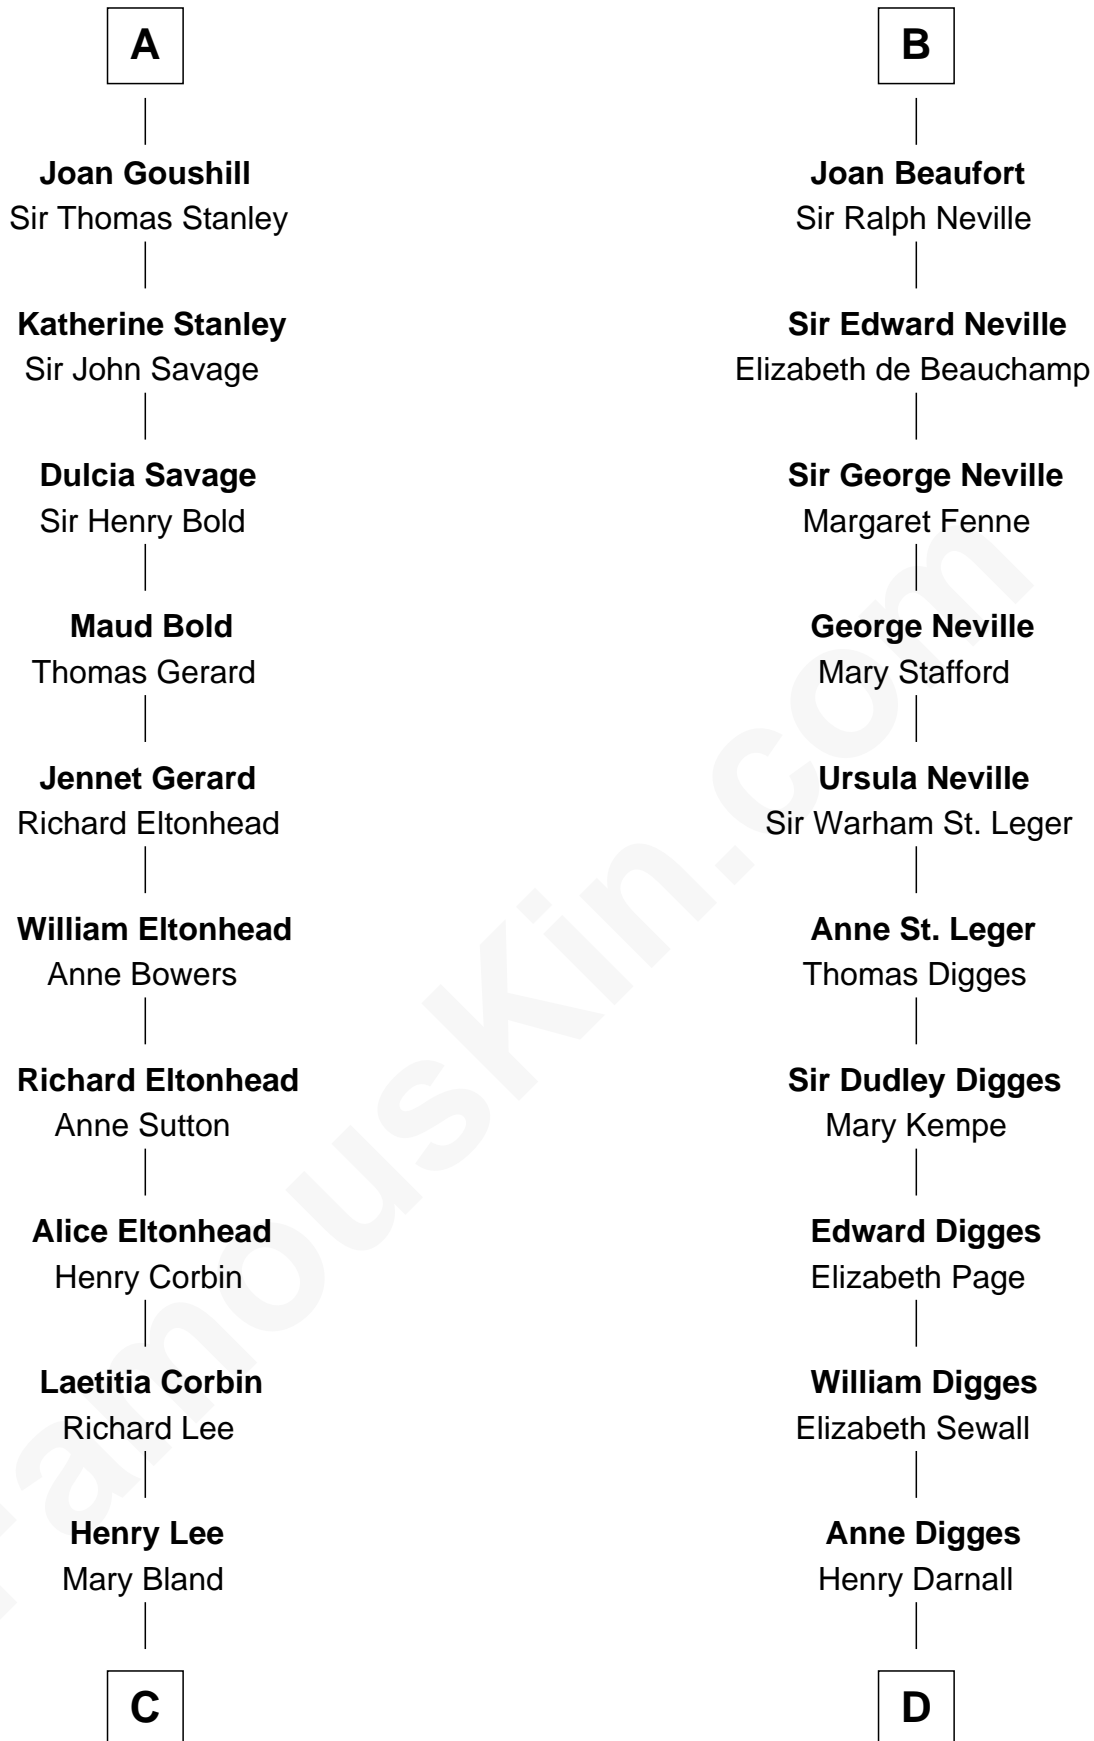

FamousKin.com

Relationship Chart of

Fitzhugh Lee

40th Governor of Virginia

18th cousin 2 times removed of

John Carroll

Founder of Georgetown University

C

Col. Henry Lee

Lucy Grymes

Maj. Gen. Henry Lee

Anne Hill Carter

Sydney Smith Lee

Anna Maria Mason

Fitzhugh Lee

40th Governor of Virginia