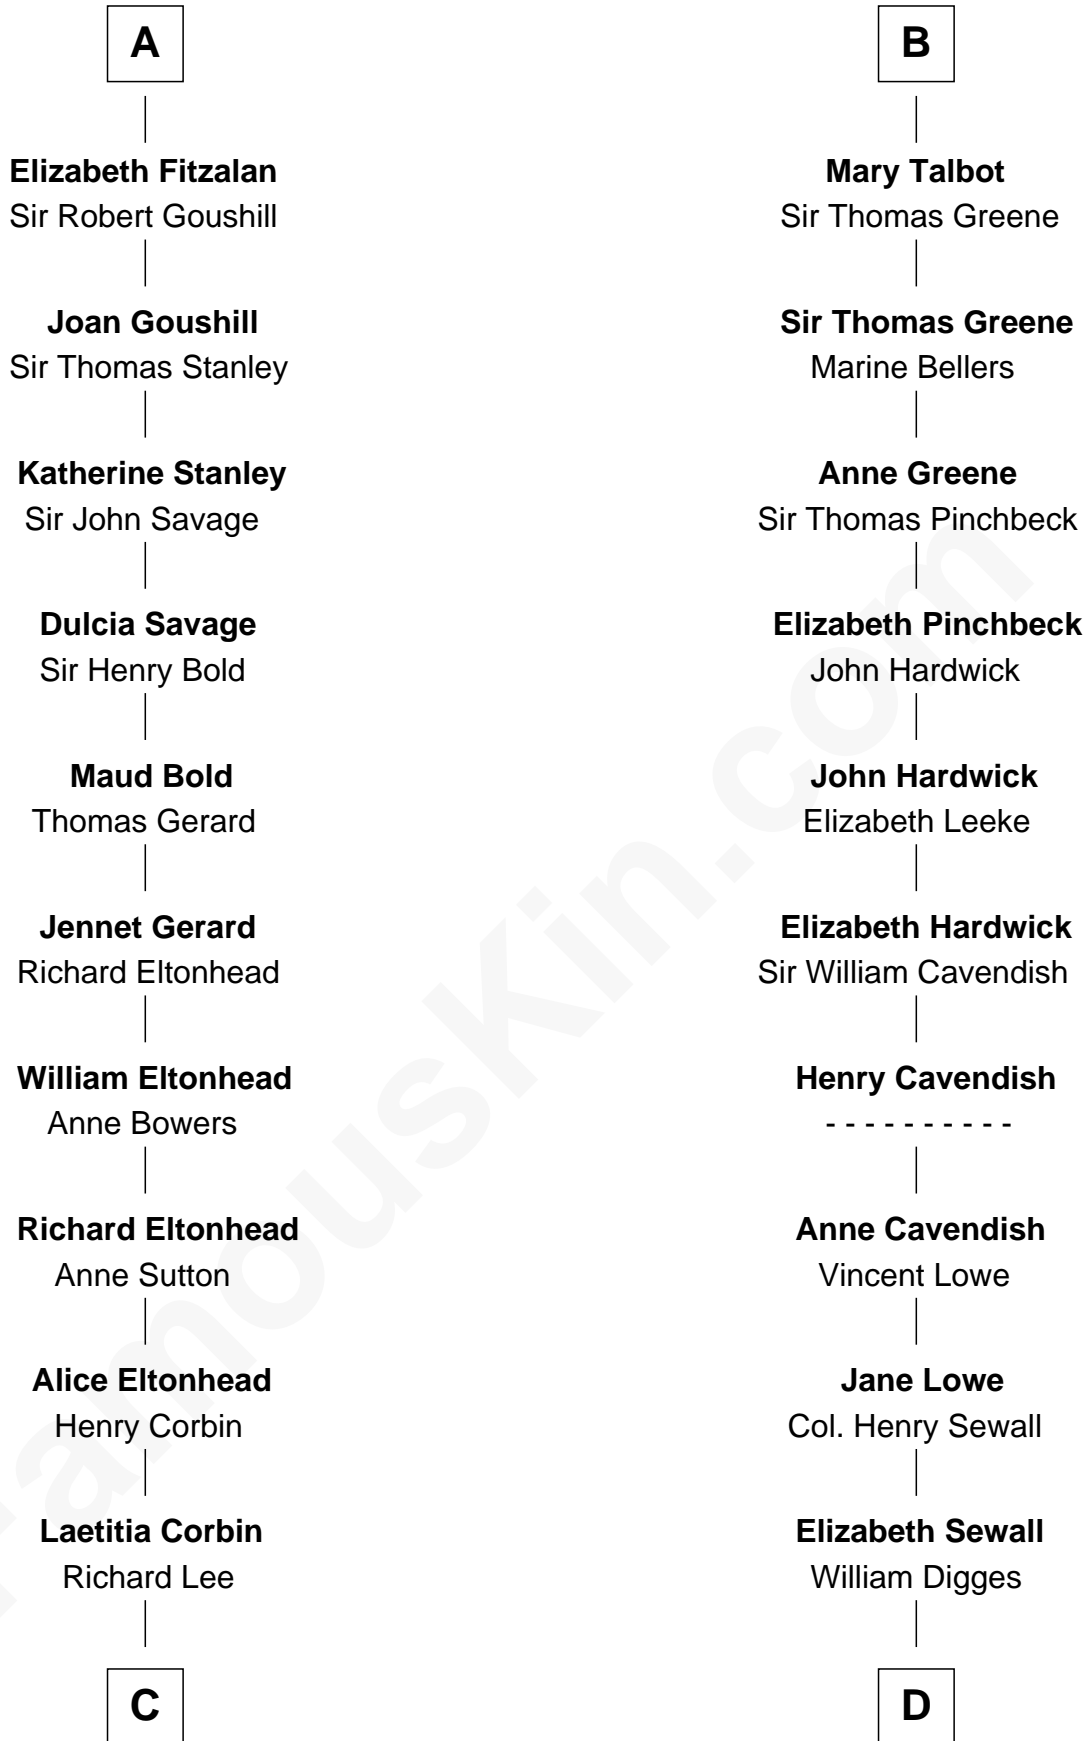

# FamousKin.com Relationship Chart of Fitzhugh Lee

40th Governor of Virginia

19th cousin 2 times removed of

**John Carroll**

Founder of Georgetown University

**Piers de Lutegareshale**

Maud de Mandeville

**C**

**Henry Lee**  
Mary Bland

**Col. Henry Lee**  
Lucy Grymes

**Maj. Gen. Henry Lee**  
Anne Hill Carter

**Sydney Smith Lee**  
Anna Maria Mason

**Fitzhugh Lee**  
*40th Governor of Virginia*

**D**

**Anne Digges**  
Henry Darnall