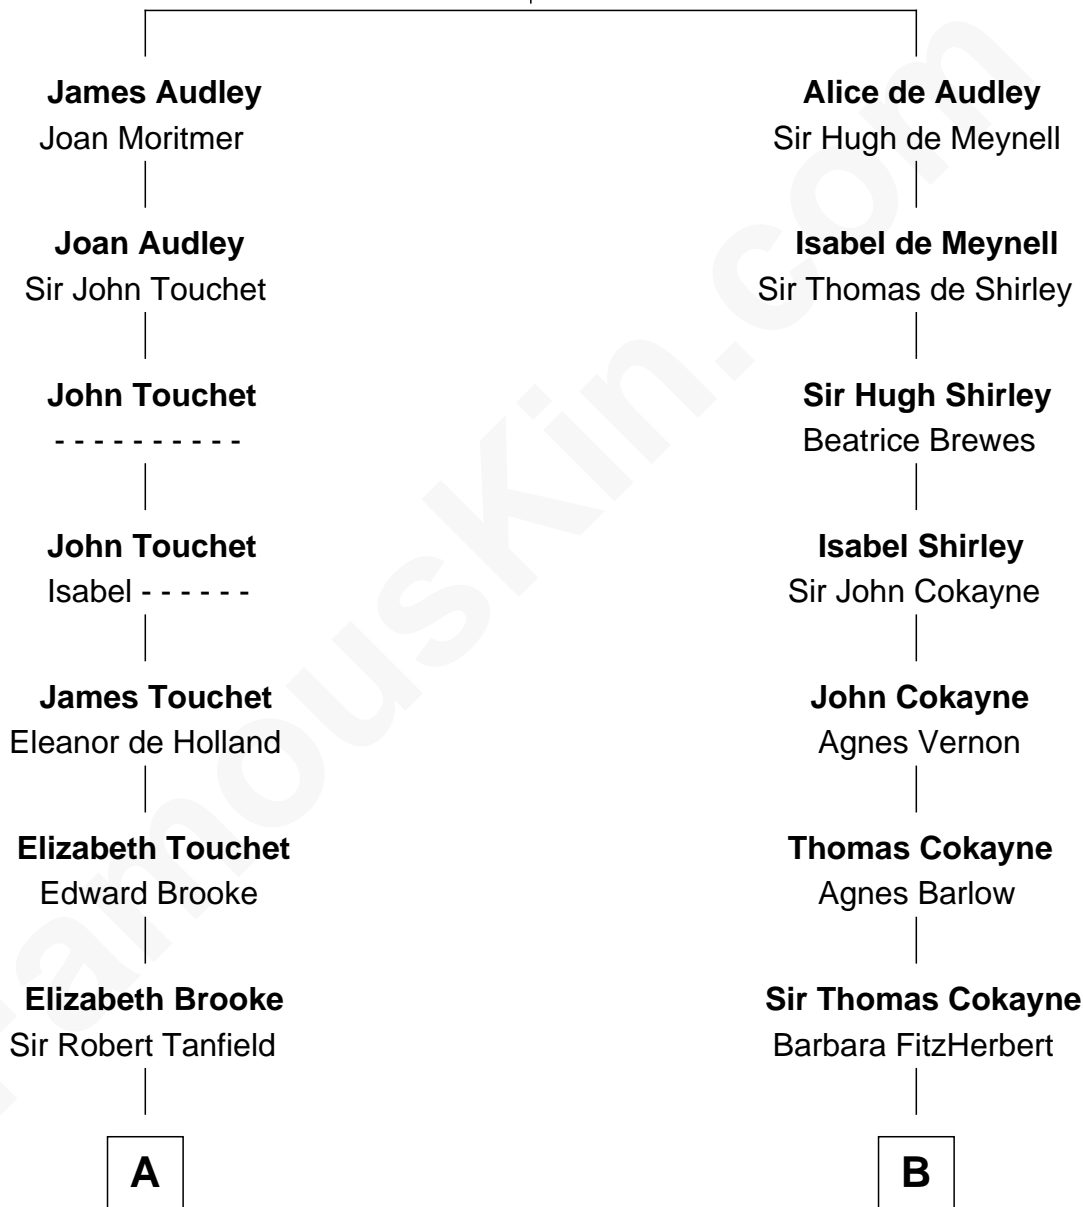

## Relationship Chart of

### Fitzhugh Lee

40th Governor of Virginia

15th cousin 5 times removed of

### John Carroll

Founder of Georgetown University

**Sir Nicholas Audley**

Joan Martin

**C**

Col. Henry Lee

Lucy Grymes

Maj. Gen. Henry Lee

Anne Hill Carter

Sydney Smith Lee

Anna Maria Mason

Fitzhugh Lee

*40th Governor of Virginia*

FamousKin.com