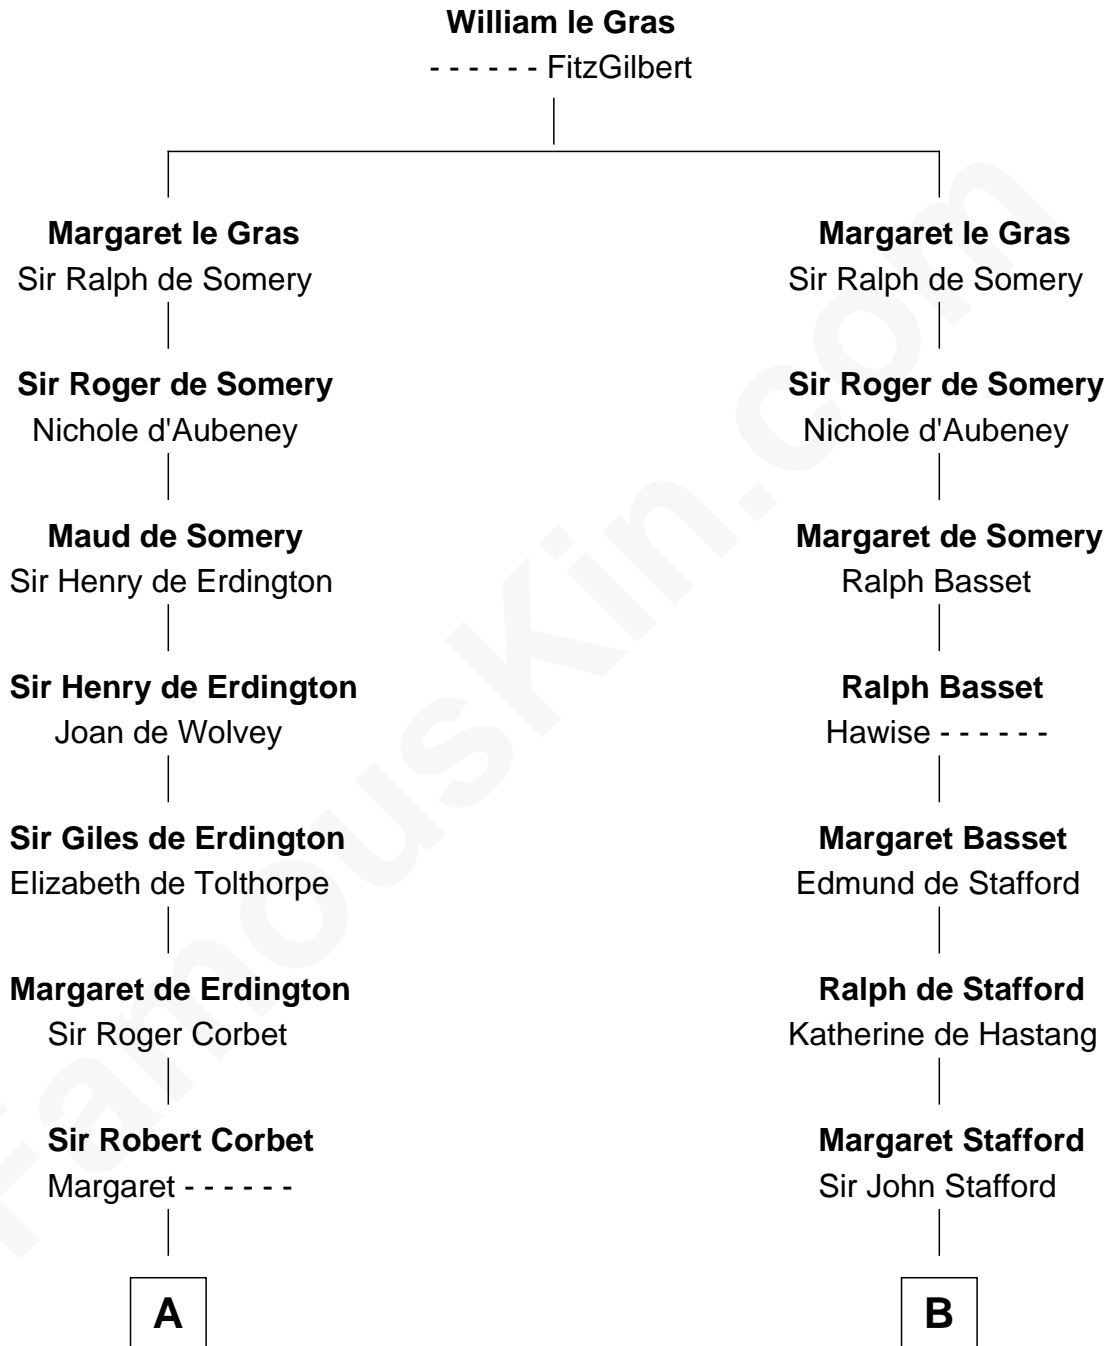

FamousKin.com

Relationship Chart of

Fitzhugh Lee

40th Governor of Virginia

20th cousin 1 time removed of

John Carroll

Founder of Georgetown University

C

Henry Lee
Mary Bland

Col. Henry Lee
Lucy Grymes

Maj. Gen. Henry Lee
Anne Hill Carter

Sydney Smith Lee
Anna Maria Mason

Fitzhugh Lee
40th Governor of Virginia

D

Elizabeth Sewall
William Digges

Anne Digges
Henry Darnall