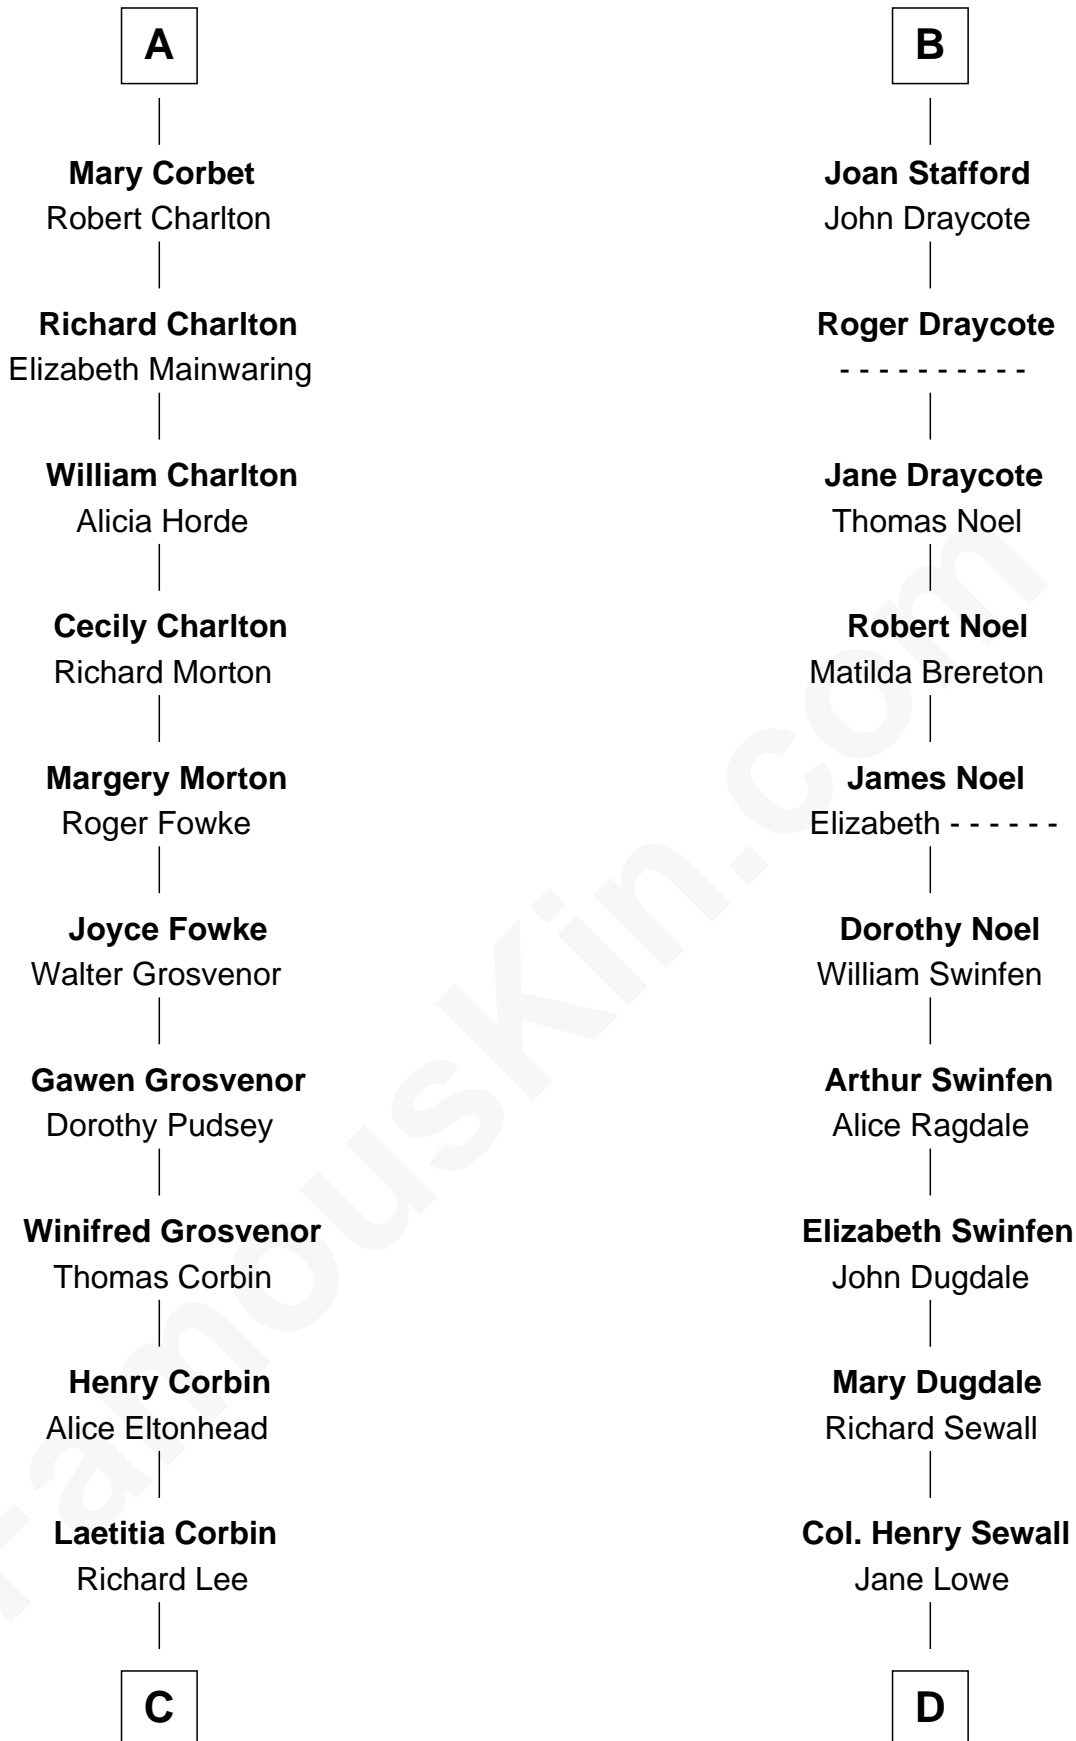

FamousKin.com

Relationship Chart of

Fitzhugh Lee

40th Governor of Virginia

20th cousin 1 time removed of

John Carroll

Founder of Georgetown University

C

Henry Lee
Mary Bland

Col. Henry Lee
Lucy Grymes

Maj. Gen. Henry Lee
Anne Hill Carter

Sydney Smith Lee
Anna Maria Mason

Fitzhugh Lee
40th Governor of Virginia

D

Elizabeth Sewall
William Digges

Anne Digges
Henry Darnall

Eleanor Darnall
Daniel Carroll

John Carroll
Founder, Georgetown University