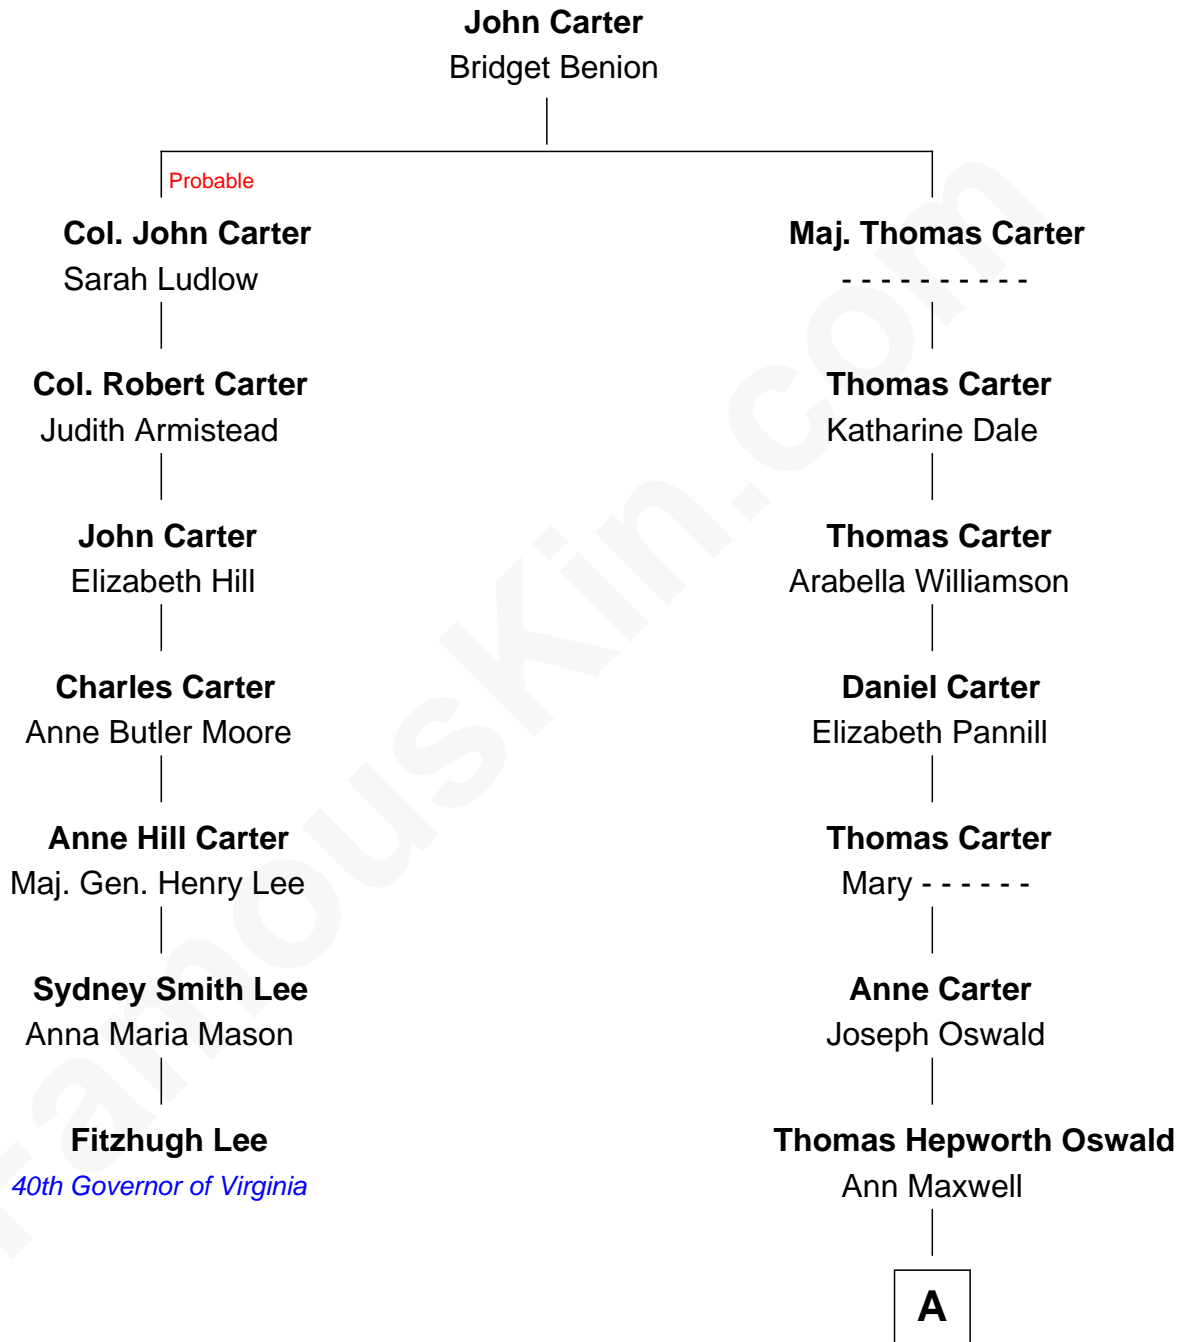

FamousKin.com

Relationship Chart of

Fitzhugh Lee

40th Governor of Virginia

6th cousin 4 times removed of

Lee Harvey Oswald

Accused Assassin of President John F. Kennedy

A

Thomas Hepworth Oswald

Lucy Hannah

William Oswald

Mary Harvey

Robert Edward Lee Oswald

Marguerite Frances Claverie

Lee Harvey Oswald

Accused Assassin of J.F.K.