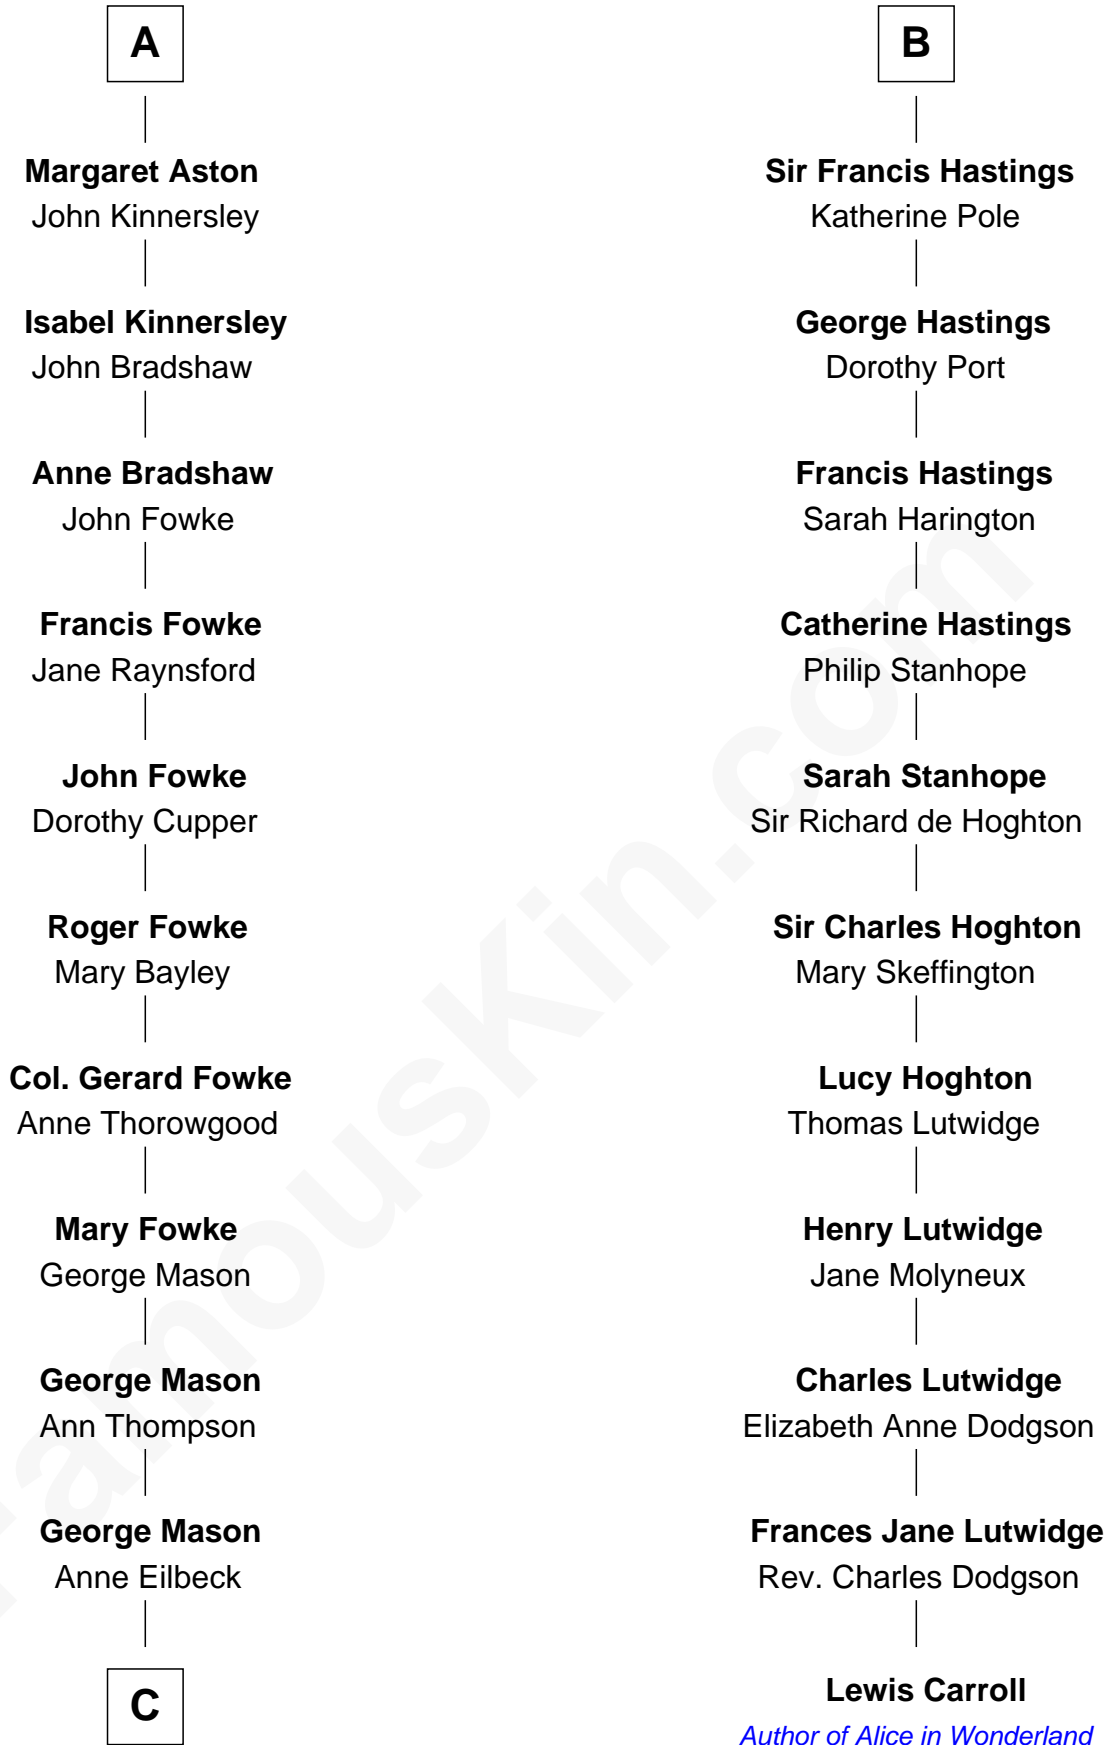

FamousKin.com

Relationship Chart of

Fitzhugh Lee

40th Governor of Virginia

17th cousin 2 times removed of

Lewis Carroll

Author of *Alice in Wonderland*

C

—
Gen. John Mason
Anne Maria Murray

—
Anna Maria Mason
Sydney Smith Lee

—
Fitzhugh Lee
40th Governor of Virginia

FamousKin.com