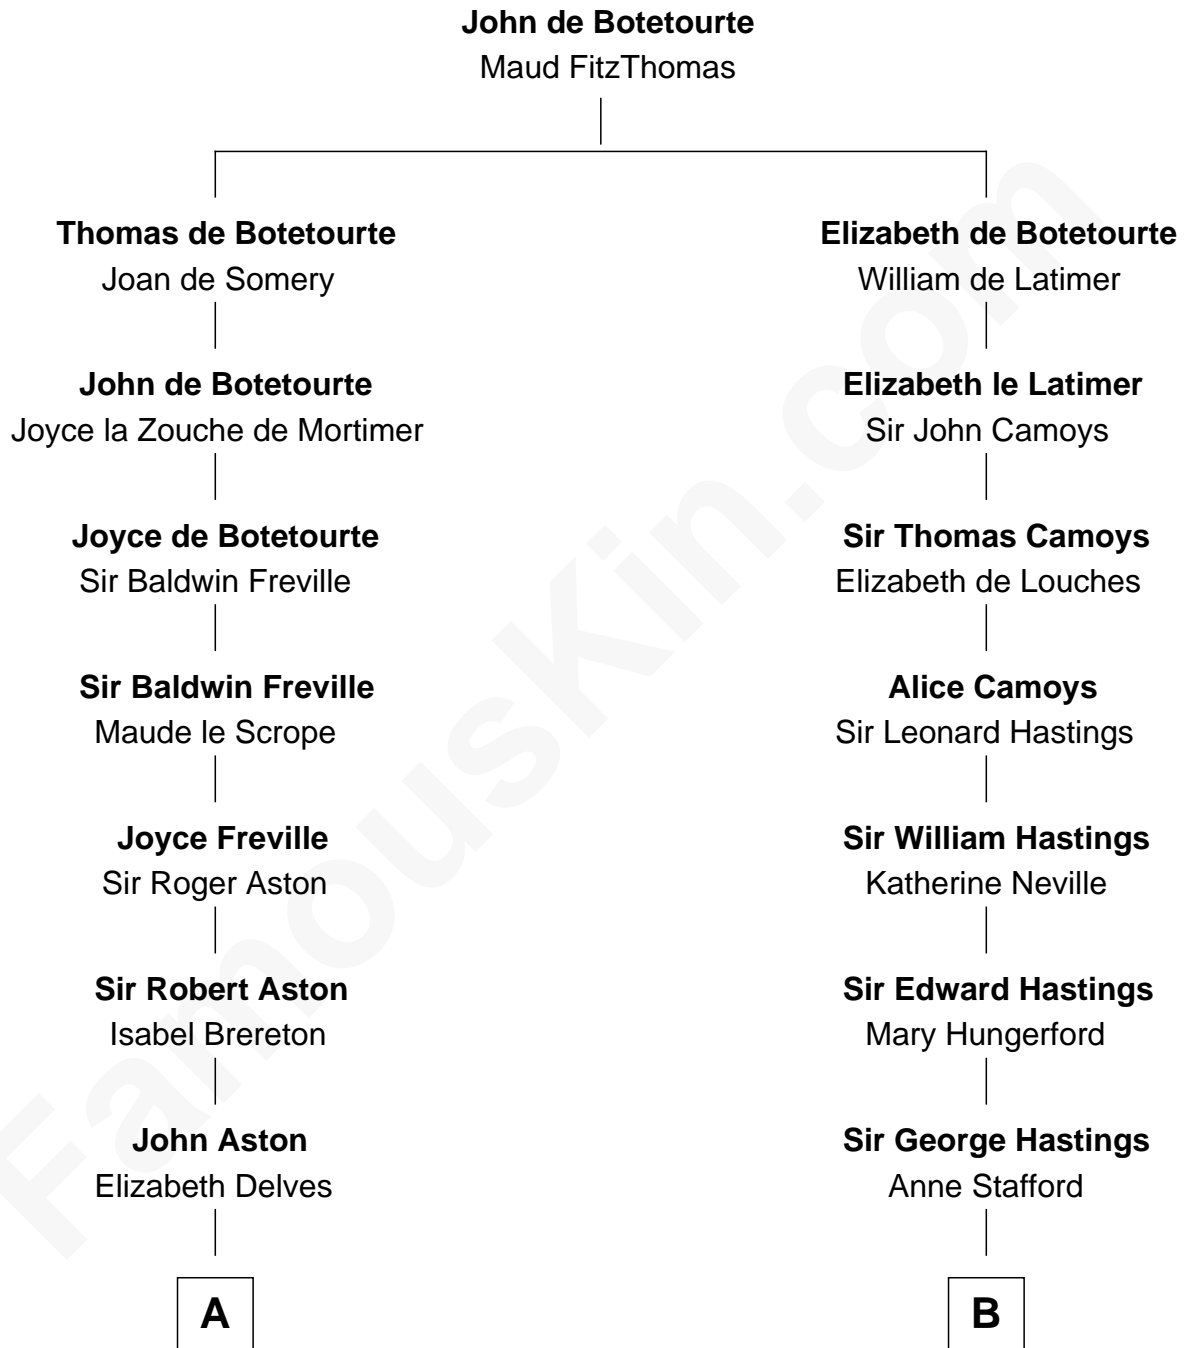

FamousKin.com

Relationship Chart of

Fitzhugh Lee

40th Governor of Virginia

17th cousin 2 times removed of

Lewis Carroll

Author of *Alice in Wonderland*

C

—
Gen. John Mason
Anne Maria Murray

—
Anna Maria Mason
Sydney Smith Lee

—
Fitzhugh Lee
40th Governor of Virginia

FamousKin.com