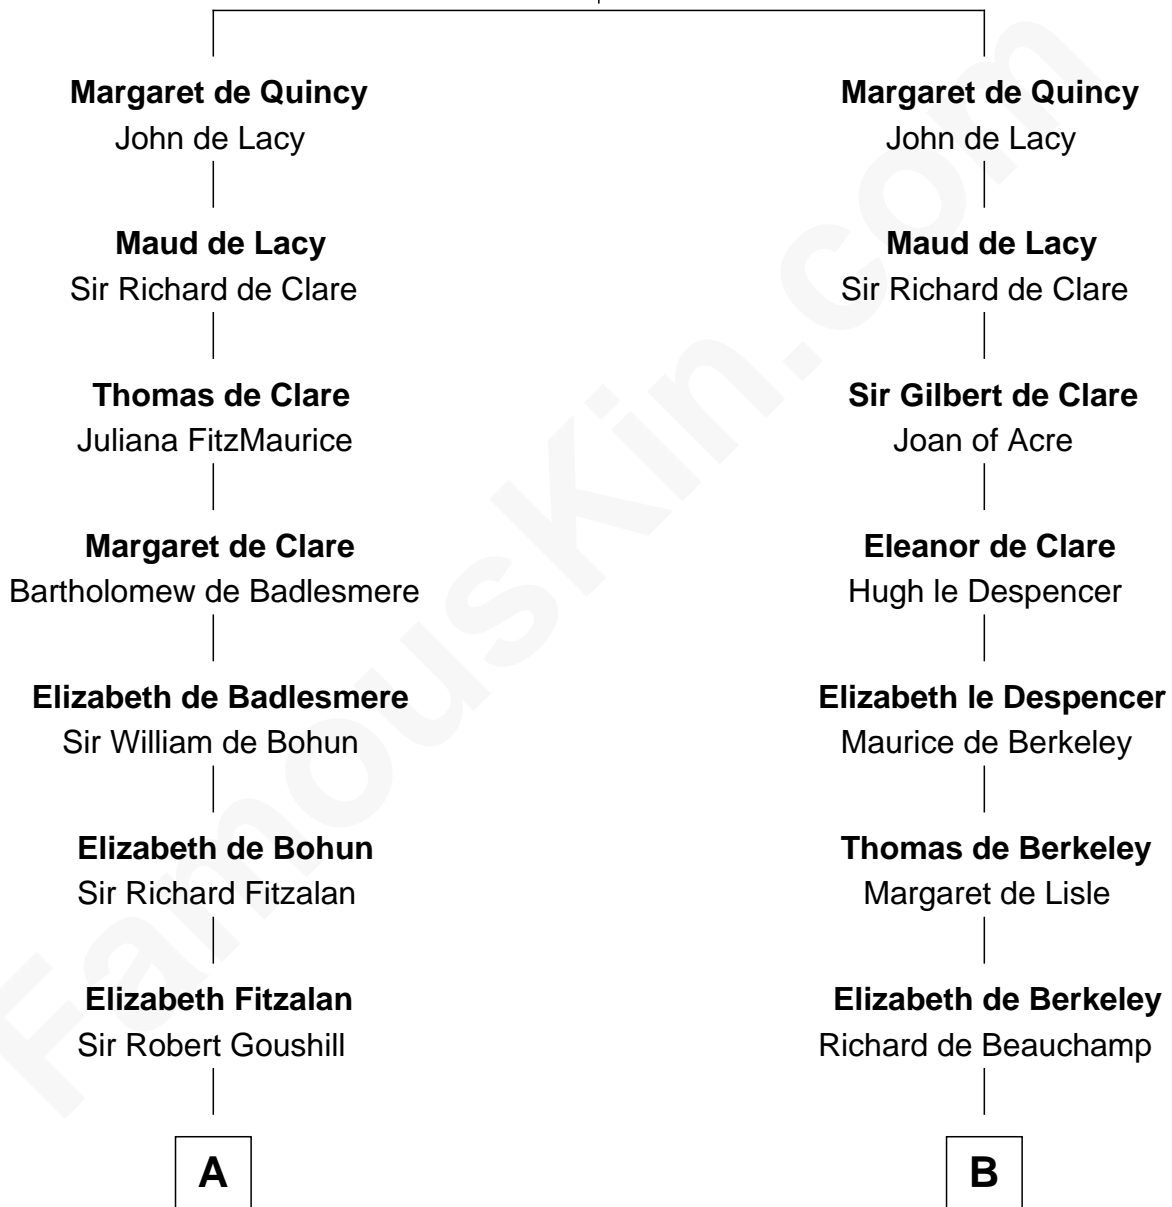

FamousKin.com

Relationship Chart of

Fitzhugh Lee

40th Governor of Virginia

20th cousin 1 time removed of

Lewis Carroll

Author of Alice in Wonderland

Sir Robert II de Quincy
Hawise of Chester

C

Col. Henry Lee

Lucy Grymes

Maj. Gen. Henry Lee

Anne Hill Carter

Sydney Smith Lee

Anna Maria Mason

Fitzhugh Lee