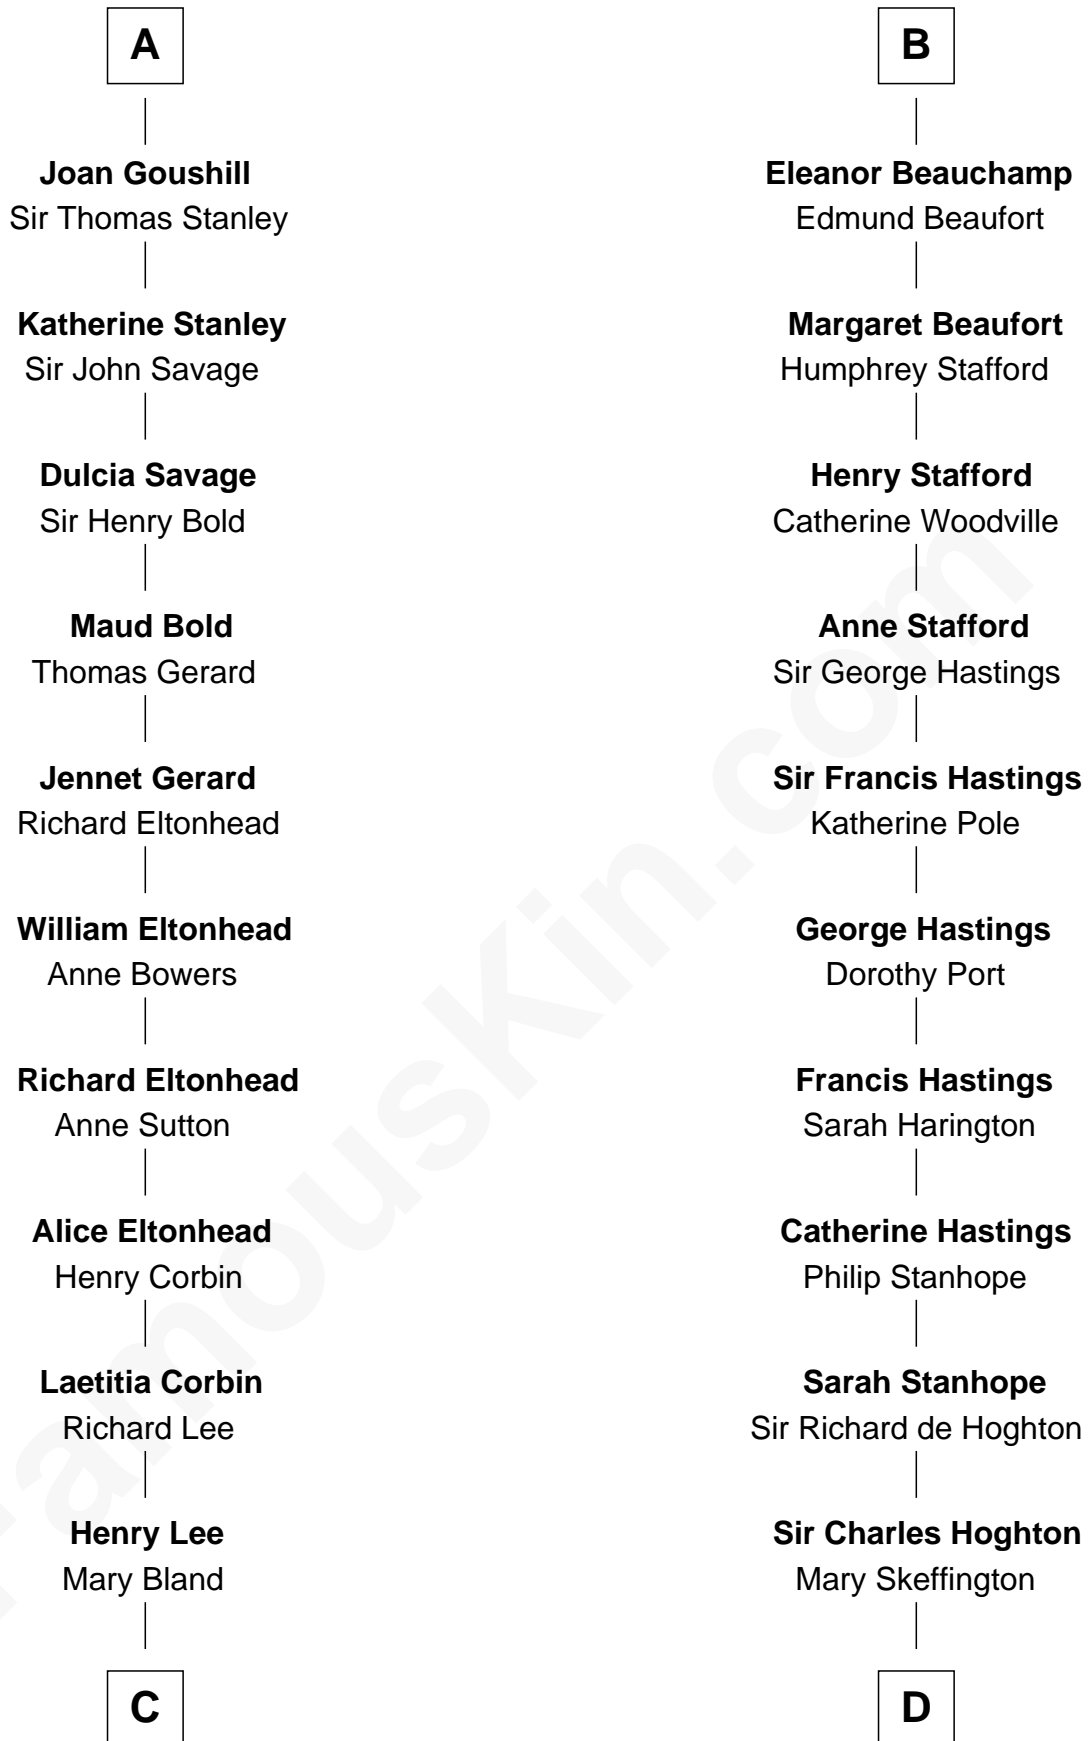

FamousKin.com

Relationship Chart of

Fitzhugh Lee

40th Governor of Virginia

20th cousin 1 time removed of

Lewis Carroll

Author of Alice in Wonderland

Sir Robert II de Quincy
Hawise of Chester

C

Col. Henry Lee

Lucy Grymes

Maj. Gen. Henry Lee

Anne Hill Carter

Sydney Smith Lee

Anna Maria Mason

Fitzhugh Lee