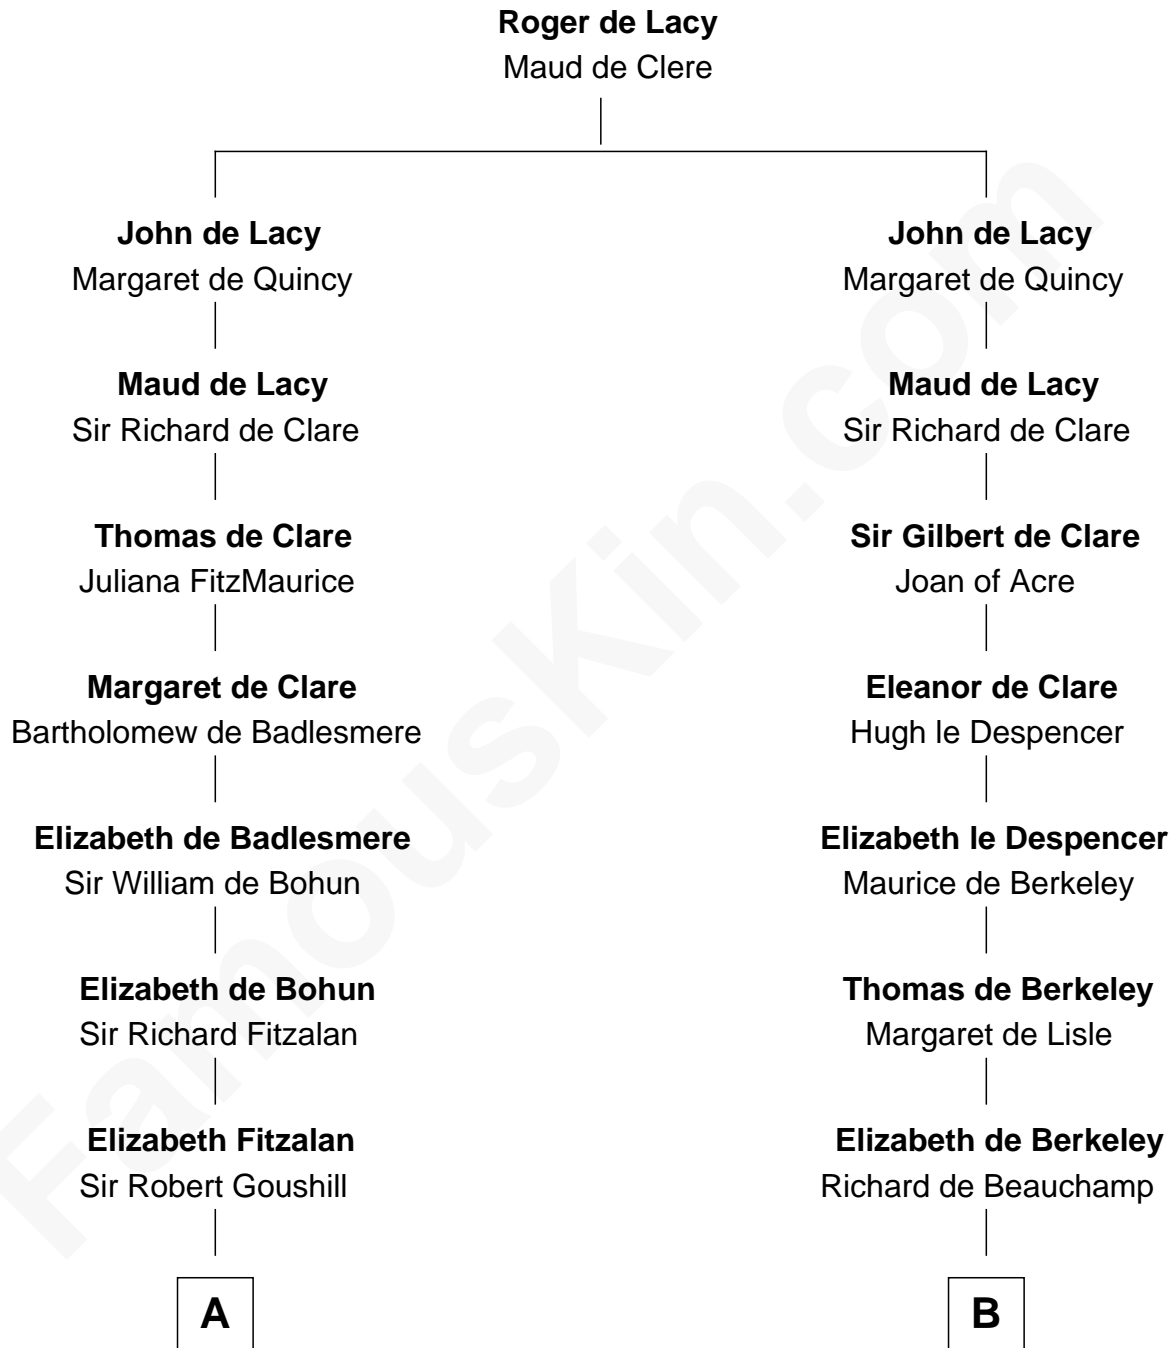

FamousKin.com

Relationship Chart of

Fitzhugh Lee

40th Governor of Virginia

20th cousin 1 time removed of

Lewis Carroll

Author of Alice in Wonderland

A

Joan Goushill
Sir Thomas Stanley

Katherine Stanley
Sir John Savage

Dulcia Savage
Sir Henry Bold

Maud Bold
Thomas Gerard

Jennet Gerard
Richard Eltonhead

William Eltonhead
Anne Bowers

Richard Eltonhead
Anne Sutton