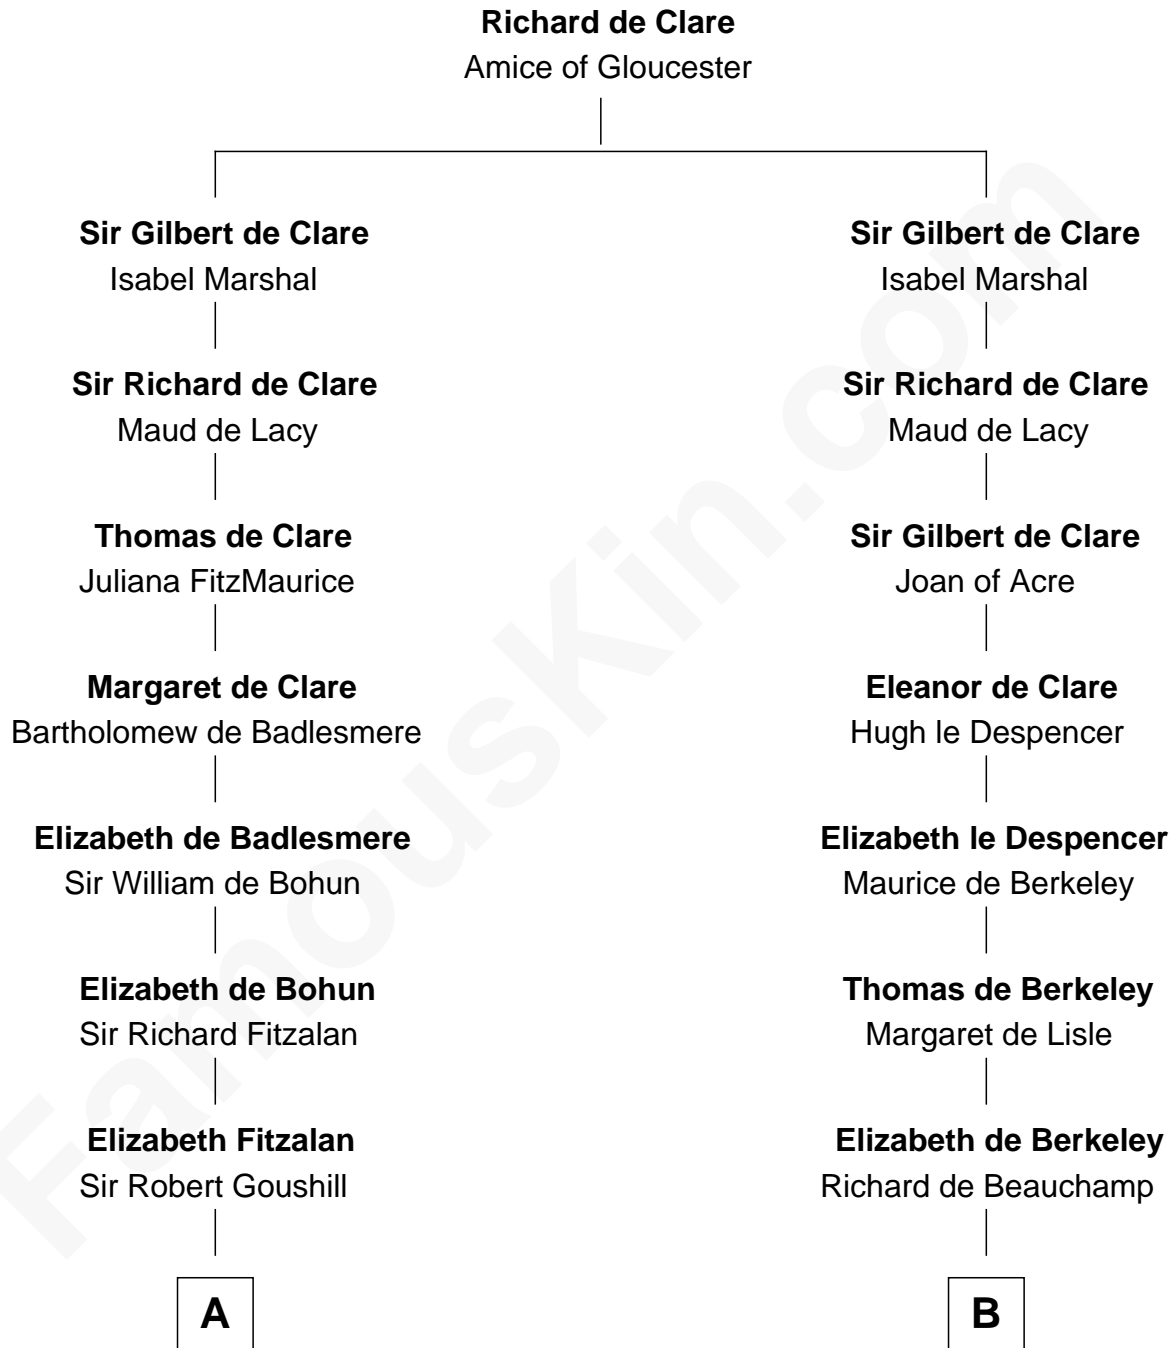

FamousKin.com

Relationship Chart of

Fitzhugh Lee

40th Governor of Virginia

20th cousin 1 time removed of

Lewis Carroll

Author of *Alice in Wonderland*

A

Joan Goushill
Sir Thomas Stanley

Katherine Stanley
Sir John Savage

Dulcia Savage
Sir Henry Bold

Maud Bold
Thomas Gerard

Jennet Gerard
Richard Eltonhead

William Eltonhead
Anne Bowers

Richard Eltonhead
Anne Sutton