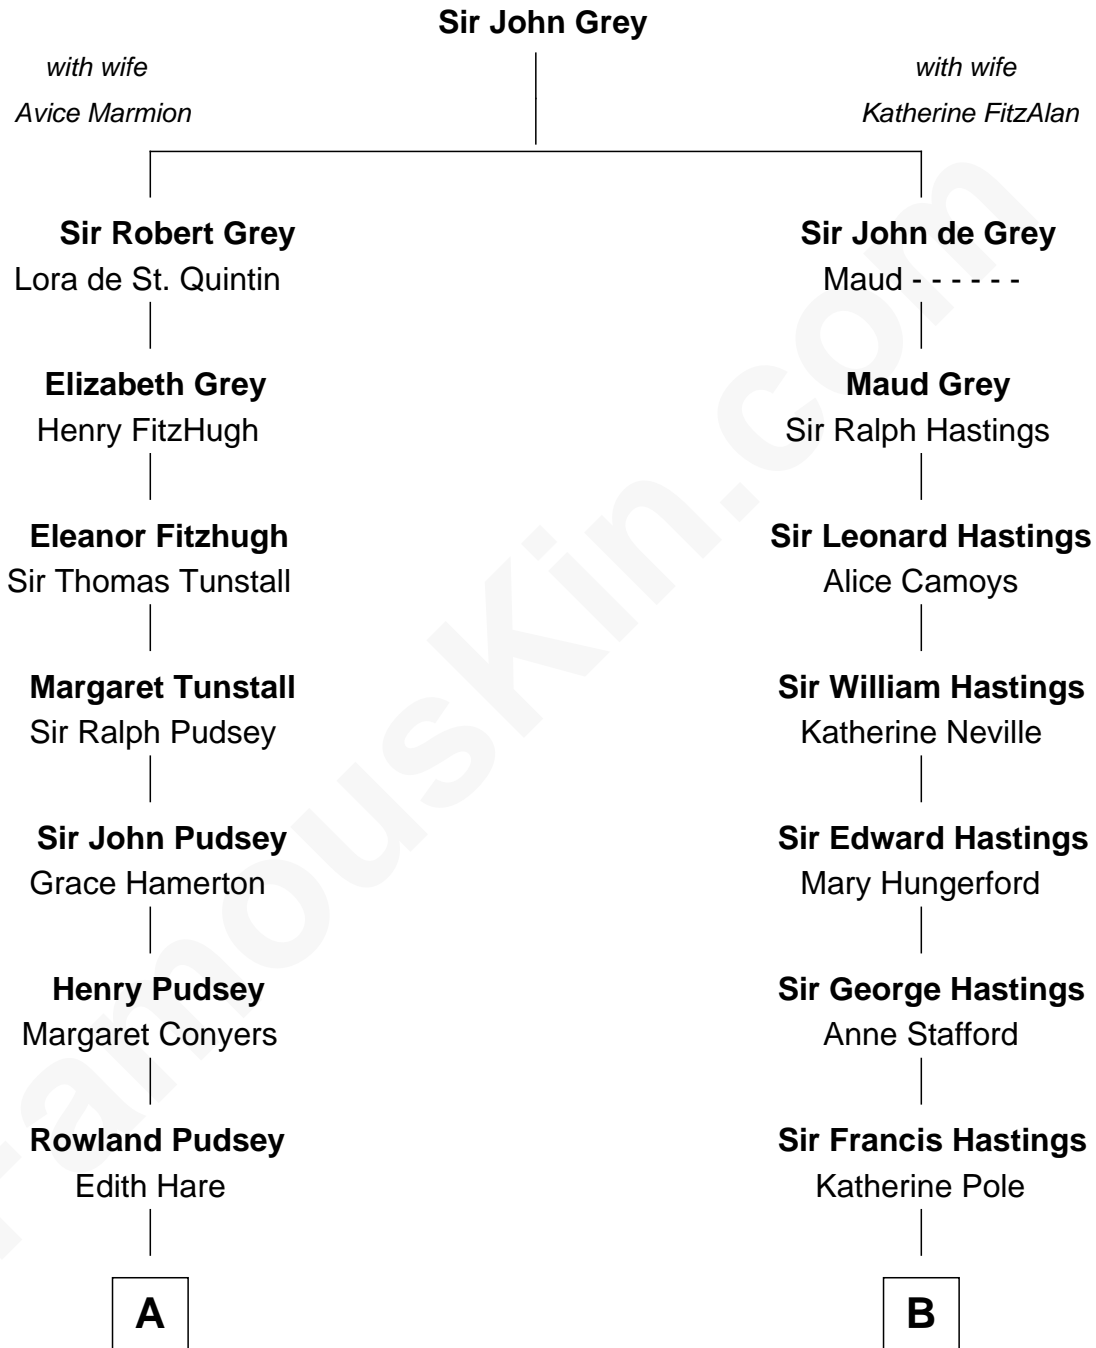

## Relationship Chart of

### Fitzhugh Lee

40th Governor of Virginia

16th cousin 2 times removed of

**Lewis Carroll**

Author of Alice in Wonderland

**C**

—  
**Sydney Smith Lee**

Anna Maria Mason