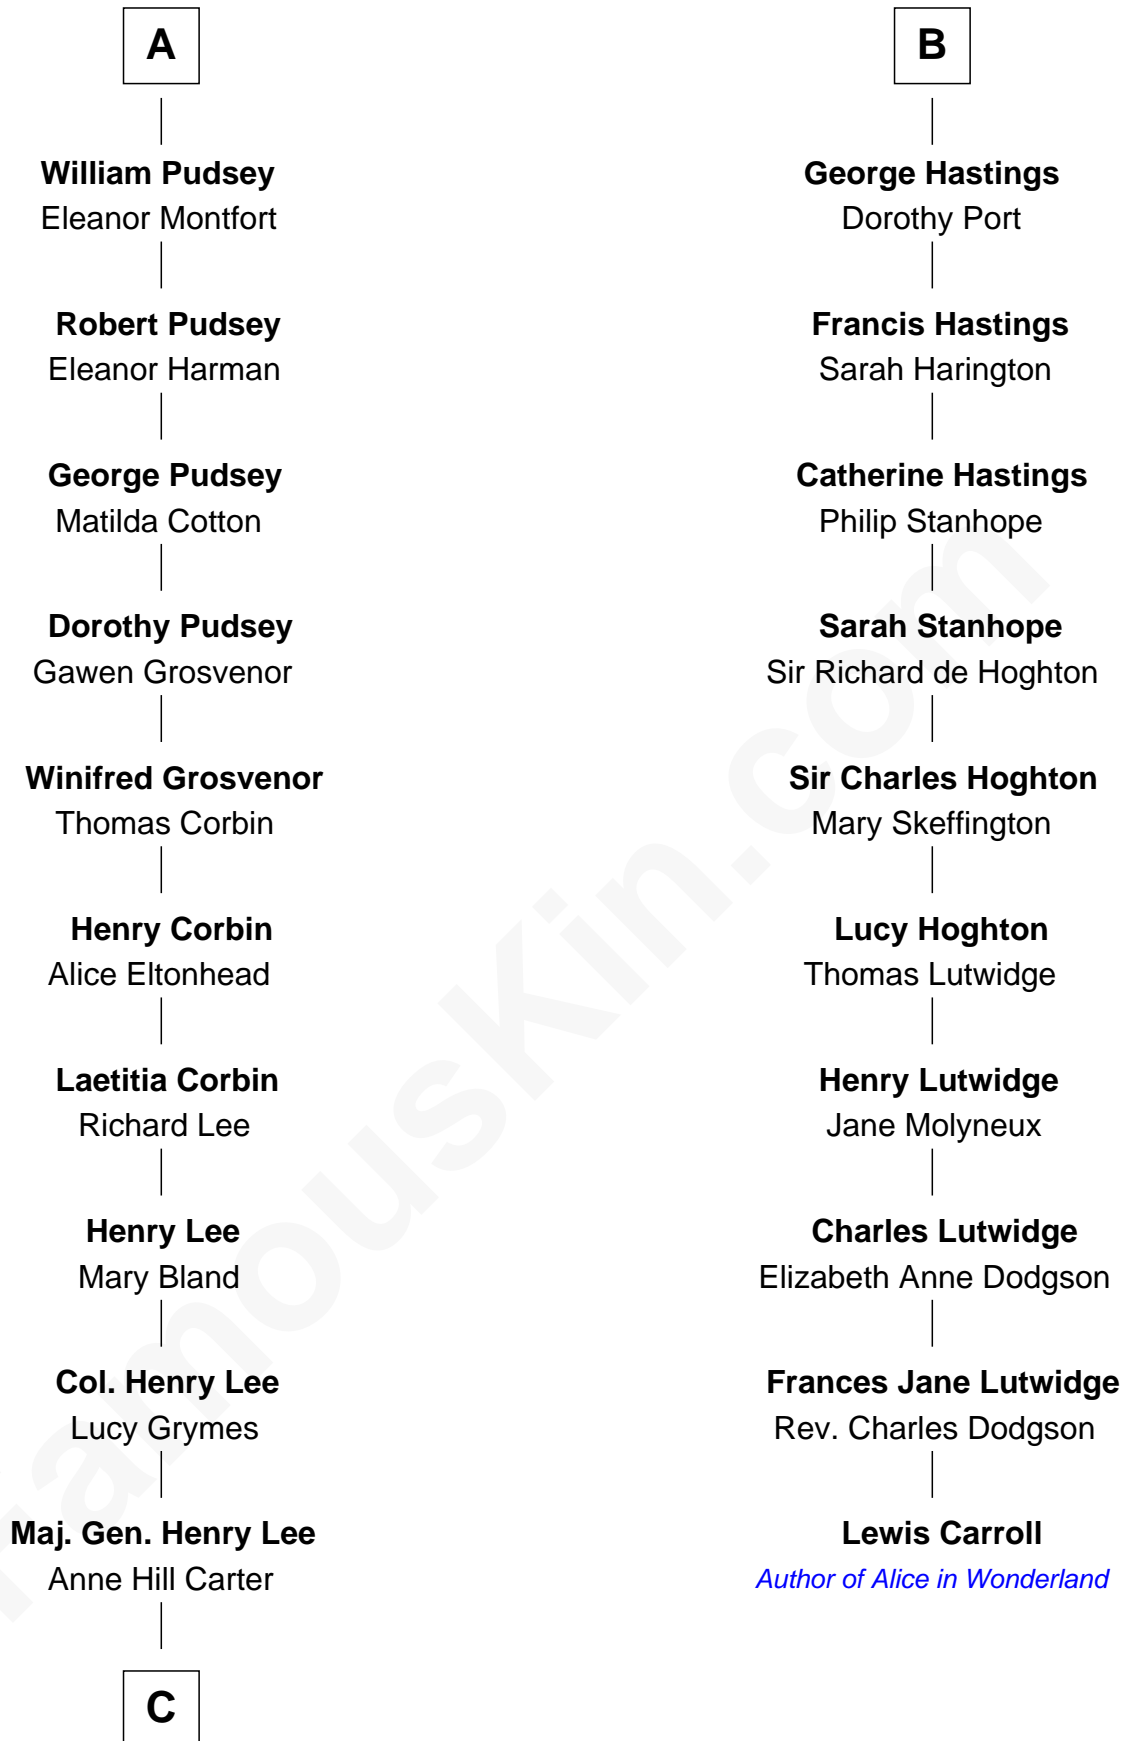

## Relationship Chart of

### Fitzhugh Lee

40th Governor of Virginia

16th cousin 2 times removed of

**Lewis Carroll**

Author of Alice in Wonderland

**C**

—  
**Sydney Smith Lee**

Anna Maria Mason