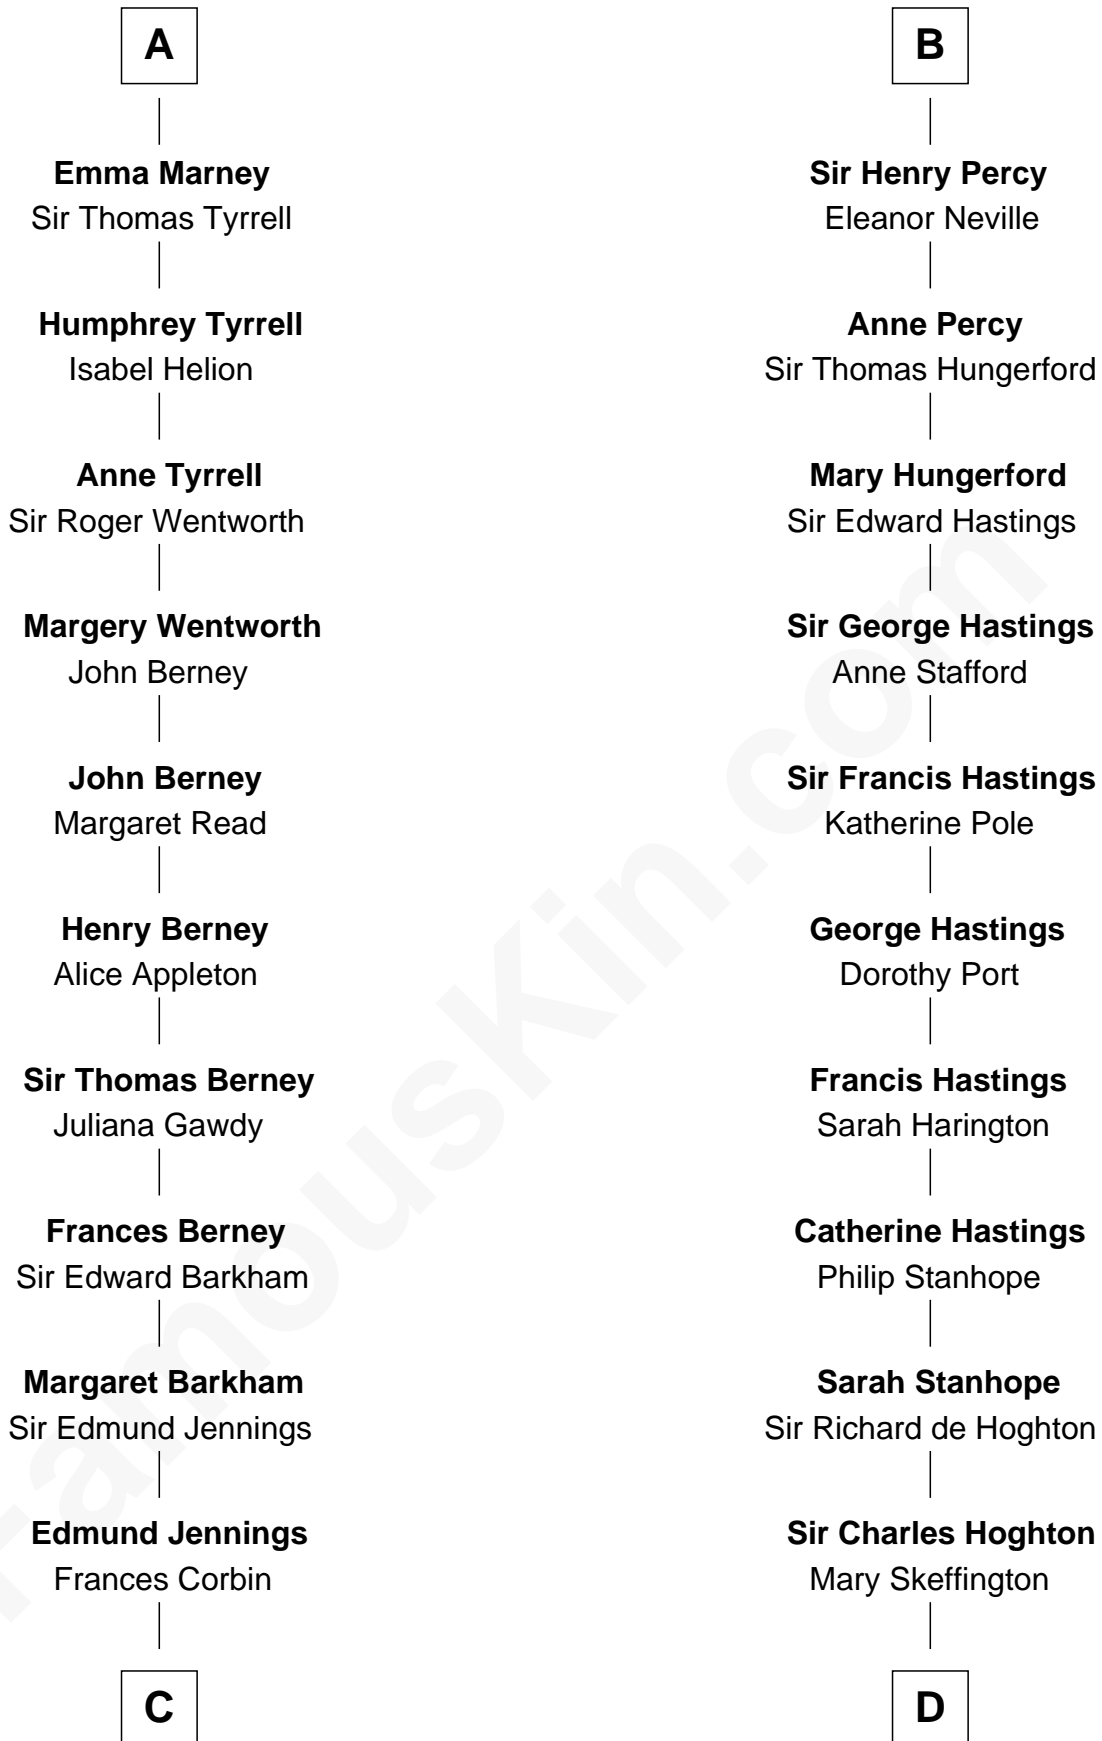

# FamousKin.com Relationship Chart of

**Fitzhugh Lee**

*40th Governor of Virginia*

21st cousin of

**Lewis Carroll**

*Author of Alice in Wonderland*

**Drew de Montagu**

Aline Basset

**Sibyl de Montagu**

Sir Edmund Fitzalan

**Philippe Fitzalan**

Sir Richard Sergeaux

**Elizabeth Sergeaux**

Sir William Marney

**A**

**Sir William de Montagu**

Sir Roger de Mortimer

**Edmund Mortimer**

Philippa Plantagenet

**Elizabeth Mortimer**

Sir Henry Percy

**B**

**C**

**Frances Jennings**  
Col. Charles Grymes

**Lucy Grymes**  
Col. Henry Lee

**Maj. Gen. Henry Lee**  
Anne Hill Carter

**Sydney Smith Lee**  
Anna Maria Mason

**Fitzhugh Lee**  
*40th Governor of Virginia*

**D**

**Lucy Hoghton**  
Thomas Lutwidge

**Henry Lutwidge**  
Jane Molyneux