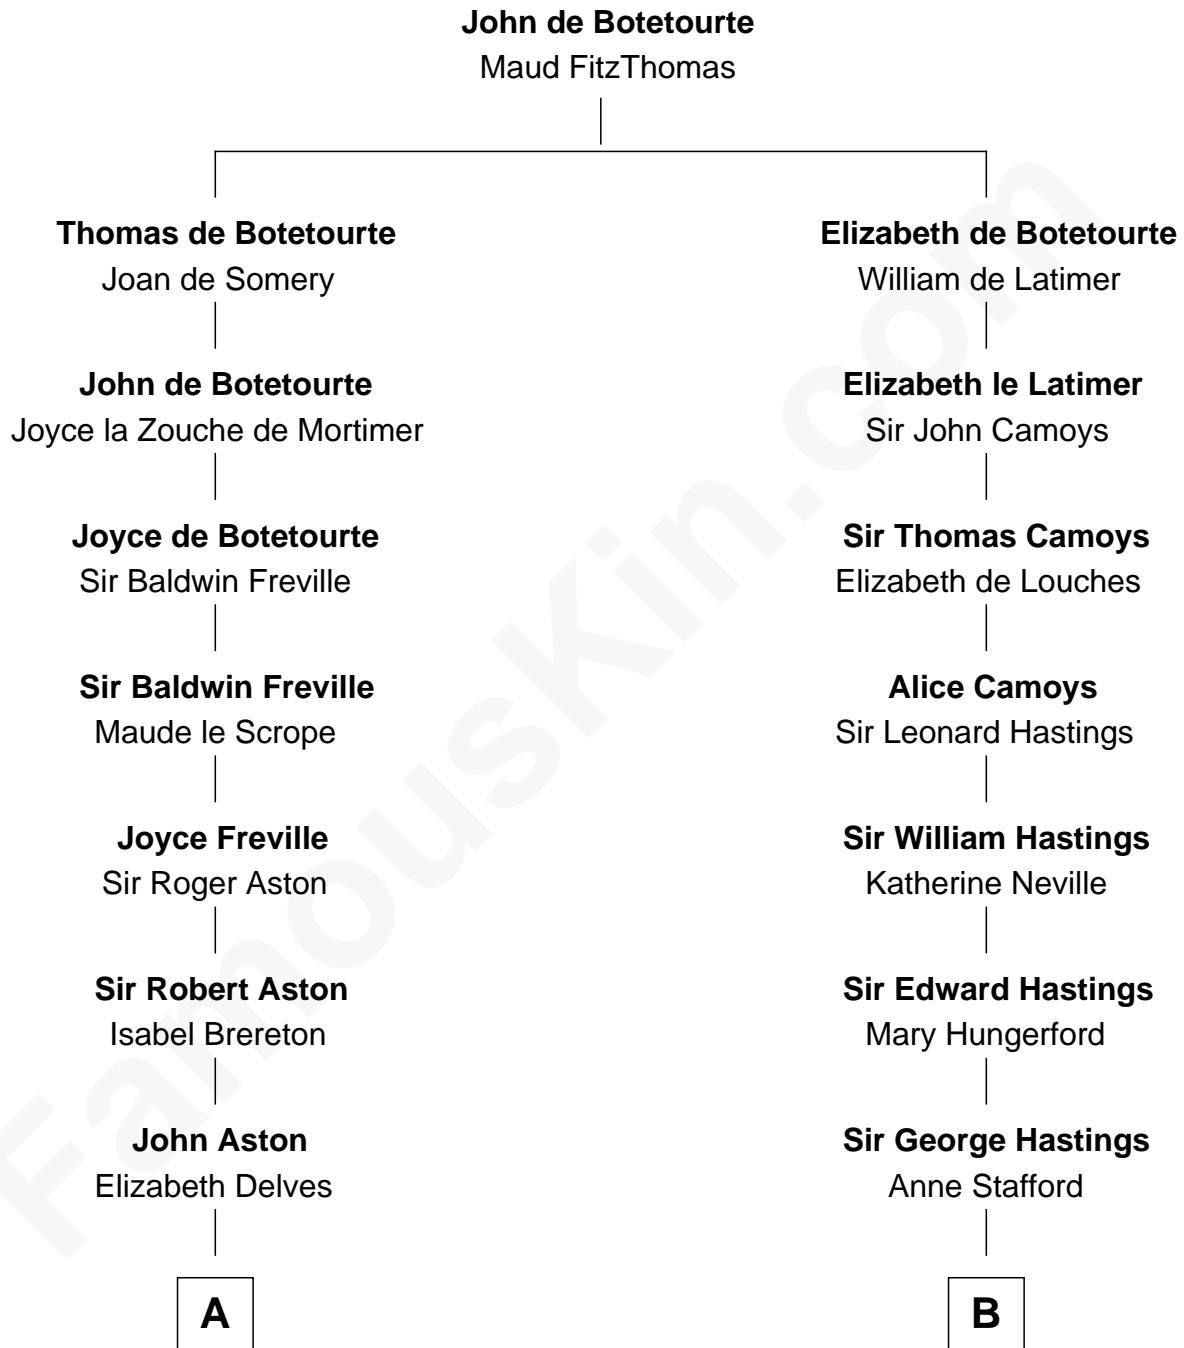

FamousKin.com

Relationship Chart of

Fitzhugh Lee

40th Governor of Virginia

18th cousin 1 time removed of

E. M. Forster
English Novelist

C

Gen. John Mason
Anne Maria Murray

Anna Maria Mason
Sydney Smith Lee

Fitzhugh Lee
40th Governor of Virginia

D

Edward Morgan Llewellyn Forster
Alice Clara Whichelo

E. M. Forster
English Novelist

FamousKin.com