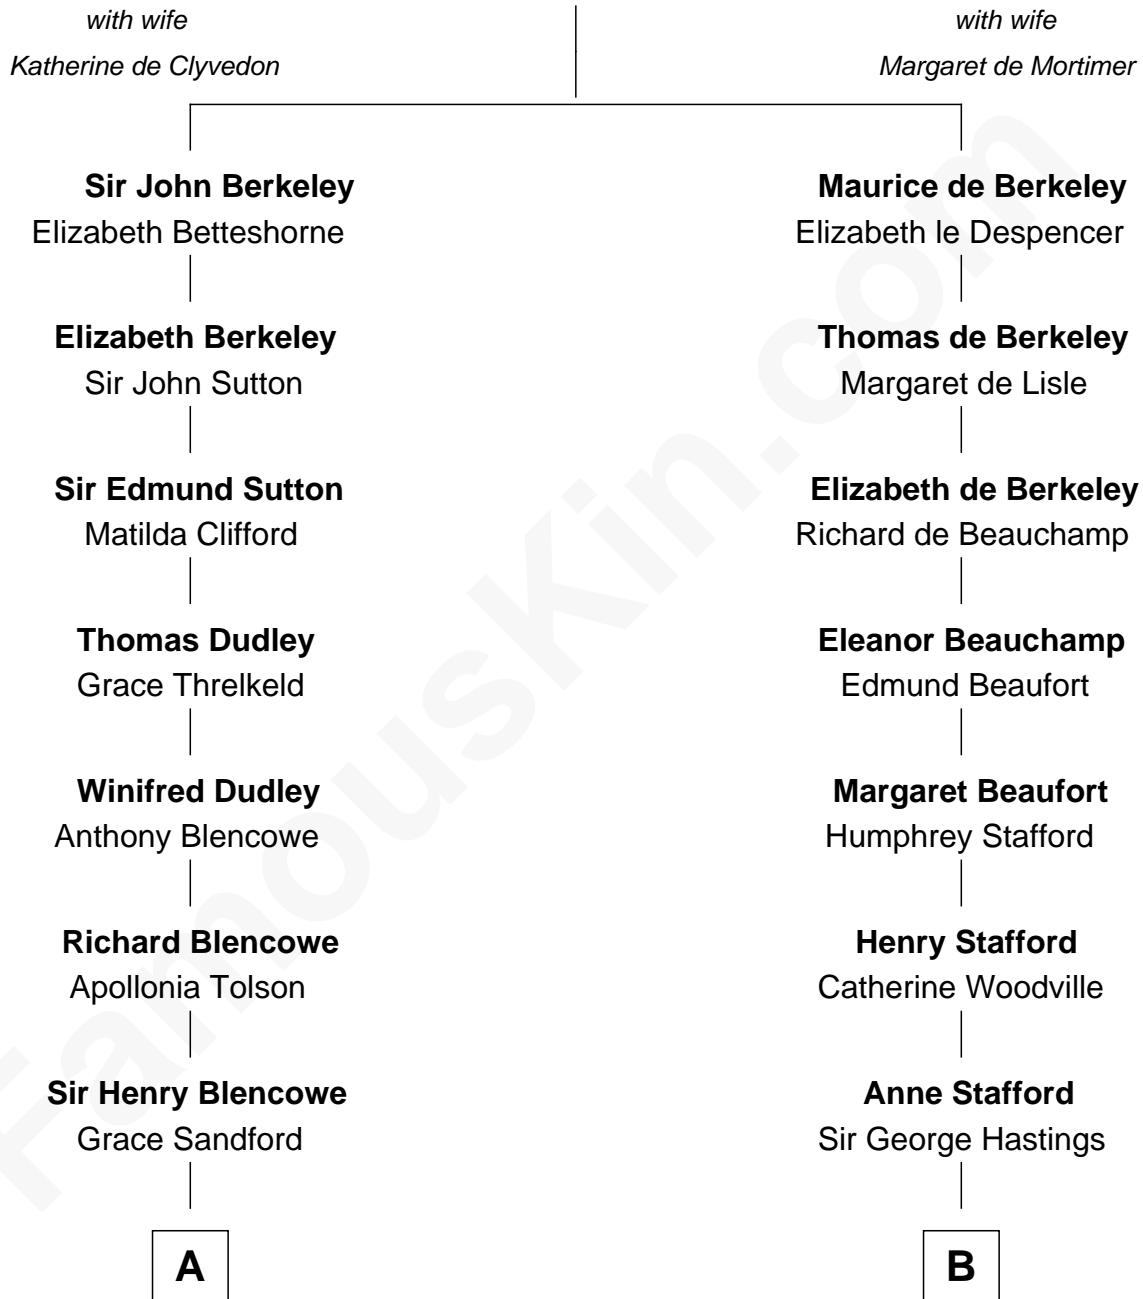

FamousKin.com

Relationship Chart of

Fitzhugh Lee

40th Governor of Virginia

15th cousin 3 times removed of

E. M. Forster
English Novelist

Thomas de Berkeley

C

Edward Morgan Llewellyn Forster

Alice Clara Whichelo

E. M. Forster

English Novelist

FamousKin.com