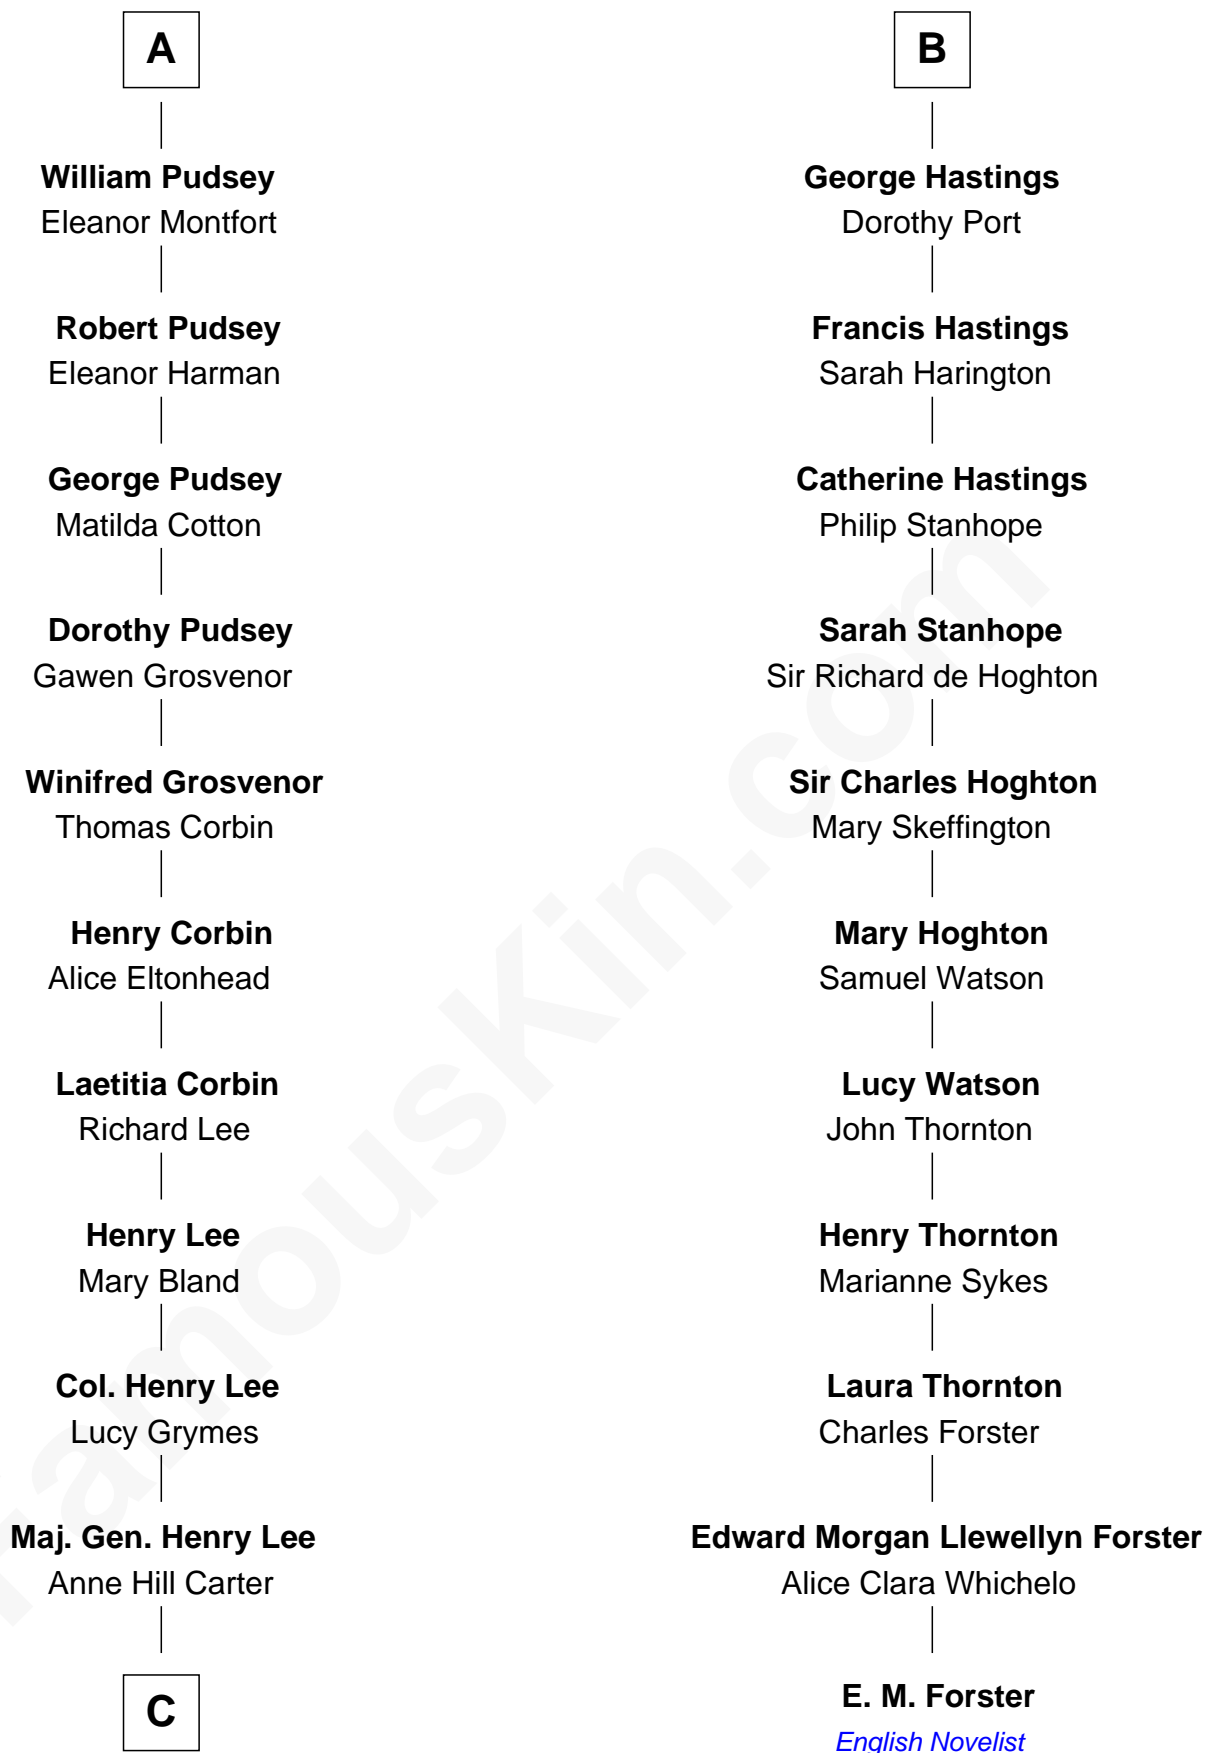

FamousKin.com

Relationship Chart of

Fitzhugh Lee

40th Governor of Virginia

17th cousin 1 time removed of

E. M. Forster
English Novelist

C

—
Sydney Smith Lee

Anna Maria Mason

—
Fitzhugh Lee

40th Governor of Virginia

FamousKin.com