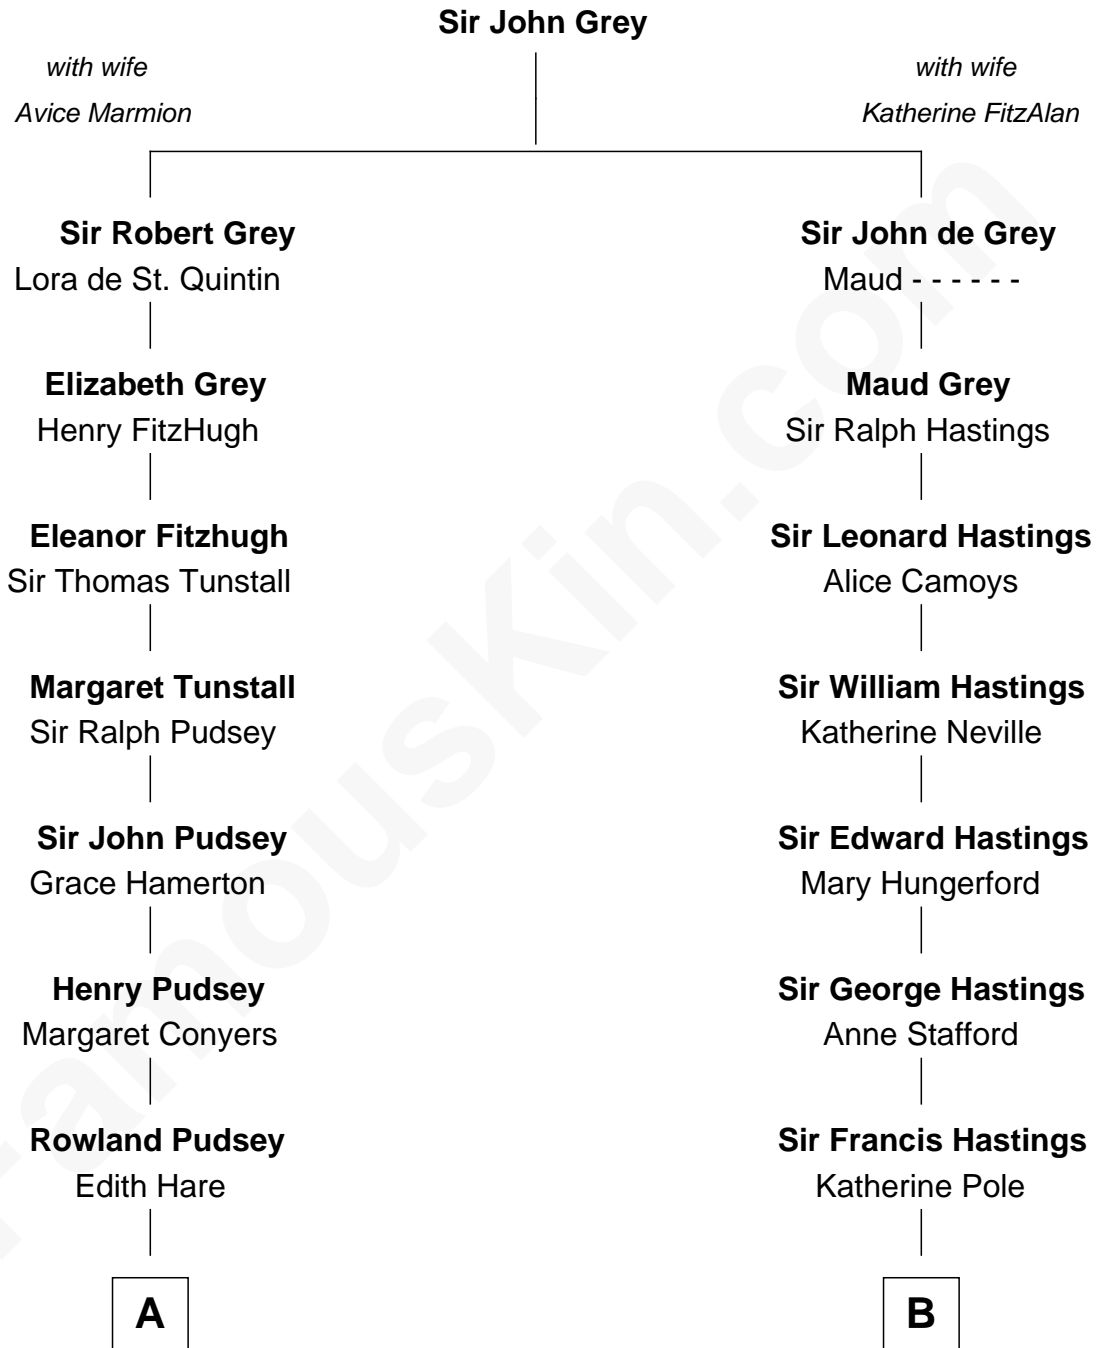

FamousKin.com

Relationship Chart of

Fitzhugh Lee

40th Governor of Virginia

17th cousin 1 time removed of

E. M. Forster
English Novelist

C

—
Sydney Smith Lee

Anna Maria Mason

—
Fitzhugh Lee

40th Governor of Virginia

FamousKin.com