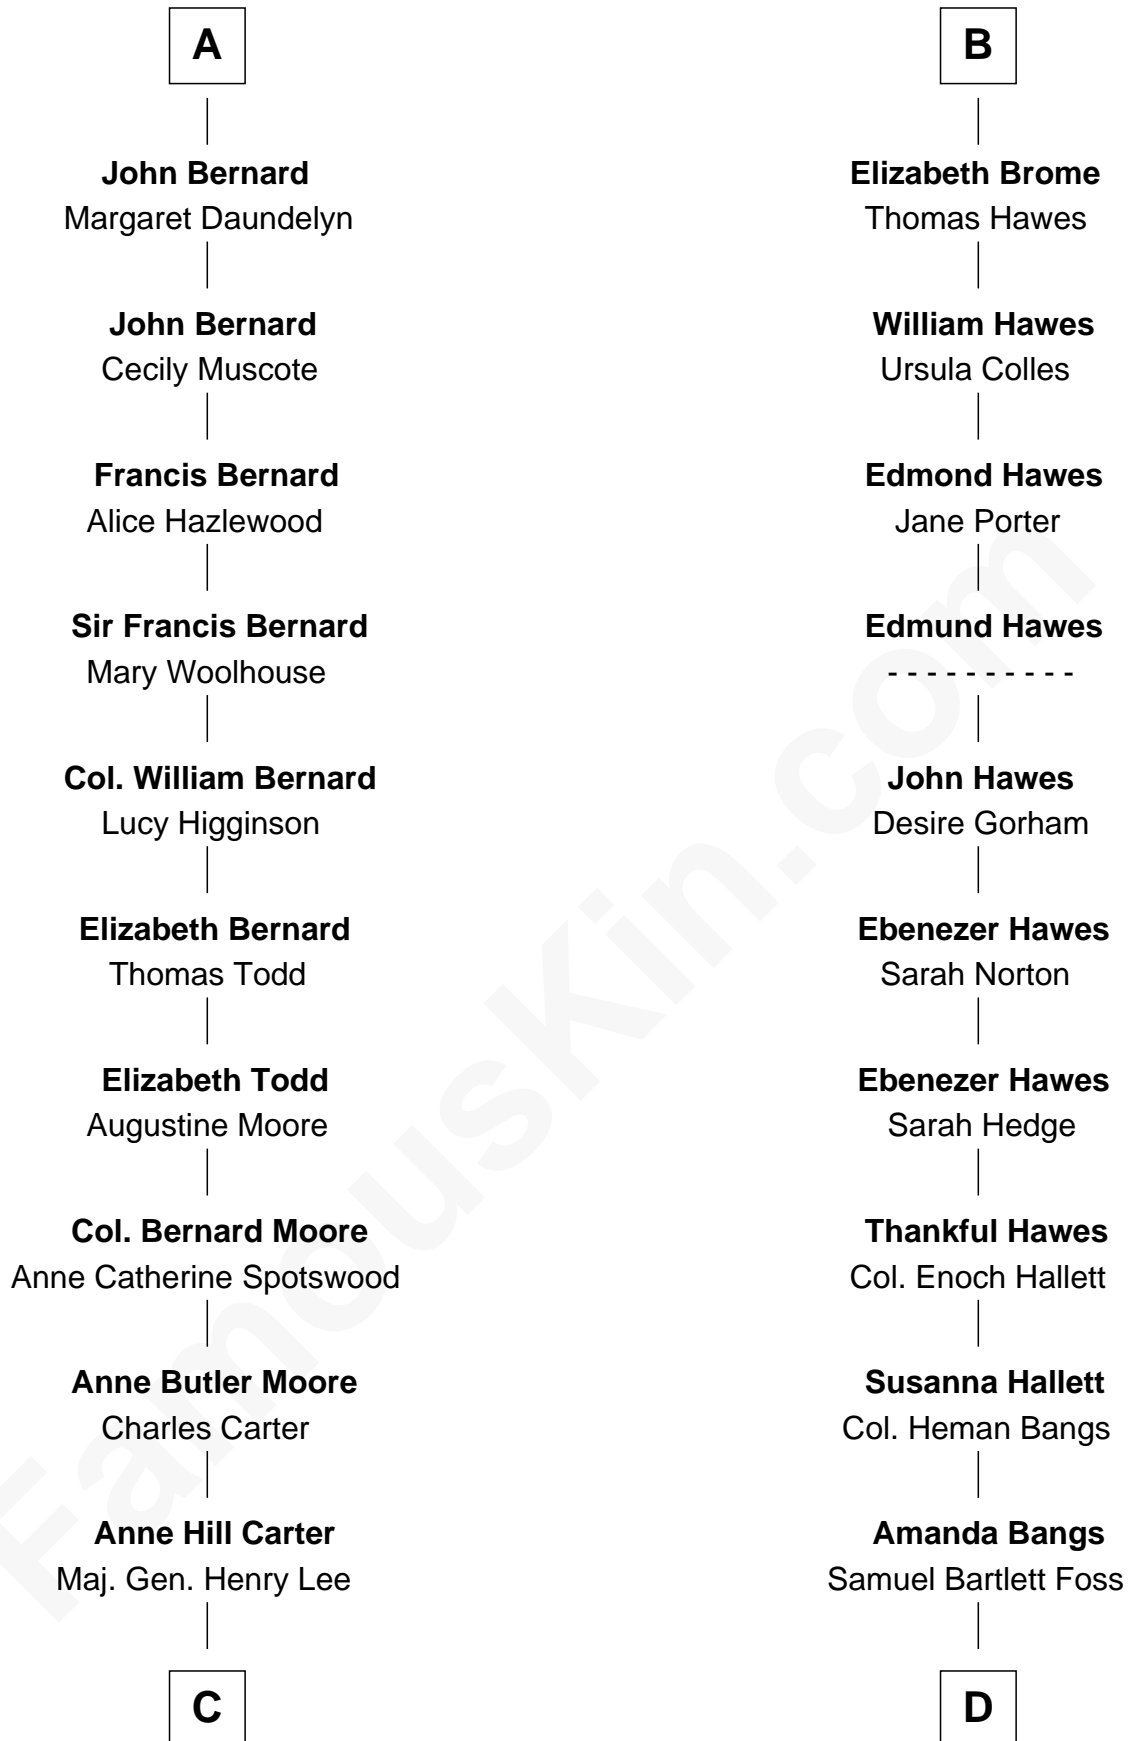

# FamousKin.com Relationship Chart of

**Fitzhugh Lee**

*40th Governor of Virginia*

18th cousin of

**Eugene Foss**

*45th Governor of Massachusetts*

**Sir Robert de Ros**

Isabel de Aubeney

**C**

**Sydney Smith Lee**  
Anna Maria Mason

**Fitzhugh Lee**  
*40th Governor of Virginia*

**D**

**George Edmund Foss**  
Marcia Cordelia Noble

**Eugene Foss**  
*45th Governor of Massachusetts*

FamousKin.com