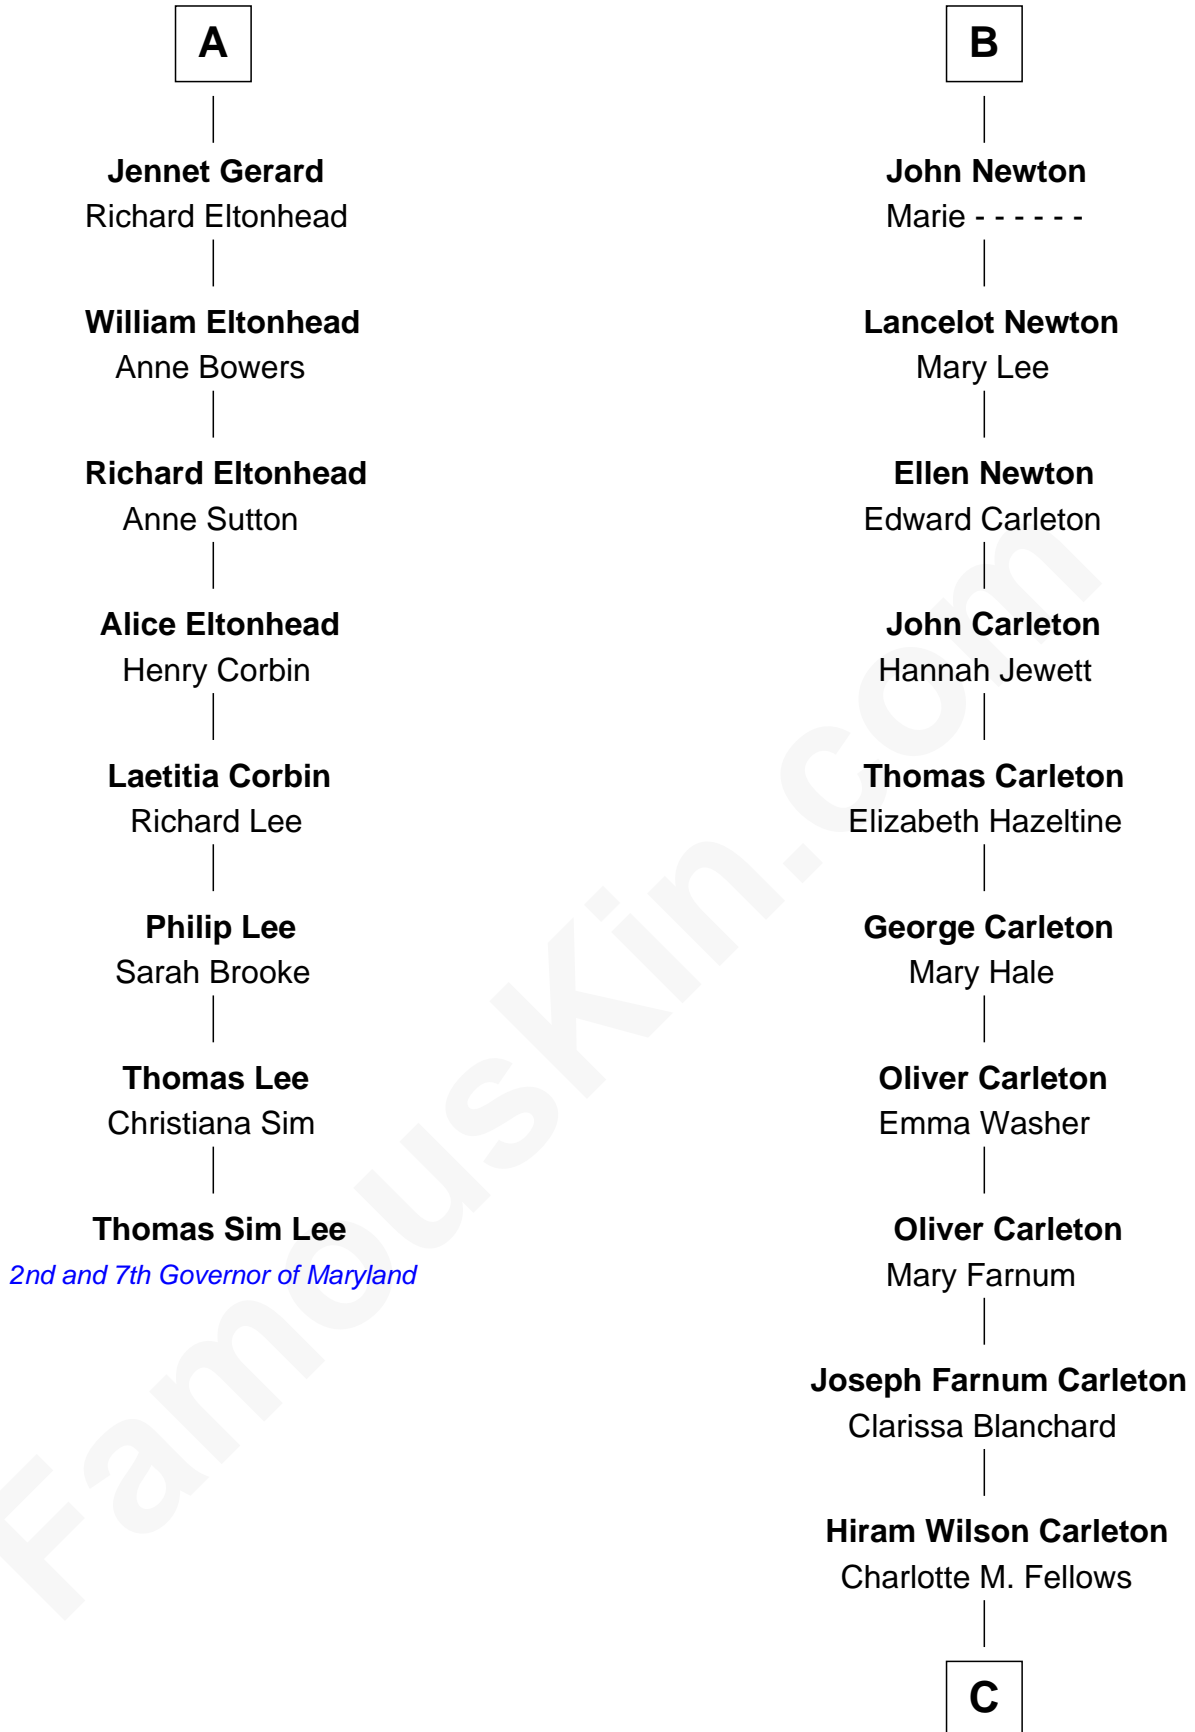

FamousKin.com Relationship Chart of

Thomas Sim Lee

2nd and 7th Governor of Maryland

14th cousin 6 times removed of

Mickey Rourke

Movie Actor

Edmund Fitzalan

Alice de Warenne

Richard Fitzalan
Eleanor Plantagenet

Sir Richard Fitzalan
Elizabeth de Bohun

Elizabeth Fitzalan
Sir Robert Goushill

Joan Goushill
Sir Thomas Stanley

Katherine Stanley
Sir John Savage

Dulcia Savage
Sir Henry Bold

Maud Bold
Thomas Gerard

A

Aline Fitzalan
Sir Roger le Strange

Lucy le Strange
Sir William Willoughby

Margery Willoughby
Sir William FitzHugh

Lora FitzHugh
Sir John Constable

Isabel Constable
Stephen de Thorpe

Margaret Thorpe
John Newton

John Newton
Margaret Grimston

B

C

—
Joseph Clinton Carleton

Maud Alice Fitts

—
Hazel May Carleton

Leonard Ernest Cameron