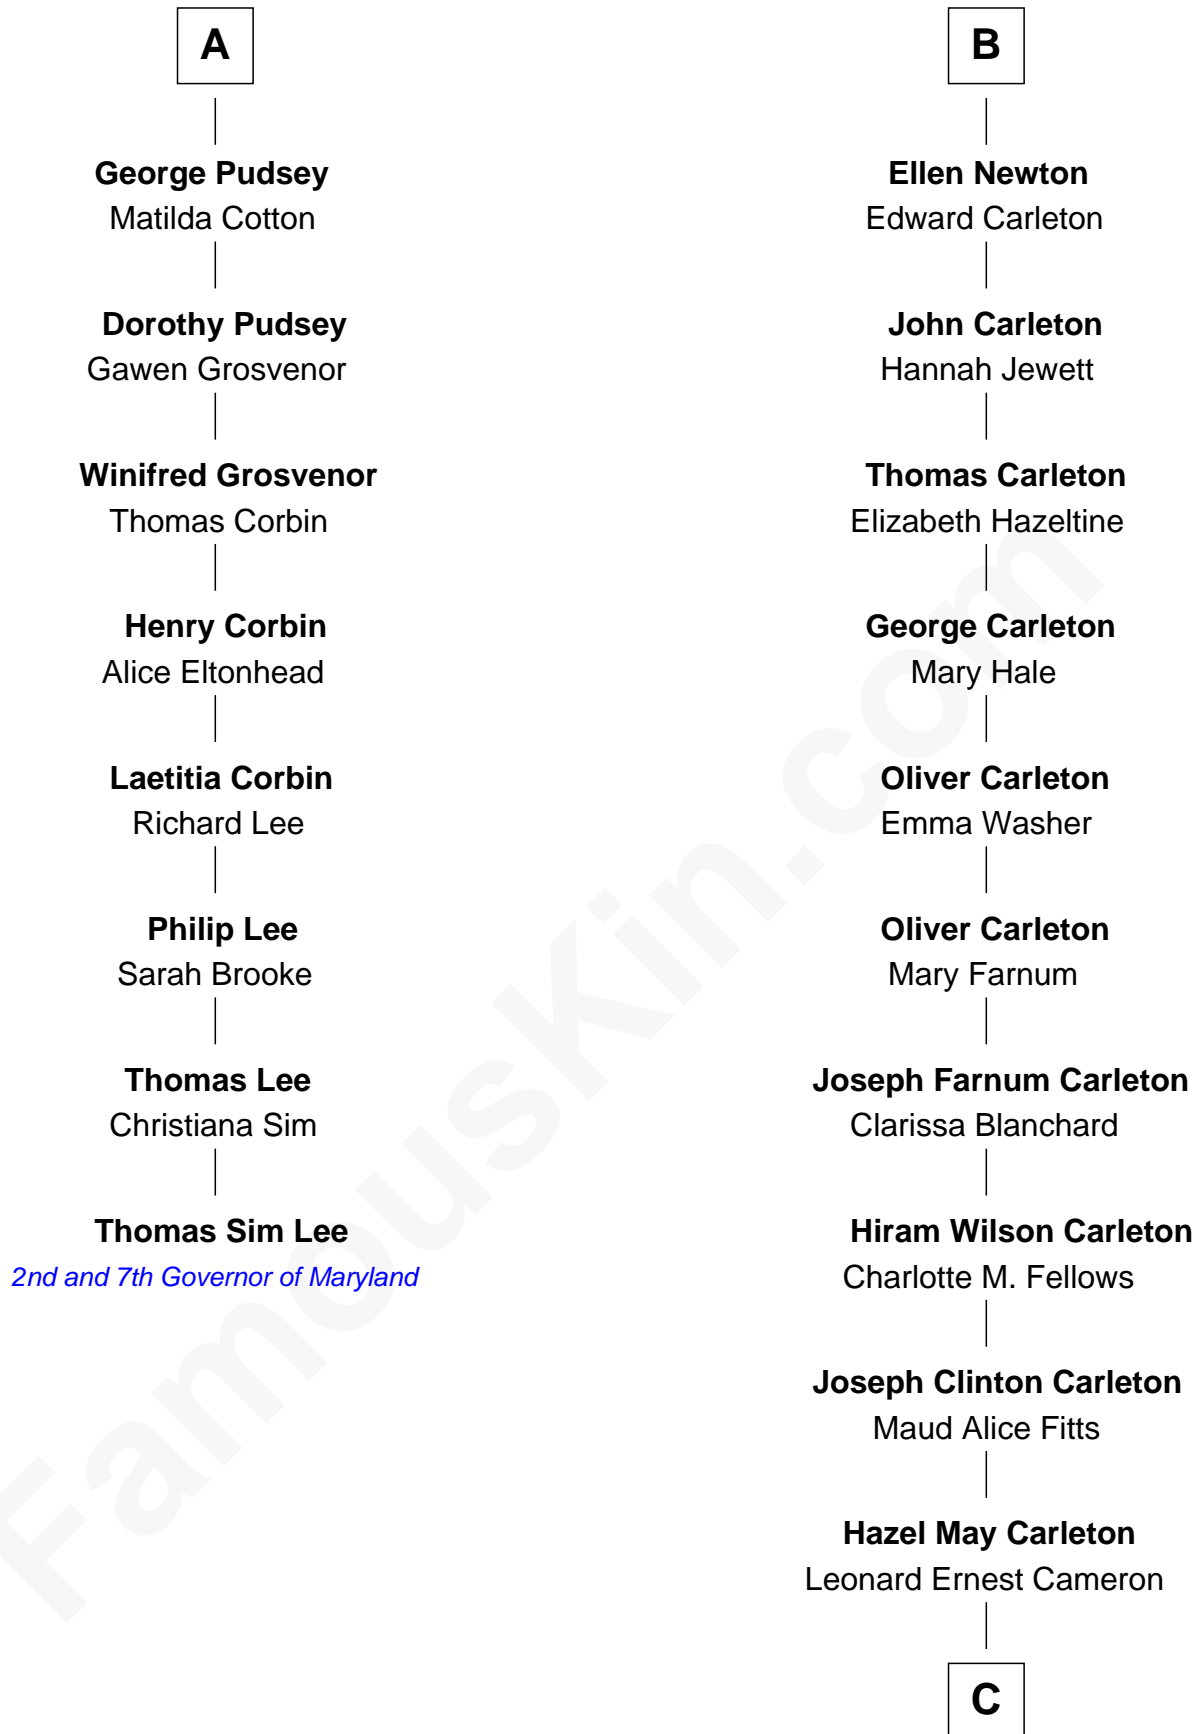

FamousKin.com Relationship Chart of

Thomas Sim Lee

2nd and 7th Governor of Maryland

14th cousin 4 times removed of

Mickey Rourke

Movie Actor

Henry FitzHugh

Elizabeth Grey

Eleanor Fitzhugh
Sir Thomas Tunstall

Margaret Tunstall
Sir Ralph Pudsey

Sir John Pudsey
Grace Hamerton

Henry Pudsey
Margaret Conyers

Rowland Pudsey
Edith Hare

William Pudsey
Eleanor Montfort

Robert Pudsey
Eleanor Harman

A

Sir William FitzHugh
Margery Willoughby

Lora FitzHugh
Sir John Constable

Isabel Constable
Stephen de Thorpe

Margaret Thorpe
John Newton

John Newton
Margaret Grimston

John Newton
Marie - - - - -

Lancelot Newton
Mary Lee

B

C

—
Annette Elizabeth Cameron

Philip Andrew Rourke

—
Mickey Rourke

Movie Actor

FamousKin.com