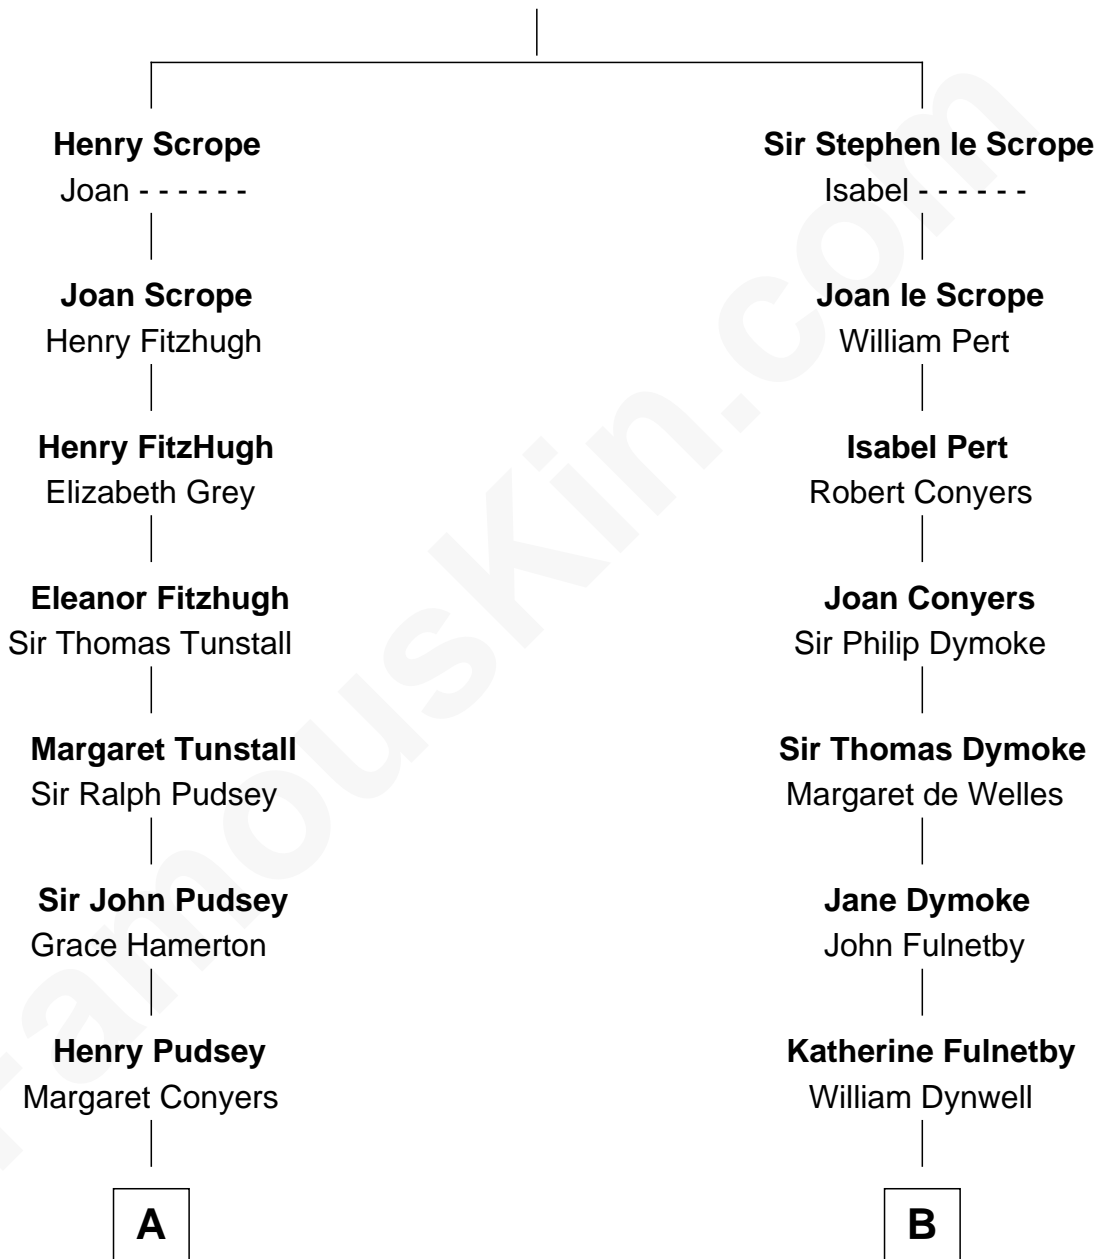

Sir Geoffrey le Scrope

Ivetta de Ros