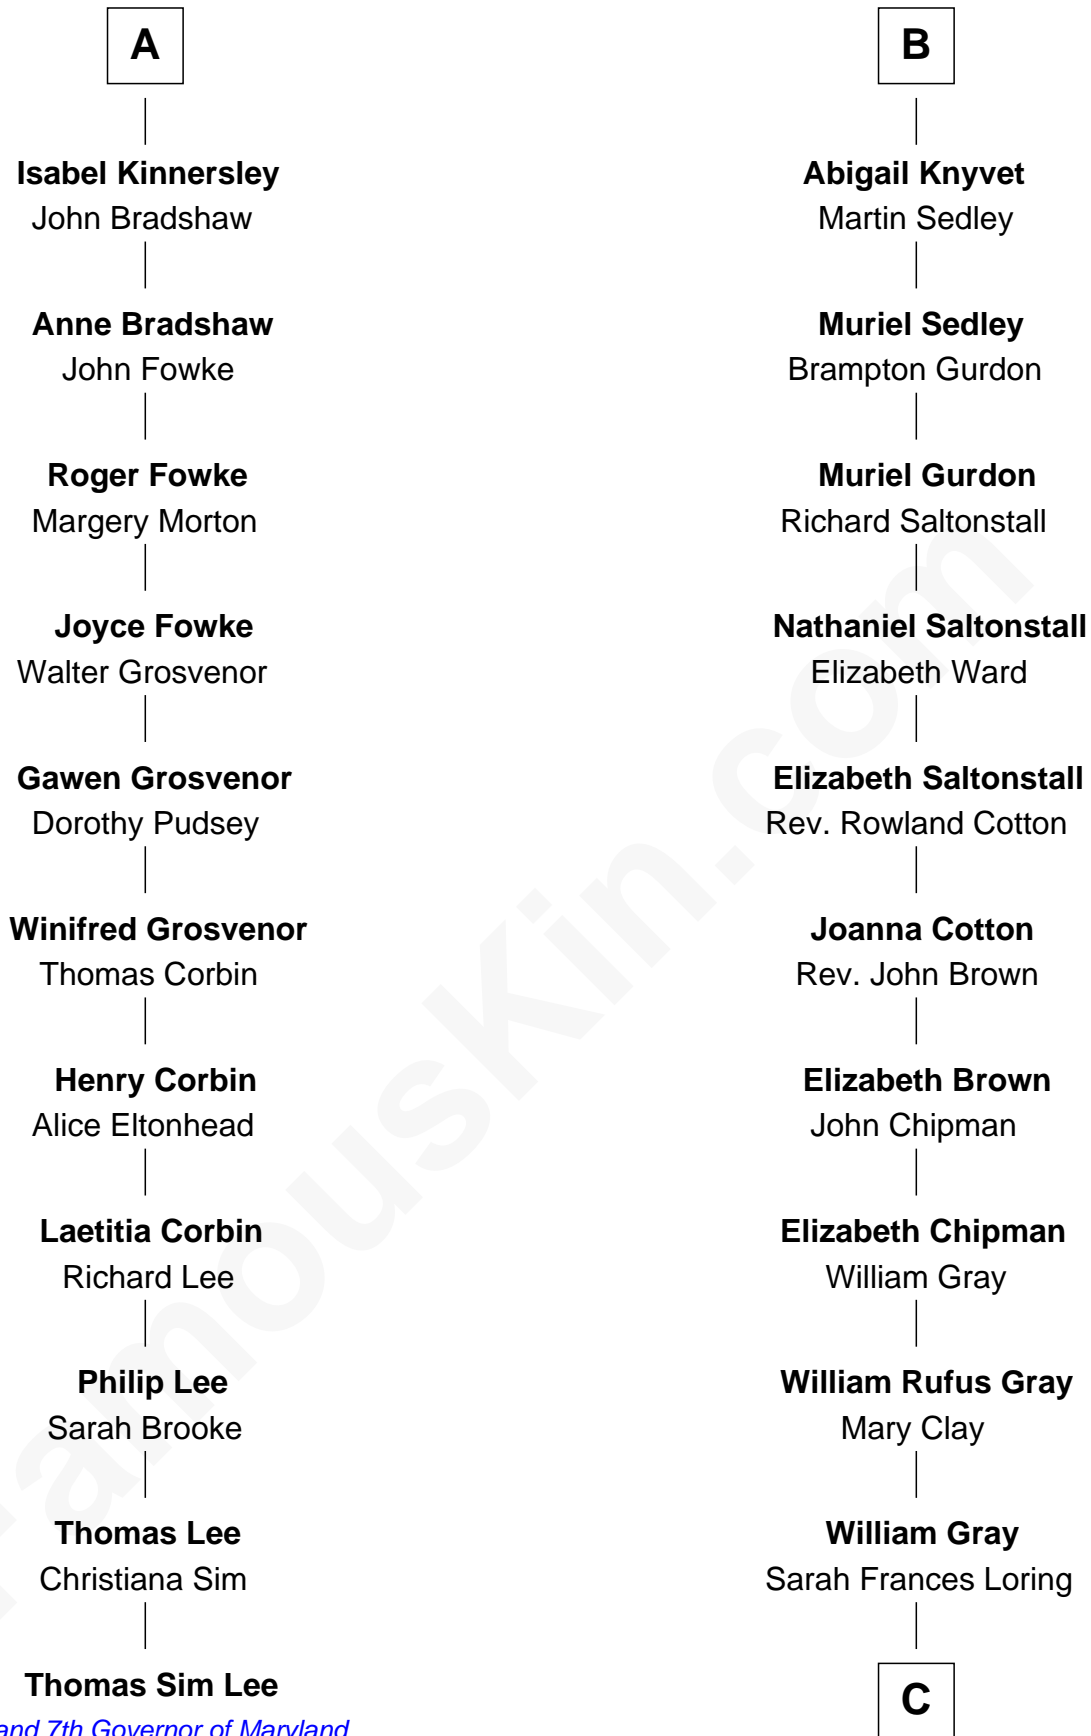

FamousKin.com Relationship Chart of

Thomas Sim Lee

2nd and 7th Governor of Maryland

17th cousin 3 times removed of

Story Musgrave

NASA Astronaut

C

Edward Gray

Elizabeth Gray Story

Marguerite Gray

John Butler Swann

Marguerite Swann

Percy Musgrave

Story Musgrave

NASA Astronaut

FamousKin.com