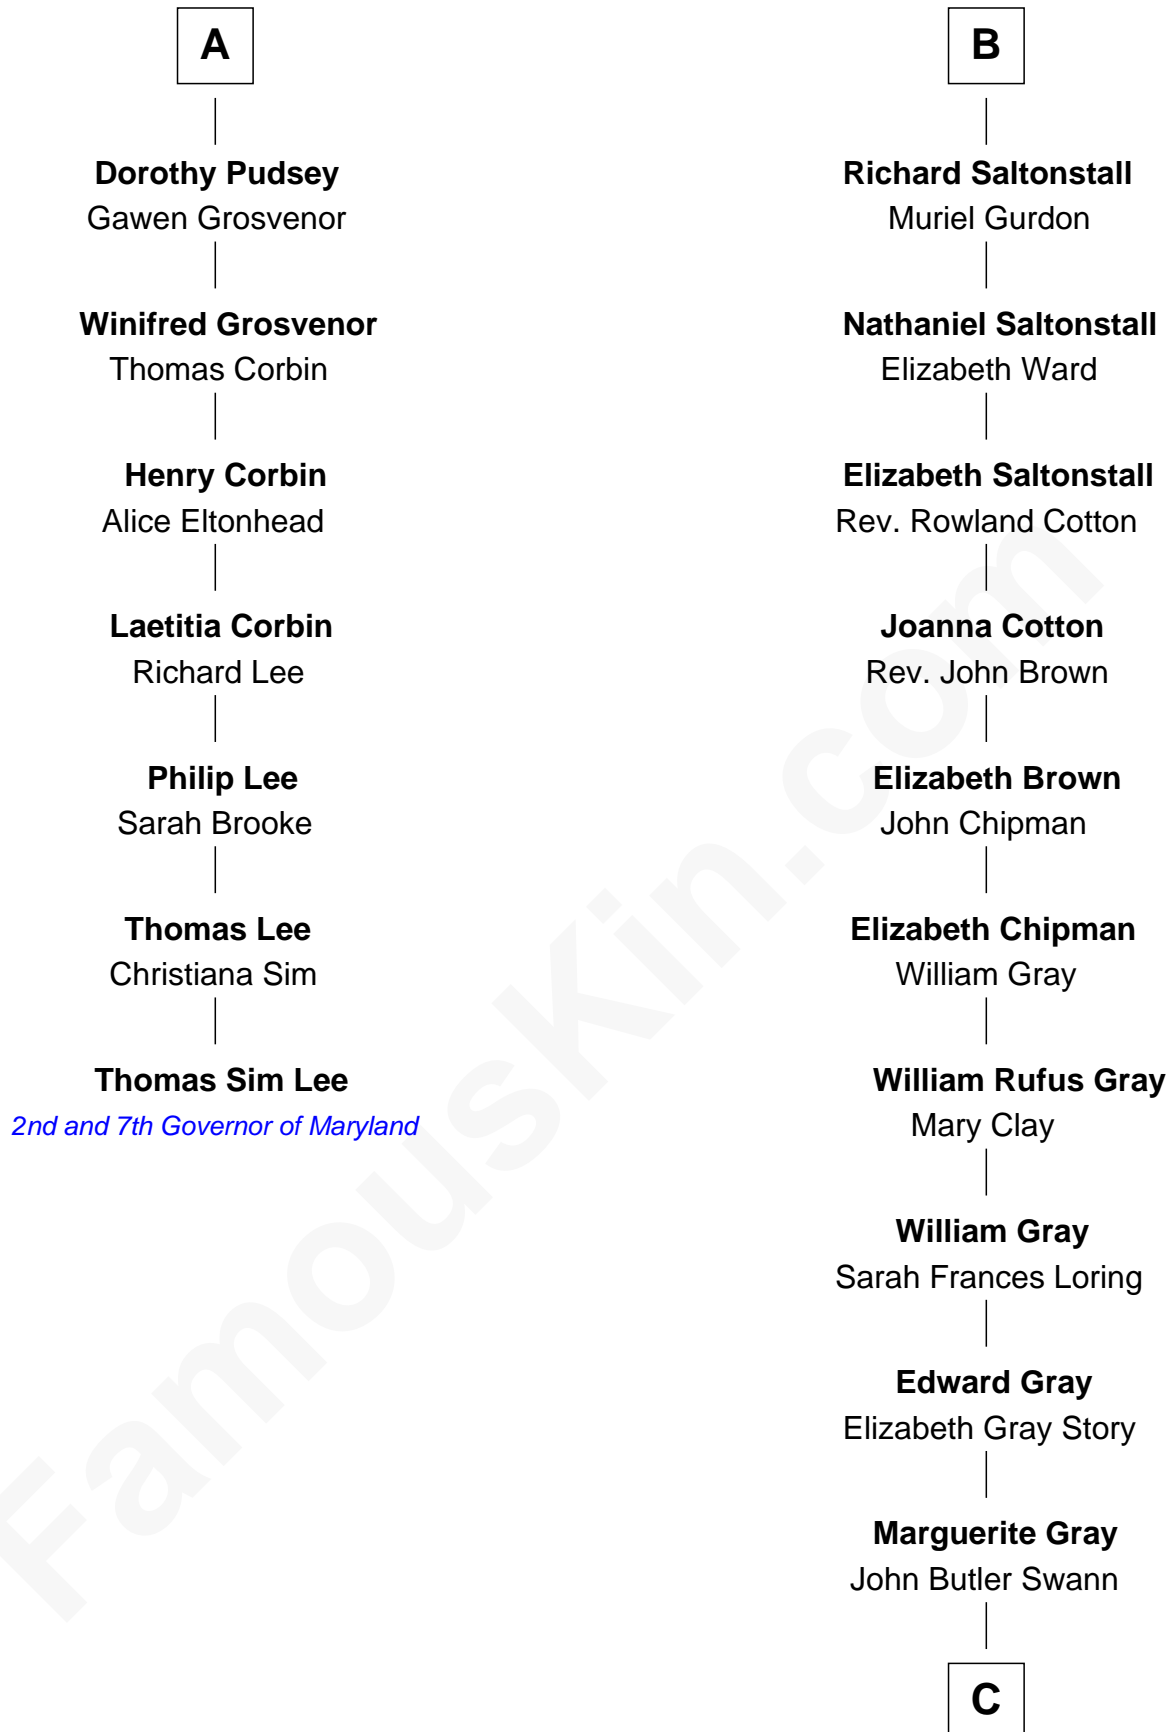

## Relationship Chart of

### Thomas Sim Lee

2nd and 7th Governor of Maryland

13th cousin 5 times removed of

**Story Musgrave**  
NASA Astronaut

**C**

|  
**Marguerite Swann**

Percy Musgrave

|  
**Story Musgrave**

*NASA Astronaut*

FamousKin.com