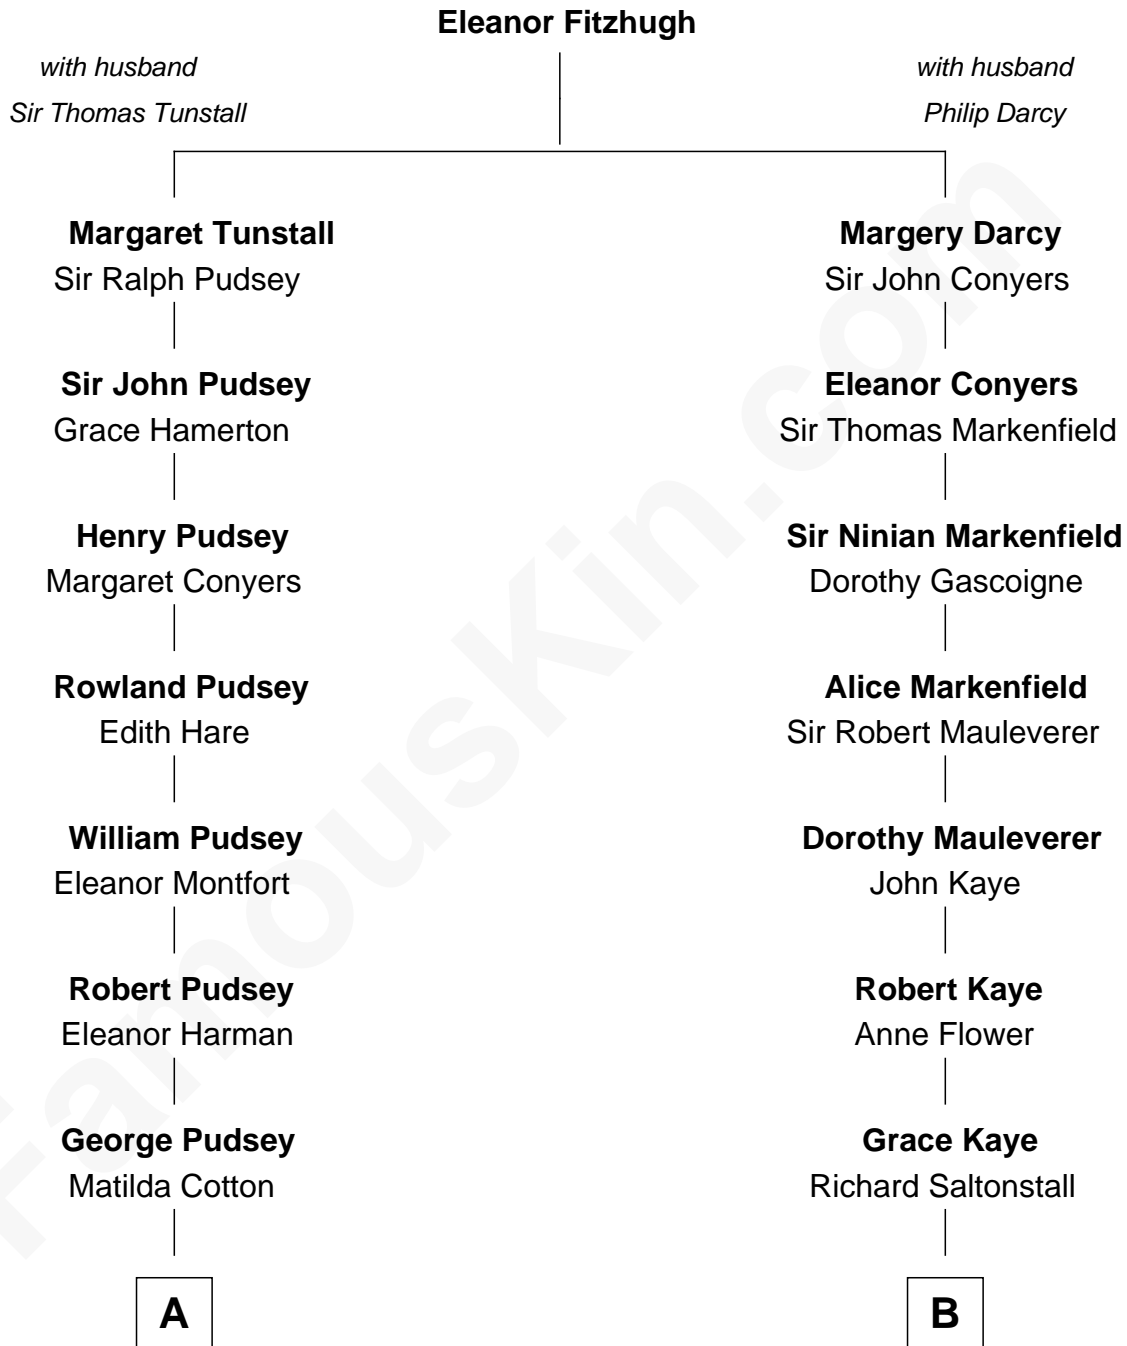

## Relationship Chart of

### Thomas Sim Lee

2nd and 7th Governor of Maryland

13th cousin 5 times removed of

**Story Musgrave**  
NASA Astronaut

**C**

|  
**Marguerite Swann**

Percy Musgrave

|  
**Story Musgrave**

*NASA Astronaut*

FamousKin.com