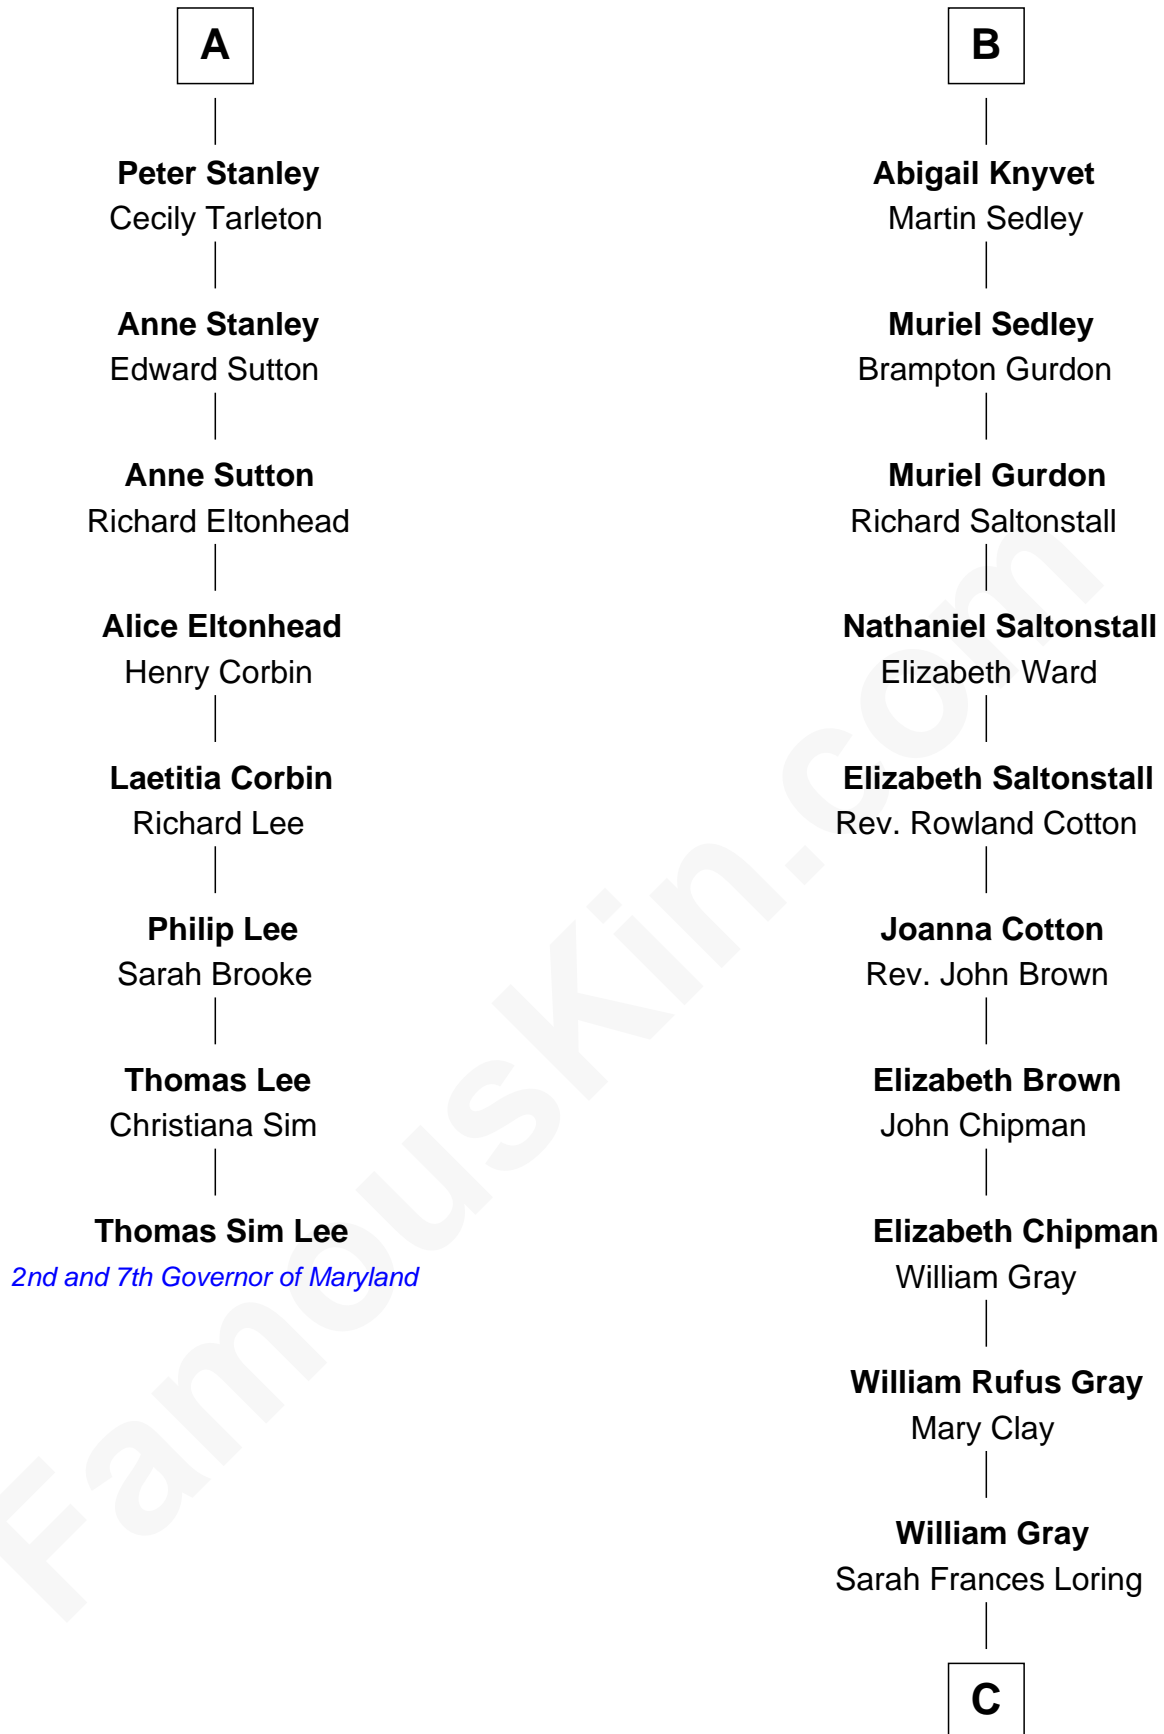

FamousKin.com Relationship Chart of

Thomas Sim Lee

2nd and 7th Governor of Maryland

14th cousin 6 times removed of

Story Musgrave

NASA Astronaut

Sir Robert de Holland

Maude la Zouche

C

Edward Gray

Elizabeth Gray Story

Marguerite Gray

John Butler Swann

Marguerite Swann

Percy Musgrave

Story Musgrave