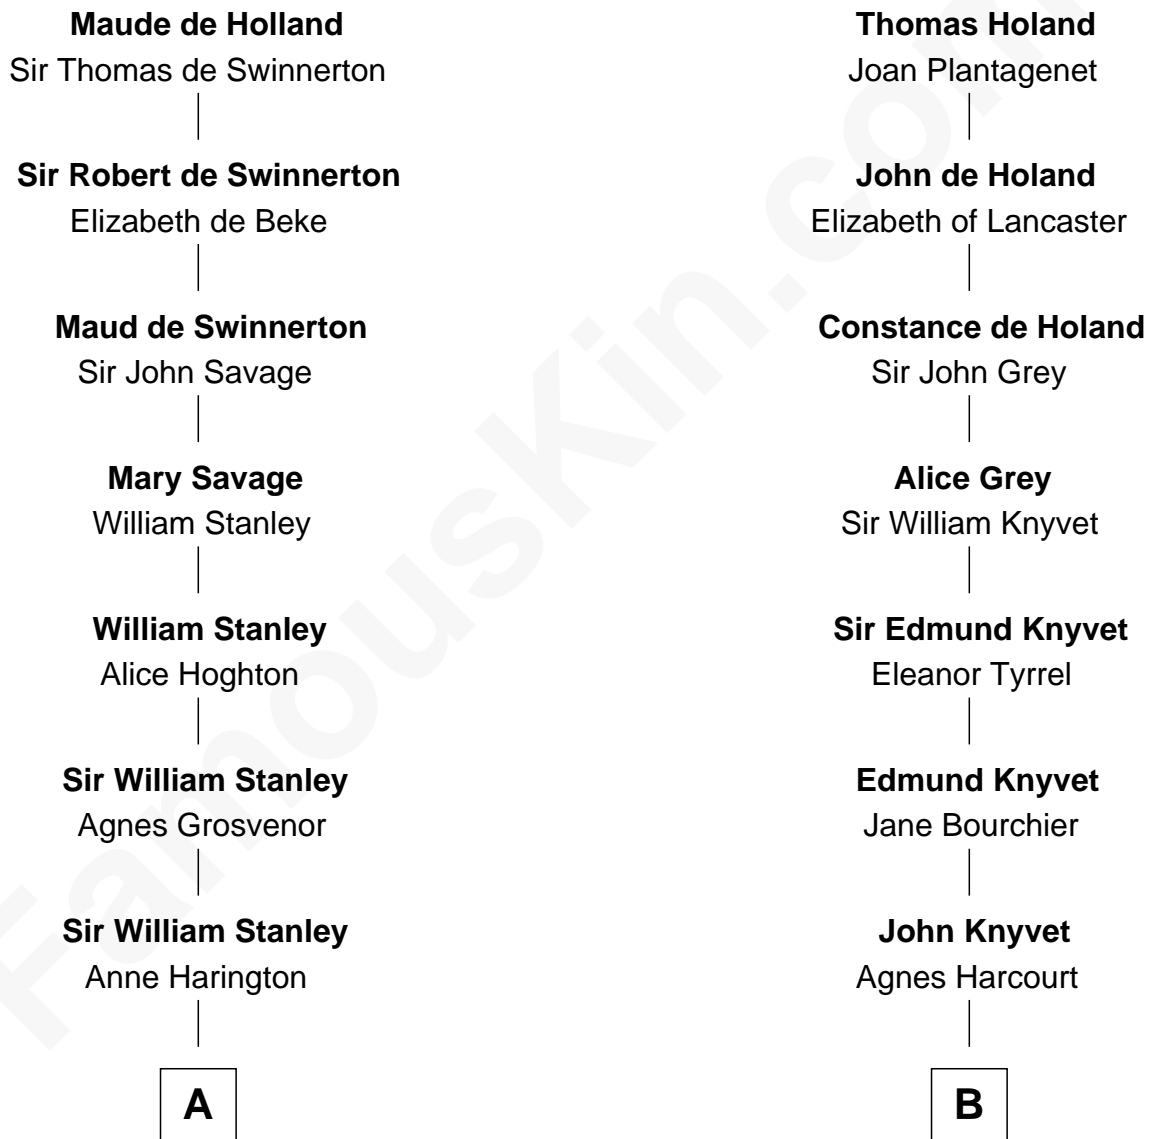

FamousKin.com Relationship Chart of

Thomas Sim Lee

2nd and 7th Governor of Maryland

14th cousin 6 times removed of

Story Musgrave

NASA Astronaut

Sir Robert de Holland

Maude la Zouche

C

Edward Gray

Elizabeth Gray Story

Marguerite Gray

John Butler Swann

Marguerite Swann

Percy Musgrave

Story Musgrave

NASA Astronaut

FamousKin.com